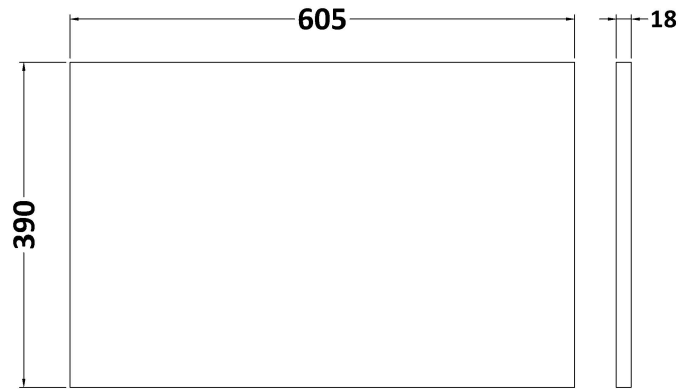

Sales Code: HAV804W

Description: 600 W/H 2-Drawer Unit & Worktop

Packaging Details

Barcode: 5056462651033

Sales Code: NPH824

Description: 600 W/H 2-Drawer Unit (385 Deep)

Product Dimensions

Height (mm):	539
Width (mm):	600
Depth (mm):	385
Nett Weight (kg):	22.5

Packaging Dimensions

Height (mm):	560
Width (mm):	620
Depth (mm):	405
Gross Weight (kg):	23

Packaging Data

Box Colour:	Brown Cardboard Box
Box Qty:	1
Label Size:	100 x 50
Label Colour:	White Label
Label Qty:	2

Sales Code: MWD1860

Description: 600 Worktop (605X390x18mm)

Product Dimensions

Height (mm):	18
Width (mm):	605
Depth (mm):	390
Nett Weight (kg):	2.5

Packaging Dimensions

Height (mm):	25
Width (mm):	625
Depth (mm):	410
Gross Weight (kg):	3

Packaging Data

Box Colour:	Brown Cardboard Box - Printed
Box Qty:	1
Label Size:	100 x 50
Label Colour:	Not Applicable
Label Qty:	0

Outer Box Dimensions (If Applicable)

Height (mm):	
Width (mm):	
Depth (mm):	
Gross Weight (kg):	
Barcode:	5056462657493