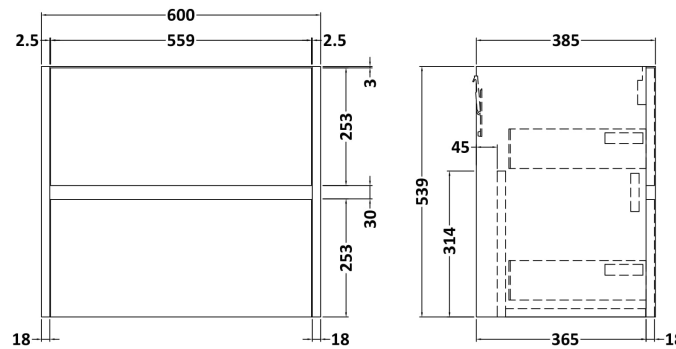

Sales Code: HAV804W

Description: 600 W/H 2-Drawer Unit & Worktop

Packaging Details

Barcode: 5056462651033

Sales Code: NPH824

Description: 600 W/H 2-Drawer Unit (385 Deep)

Product Dimensions

Height (mm):	539
Width (mm):	600
Depth (mm):	385
Nett Weight (kg):	22.5

Packaging Dimensions

Height (mm):	560
Width (mm):	620
Depth (mm):	405
Gross Weight (kg):	23

Packaging Data

Box Colour:	Brown Cardboard Box
Box Qty:	1
Label Size:	100 x 50
Label Colour:	White Label
Label Qty:	2

Sales Code: MWD1860

Description: 600 Worktop (605X390x18mm)

Product Dimensions

Height (mm):	18
Width (mm):	605
Depth (mm):	390
Nett Weight (kg):	2.5

Packaging Dimensions

Height (mm):	25
Width (mm):	625
Depth (mm):	410
Gross Weight (kg):	3

Packaging Data

Box Colour:	Brown Cardboard Box - Printed
Box Qty:	1
Label Size:	100 x 50
Label Colour:	Not Applicable
Label Qty:	0

Outer Box Dimensions (If Applicable)

Height (mm):	
Width (mm):	
Depth (mm):	
Gross Weight (kg):	
Barcode:	5056462657493