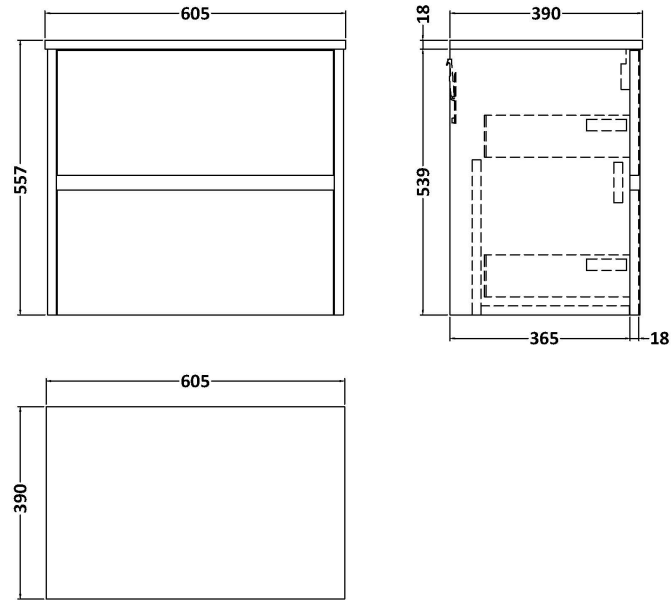

Sales Code: HAV804W

Description: 600 W/H 2-Drawer Unit & Worktop

Packaging Details

Barcode: 5056462651033

Sales Code: NPH824

Description: 600 W/H 2-Drawer Unit (385 Deep)

Product Dimensions

Height (mm):	539
Width (mm):	600
Depth (mm):	385
Nett Weight (kg):	22.5

Packaging Dimensions

Height (mm):	560
Width (mm):	620
Depth (mm):	405
Gross Weight (kg):	23

Packaging Data

Box Colour:	Brown Cardboard Box
Box Qty:	1
Label Size:	100 x 50
Label Colour:	White Label
Label Qty:	2

Sales Code: MWD1860

Description: 600 Worktop (605X390x18mm)

Product Dimensions

Height (mm):	18
Width (mm):	605
Depth (mm):	390
Nett Weight (kg):	2.5

Packaging Dimensions

Height (mm):	25
Width (mm):	625
Depth (mm):	410
Gross Weight (kg):	3

Packaging Data

Box Colour:	Brown Cardboard Box - Printed
Box Qty:	1
Label Size:	100 x 50
Label Colour:	Not Applicable
Label Qty:	0

Outer Box Dimensions (If Applicable)

Height (mm):	
Width (mm):	
Depth (mm):	
Gross Weight (kg):	
Barcode:	5056462657493