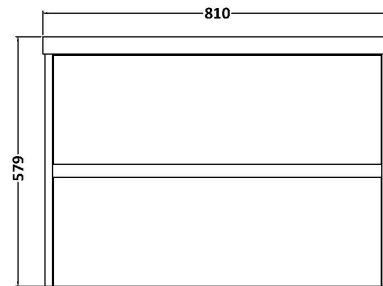

### Packaging Details

Barcode: 5056462646541

**Sales Code:** NPH826

**Description:** 800 W/H 2-Drawer Unit (385 Deep)

**Product Dimensions**

Height (mm):	539
Width (mm):	800
Depth (mm):	385
Nett Weight (kg):	24.5

**Packaging Dimensions**

Height (mm):	560
Width (mm):	820
Depth (mm):	405
Gross Weight (kg):	25

**Packaging Data**

Box Colour:	Brown Cardboard Box
Box Qty:	1
Label Size:	100 x 50
Label Colour:	White Label
Label Qty:	2

### Product Dimensions

Height (mm):	180
Width (mm):	810
Depth (mm):	390
Nett Weight (kg):	15

### Packaging Dimensions

Height (mm):	210
Width (mm):	410
Depth (mm):	830
Gross Weight (kg):	15