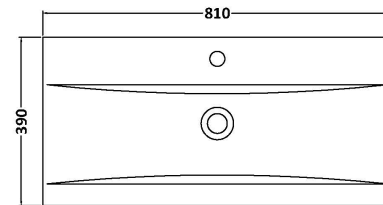

### Packaging Details

Barcode: 5056462646541

**Sales Code:** NPH826

**Description:** 800 W/H 2-Drawer Unit (385 Deep)

**Product Dimensions**

Height (mm):	539
Width (mm):	800
Depth (mm):	385
Nett Weight (kg):	24.5

**Packaging Dimensions**

Height (mm):	560
Width (mm):	820
Depth (mm):	405
Gross Weight (kg):	25

**Packaging Data**

Box Colour:	Brown Cardboard Box
Box Qty:	1
Label Size:	100 x 50
Label Colour:	White Label
Label Qty:	2

### Product Dimensions

Height (mm):	180
Width (mm):	810
Depth (mm):	390
Nett Weight (kg):	15

### Packaging Dimensions

Height (mm):	210
Width (mm):	410
Depth (mm):	830
Gross Weight (kg):	15