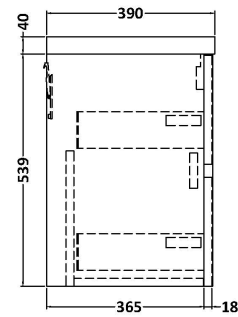

### Packaging Details

Barcode: 5056462646541

**Sales Code:** NPH826

**Description:** 800 W/H 2-Drawer Unit (385 Deep)

**Product Dimensions**

Height (mm):	539
Width (mm):	800
Depth (mm):	385
Nett Weight (kg):	24.5

**Packaging Dimensions**

Height (mm):	560
Width (mm):	820
Depth (mm):	405
Gross Weight (kg):	25

**Packaging Data**

Box Colour:	Brown Cardboard Box
Box Qty:	1
Label Size:	100 x 50
Label Colour:	White Label
Label Qty:	2

### Product Dimensions

Height (mm):	180
Width (mm):	810
Depth (mm):	390
Nett Weight (kg):	15

### Packaging Dimensions

Height (mm):	210
Width (mm):	410
Depth (mm):	830
Gross Weight (kg):	15