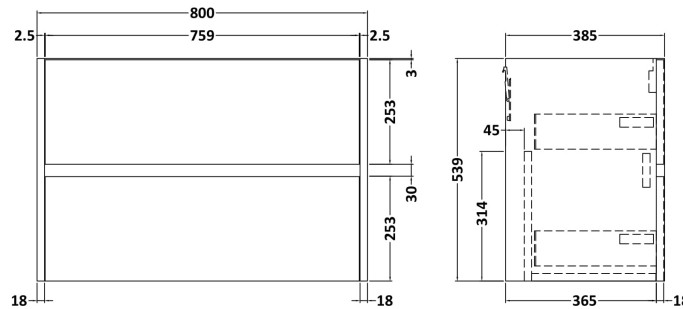

### Packaging Details

Barcode: 5056462646541

**Sales Code:** NPH826

**Description:** 800 W/H 2-Drawer Unit (385 Deep)

**Product Dimensions**

Height (mm):	539
Width (mm):	800
Depth (mm):	385
Nett Weight (kg):	24.5

**Packaging Dimensions**

Height (mm):	560
Width (mm):	820
Depth (mm):	405
Gross Weight (kg):	25

**Packaging Data**

Box Colour:	Brown Cardboard Box
Box Qty:	1
Label Size:	100 x 50
Label Colour:	White Label
Label Qty:	2

### Product Dimensions

Height (mm):	180
Width (mm):	810
Depth (mm):	390
Nett Weight (kg):	15

### Packaging Dimensions

Height (mm):	210
Width (mm):	410
Depth (mm):	830
Gross Weight (kg):	15