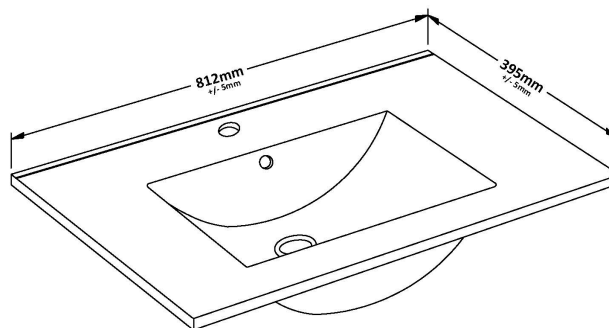

Packaging Dimensions

Height (mm):	560
Width (mm):	820
Depth (mm):	405
Gross Weight (kg):	25

Packaging Data

Box Colour:	Brown Cardboard Box
Box Qty:	1
Label Size:	100 x 50
Label Colour:	White Label
Label Qty:	2

Outer Box Dimensions (If Applicable)

Height (mm):	
Width (mm):	
Depth (mm):	
Gross Weight (kg):	
Barcode:	5056462670812

Product Details

Country of Origin:	United Kingdom
Fitting Instruction:	No
CE & UKCA:	N/A
FSC Certified Materials:	Yes
Colour:	Halifax Oak
Construction Method:	Cam & Wood Dowel
Construction Type:	Rigid
Cabinet Finish:	MFC Textured Woodgrain
Fascia Finish:	MFC Textured Woodgrain
Cabinet Thickness (mm):	18
Fascia Thickness (mm):	18
Drawer Included:	Yes
Drawer Type:	80mm High Metal S/C Inc Galler
No of Shelves:	0
Hinge Type:	Not Applicable
Hinge Included:	No
Adjustable Legs:	No
Fixings Included:	Yes
Handle Style:	Not Applicable
Waste Shroud:	Yes
Handle Included:	No, Not Required
Handle Type:	Handleless

Sales Code: NVM005

Description: Minimalist Basin 800mm

Product Dimensions

Height (mm):	170
Width (mm):	800
Depth (mm):	390
Nett Weight (kg):	16.9

Packaging Dimensions

Height (mm):	400
Width (mm):	820
Depth (mm):	200
Gross Weight (kg):	16.9

Packaging Data

Box Colour:	Brown Cardboard Box - Printed
Box Qty:	1
Label Size:	100 x 50
Label Colour:	White Label
Label Qty:	2

Outer Box Dimensions (If Applicable)

Height (mm):	
Width (mm):	
Depth (mm):	
Gross Weight (kg):	
Barcode:	5055146194675