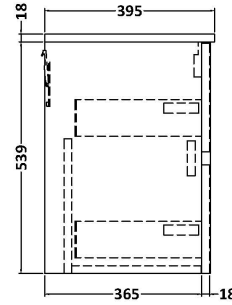

Sales Code: HAV806B

Description: 800 W/H 2-Drawer Unit & Basin 2

Packaging Details

Barcode: 5056462649689

Sales Code: NPH826

Description: 800 W/H 2-Drawer Unit (385 Deep)

Product Dimensions

Height (mm):	539
Width (mm):	800
Depth (mm):	385
Nett Weight (kg):	24.5

Packaging Dimensions

Height (mm):	560
Width (mm):	820
Depth (mm):	405
Gross Weight (kg):	25

Packaging Data

Box Colour:	Brown Cardboard Box
Box Qty:	1
Label Size:	100 x 50
Label Colour:	White Label
Label Qty:	2

Sales Code: NVM005

Description: Minimalist Basin 800mm

Product Dimensions

Height (mm):	170
Width (mm):	800
Depth (mm):	390
Nett Weight (kg):	16.9

Packaging Dimensions

Height (mm):	400
Width (mm):	820
Depth (mm):	200
Gross Weight (kg):	16.9

Packaging Data

Box Colour:	Brown Cardboard Box - Printed
Box Qty:	1
Label Size:	100 x 50
Label Colour:	White Label
Label Qty:	2

Outer Box Dimensions (If Applicable)

Height (mm):	
Width (mm):	
Depth (mm):	
Gross Weight (kg):	
Barcode:	5055146194675