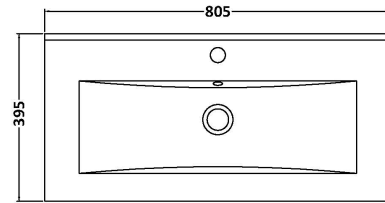

Sales Code: HAV806B

Description: 800 W/H 2-Drawer Unit & Basin 2

Packaging Details

Barcode: 5056462649689

Sales Code: NPH826

Description: 800 W/H 2-Drawer Unit (385 Deep)

Product Dimensions

Height (mm):	539
Width (mm):	800
Depth (mm):	385
Nett Weight (kg):	24.5

Packaging Dimensions

Height (mm):	560
Width (mm):	820
Depth (mm):	405
Gross Weight (kg):	25

Packaging Data

Box Colour:	Brown Cardboard Box
Box Qty:	1
Label Size:	100 x 50
Label Colour:	White Label
Label Qty:	2

Sales Code: NVM005

Description: Minimalist Basin 800mm

Product Dimensions

Height (mm):	170
Width (mm):	800
Depth (mm):	390
Nett Weight (kg):	16.9

Packaging Dimensions

Height (mm):	400
Width (mm):	820
Depth (mm):	200
Gross Weight (kg):	16.9

Packaging Data

Box Colour:	Brown Cardboard Box - Printed
Box Qty:	1
Label Size:	100 x 50
Label Colour:	White Label
Label Qty:	2

Outer Box Dimensions (If Applicable)

Height (mm):	
Width (mm):	
Depth (mm):	
Gross Weight (kg):	
Barcode:	5055146194675