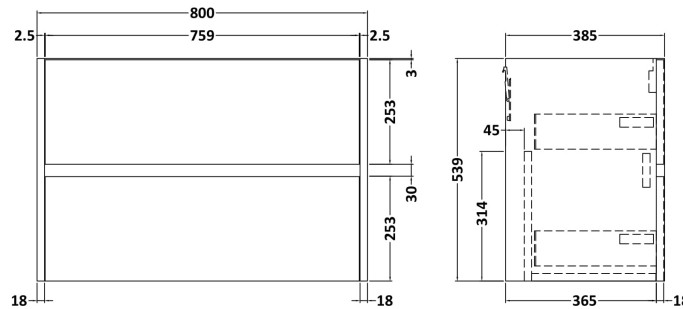

Sales Code: HAV806B

Description: 800 W/H 2-Drawer Unit & Basin 2

Packaging Details

Barcode: 5056462649689

Sales Code: NPH826

Description: 800 W/H 2-Drawer Unit (385 Deep)

Product Dimensions

Height (mm):	539
Width (mm):	800
Depth (mm):	385
Nett Weight (kg):	24.5

Packaging Dimensions

Height (mm):	560
Width (mm):	820
Depth (mm):	405
Gross Weight (kg):	25

Packaging Data

Box Colour:	Brown Cardboard Box
Box Qty:	1
Label Size:	100 x 50
Label Colour:	White Label
Label Qty:	2

Sales Code: NVM005

Description: Minimalist Basin 800mm

Product Dimensions

Height (mm):	170
Width (mm):	800
Depth (mm):	390
Nett Weight (kg):	16.9

Packaging Dimensions

Height (mm):	400
Width (mm):	820
Depth (mm):	200
Gross Weight (kg):	16.9

Packaging Data

Box Colour:	Brown Cardboard Box - Printed
Box Qty:	1
Label Size:	100 x 50
Label Colour:	White Label
Label Qty:	2

Outer Box Dimensions (If Applicable)

Height (mm):	
Width (mm):	
Depth (mm):	
Gross Weight (kg):	
Barcode:	5055146194675