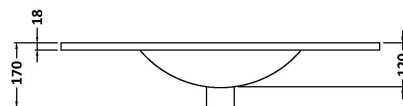

Sales Code: HAV806B

Description: 800 W/H 2-Drawer Unit & Basin 2

Packaging Details

Barcode: 5056462649689

Sales Code: NPH826

Description: 800 W/H 2-Drawer Unit (385 Deep)

Product Dimensions

Height (mm):	539
Width (mm):	800
Depth (mm):	385
Nett Weight (kg):	24.5

Packaging Dimensions

Height (mm):	560
Width (mm):	820
Depth (mm):	405
Gross Weight (kg):	25

Packaging Data

Box Colour:	Brown Cardboard Box
Box Qty:	1
Label Size:	100 x 50
Label Colour:	White Label
Label Qty:	2

Outer Box Dimensions (If Applicable)

Height (mm):	
Width (mm):	
Depth (mm):	
Gross Weight (kg):	
Barcode:	5056462670812

Product Details

Country of Origin:	United Kingdom
Fitting Instruction:	No
CE & UKCA:	N/A
FSC Certified Materials:	Yes
Colour:	Halifax Oak
Construction Method:	Cam & Wood Dowel
Construction Type:	Rigid
Cabinet Finish:	MFC Textured Woodgrain
Fascia Finish:	MFC Textured Woodgrain
Cabinet Thickness (mm):	18
Fascia Thickness (mm):	18
Drawer Included:	Yes
Drawer Type:	80mm High Metal S/C Inc Galler
No of Shelves:	0
Hinge Type:	Not Applicable
Hinge Included:	No
Adjustable Legs:	No
Fixings Included:	Yes
Handle Style:	Not Applicable
Waste Shroud:	Yes
Handle Included:	No, Not Required
Handle Type:	Handleless

Sales Code: NVM005

Description: Minimalist Basin 800mm

Product Dimensions

Height (mm):	170
Width (mm):	800
Depth (mm):	390
Nett Weight (kg):	16.9

Packaging Dimensions

Height (mm):	400
Width (mm):	820
Depth (mm):	200
Gross Weight (kg):	16.9