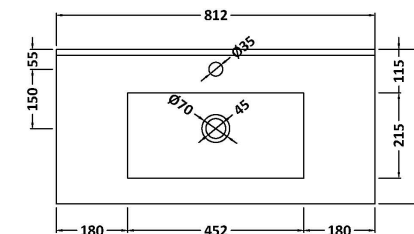

Packaging Dimensions

Height (mm):	560
Width (mm):	820
Depth (mm):	405
Gross Weight (kg):	25

Packaging Data

Box Colour:	Brown Cardboard Box
Box Qty:	1
Label Size:	100 x 50
Label Colour:	White Label
Label Qty:	2

Outer Box Dimensions (If Applicable)

Height (mm):	
Width (mm):	
Depth (mm):	
Gross Weight (kg):	
Barcode:	5056462670812

Product Details

Country of Origin:	United Kingdom
Fitting Instruction:	No
CE & UKCA:	N/A
FSC Certified Materials:	Yes
Colour:	Halifax Oak
Construction Method:	Cam & Wood Dowel
Construction Type:	Rigid
Cabinet Finish:	MFC Textured Woodgrain
Fascia Finish:	MFC Textured Woodgrain
Cabinet Thickness (mm):	18
Fascia Thickness (mm):	18
Drawer Included:	Yes
Drawer Type:	80mm High Metal S/C Inc Galler
No of Shelves:	0
Hinge Type:	Not Applicable
Hinge Included:	No
Adjustable Legs:	No
Fixings Included:	Yes
Handle Style:	Not Applicable
Waste Shroud:	Yes
Handle Included:	No, Not Required
Handle Type:	Handleless

Sales Code: NVM005

Description: Minimalist Basin 800mm

Product Dimensions

Height (mm):	170
Width (mm):	800
Depth (mm):	390
Nett Weight (kg):	16.9

Packaging Dimensions

Height (mm):	400
Width (mm):	820
Depth (mm):	200
Gross Weight (kg):	16.9

Packaging Data

Box Colour:	Brown Cardboard Box - Printed
Box Qty:	1
Label Size:	100 x 50
Label Colour:	White Label
Label Qty:	2

Outer Box Dimensions (If Applicable)

Height (mm):	
Width (mm):	
Depth (mm):	
Gross Weight (kg):	
Barcode:	5055146194675