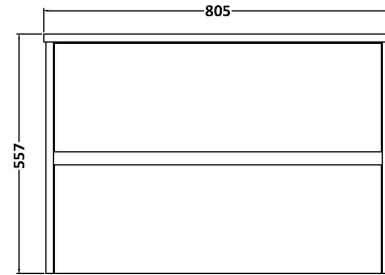

Sales Code: HAV806B

Description: 800 W/H 2-Drawer Unit & Basin 2

Packaging Details

Barcode: 5056462649689

Sales Code: NPH826

Description: 800 W/H 2-Drawer Unit (385 Deep)

Product Dimensions

Height (mm):	539
Width (mm):	800
Depth (mm):	385
Nett Weight (kg):	24.5

Packaging Dimensions

Height (mm):	560
Width (mm):	820
Depth (mm):	405
Gross Weight (kg):	25

Packaging Data

Box Colour:	Brown Cardboard Box
Box Qty:	1
Label Size:	100 x 50
Label Colour:	White Label
Label Qty:	2

Sales Code: NVM005

Description: Minimalist Basin 800mm

Product Dimensions

Height (mm):	170
Width (mm):	800
Depth (mm):	390
Nett Weight (kg):	16.9

Packaging Dimensions

Height (mm):	400
Width (mm):	820
Depth (mm):	200
Gross Weight (kg):	16.9

Packaging Data

Box Colour:	Brown Cardboard Box - Printed
Box Qty:	1
Label Size:	100 x 50
Label Colour:	White Label
Label Qty:	2

Outer Box Dimensions (If Applicable)

Height (mm):	
Width (mm):	
Depth (mm):	
Gross Weight (kg):	
Barcode:	5055146194675