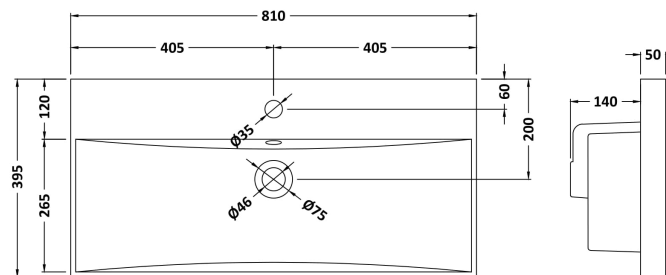

### Product Dimensions

Height (mm):	539
Width (mm):	800
Depth (mm):	385
Nett Weight (kg):	24.5

### Packaging Dimensions

Height (mm):	560
Width (mm):	820
Depth (mm):	405
Gross Weight (kg):	25

### Outer Box Dimensions (If Applicable)

Height (mm):	
Width (mm):	
Depth (mm):	
Gross Weight (kg):	
Barcode:	5056462670812

### Product Dimensions

Height (mm):	170
Width (mm):	810
Depth (mm):	395
Nett Weight (kg):	14.5