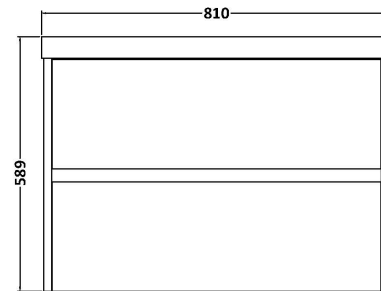

Sales Code: HAV806D

Description: 800 W/H 2-Drawer Unit & Basin 3

Packaging Details

Barcode: 5056462650678