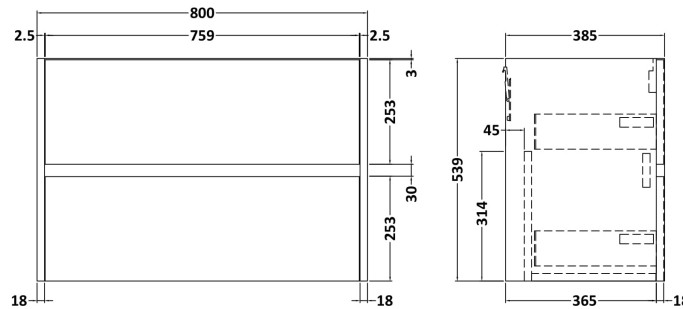

### Product Dimensions

Height (mm):	539
Width (mm):	800
Depth (mm):	385
Nett Weight (kg):	24.5

### Packaging Dimensions

Height (mm):	560
Width (mm):	820
Depth (mm):	405
Gross Weight (kg):	25

### Product Dimensions

Height (mm):	170
Width (mm):	810
Depth (mm):	395
Nett Weight (kg):	14.5

### Packaging Dimensions

Height (mm):	190
Width (mm):	830
Depth (mm):	415
Gross Weight (kg):	15