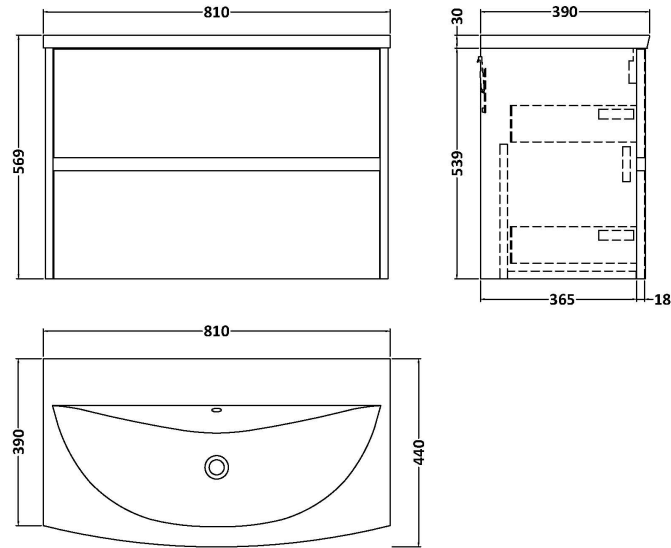

Sales Code: HAV806G

Description: 800 W/H 2-Drawer Unit & Basin 4

Packaging Details

Barcode: 5056462650852

Sales Code: NPH826

Description: 800 W/H 2-Drawer Unit (385 Deep)

Product Dimensions

Height (mm):	539
Width (mm):	800
Depth (mm):	385
Nett Weight (kg):	24.5

Packaging Dimensions

Height (mm):	560
Width (mm):	820
Depth (mm):	405
Gross Weight (kg):	25

Packaging Data

Box Colour:	Brown Cardboard Box
Box Qty:	1
Label Size:	100 x 50
Label Colour:	White Label
Label Qty:	2

Sales Code: NVM045

Description: 800 Curved Basin 1Th

Product Dimensions

Height (mm):	160
Width (mm):	810
Depth (mm):	440
Nett Weight (kg):	15

Packaging Dimensions

Height (mm):	190
Width (mm):	830
Depth (mm):	415
Gross Weight (kg):	15.5

Packaging Data

Box Colour:	Brown Cardboard Box
Box Qty:	1
Label Size:	100 x 50
Label Colour:	White Label
Label Qty:	2

Outer Box Dimensions (If Applicable)

Height (mm):	
Width (mm):	
Depth (mm):	
Gross Weight (kg):	
Barcode:	5056462620978