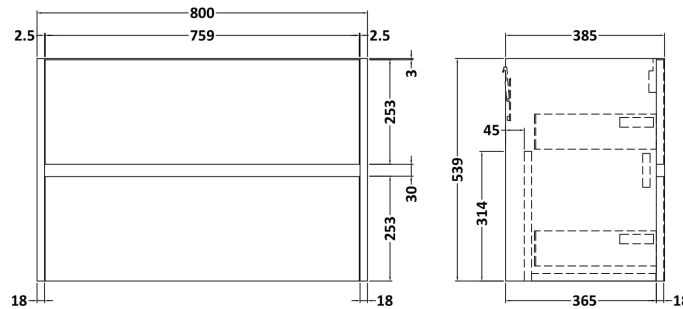

Sales Code: HAV806G

Description: 800 W/H 2-Drawer Unit & Basin 4

Packaging Details

Barcode: 5056462650852

Sales Code: NPH826

Description: 800 W/H 2-Drawer Unit (385 Deep)

Product Dimensions

Height (mm):	539
Width (mm):	800
Depth (mm):	385
Nett Weight (kg):	24.5

Packaging Dimensions

Height (mm):	560
Width (mm):	820
Depth (mm):	405
Gross Weight (kg):	25

Packaging Data

Box Colour:	Brown Cardboard Box
Box Qty:	1
Label Size:	100 x 50
Label Colour:	White Label
Label Qty:	2

Sales Code: NVM045

Description: 800 Curved Basin 1Th

Product Dimensions

Height (mm):	160
Width (mm):	810
Depth (mm):	440
Nett Weight (kg):	15

Packaging Dimensions

Height (mm):	190
Width (mm):	830
Depth (mm):	415
Gross Weight (kg):	15.5

Packaging Data

Box Colour:	Brown Cardboard Box
Box Qty:	1
Label Size:	100 x 50
Label Colour:	White Label
Label Qty:	2

Outer Box Dimensions (If Applicable)

Height (mm):	
Width (mm):	
Depth (mm):	
Gross Weight (kg):	
Barcode:	5056462620978