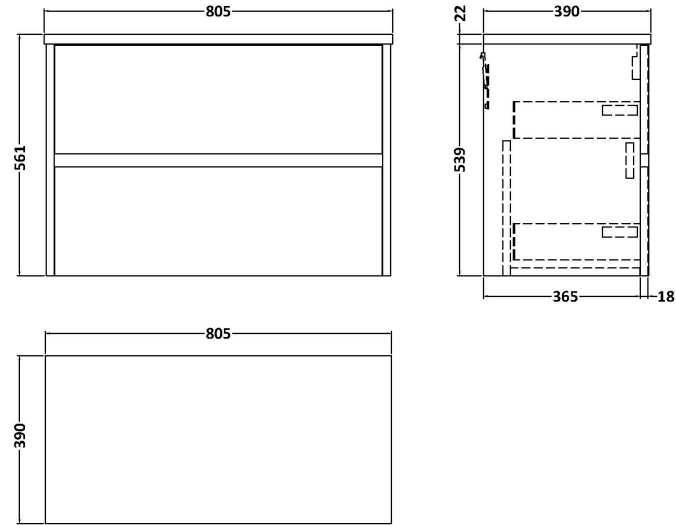

Sales Code: HAV806LBG

Description: 800 W/H 2-Drawer Unit & Worktop

Packaging Details

Barcode: 5056462651514