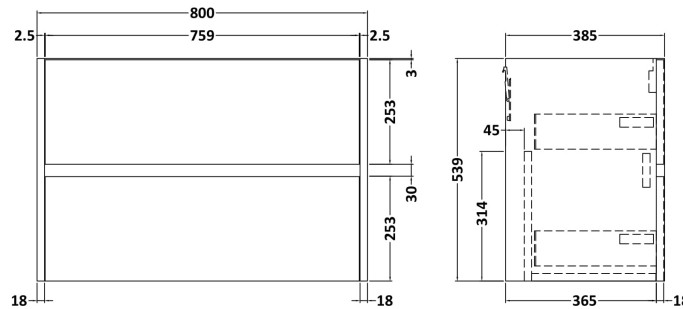

### Product Dimensions

Height (mm):	539
Width (mm):	800
Depth (mm):	385
Nett Weight (kg):	24.5

### Packaging Dimensions

Height (mm):	560
Width (mm):	820
Depth (mm):	405
Gross Weight (kg):	25

### Outer Box Dimensions (If Applicable)

Height (mm):	
Width (mm):	
Depth (mm):	
Gross Weight (kg):	
Barcode:	5056462670812

**Sales Code:** LBG800

**Description:** Laminate Worktop 805X390x22mm

**Product Dimensions**

Height (mm):	22
Width (mm):	805
Depth (mm):	390
Nett Weight (kg):	2.75

**Packaging Dimensions**

Height (mm):	25
Width (mm):	810
Depth (mm):	455
Gross Weight (kg):	2.75