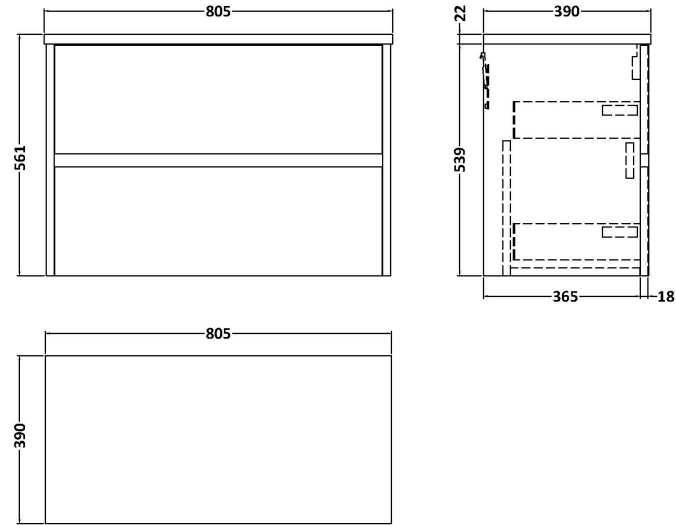

Sales Code: HAV806LCM

Description: 800 W/H 2-Drawer Unit & Worktop

Packaging Details

Barcode: 5056678455937

Sales Code: LCM800

Description: Laminate Worktop 805X390x22mm

Product Dimensions

Height (mm):	22
Width (mm):	805
Depth (mm):	390
Nett Weight (kg):	2.75

Packaging Dimensions

Height (mm):	25
Width (mm):	810
Depth (mm):	455
Gross Weight (kg):	2.75

Packaging Data

Box Colour:	Brown Cardboard Box
Box Qty:	1
Label Size:	100 x 50
Label Colour:	White Label
Label Qty:	1

Sales Code: NPH826

Description: 800 W/H 2-Drawer Unit (385 Deep)

Product Dimensions

Height (mm):	539
Width (mm):	800
Depth (mm):	385
Nett Weight (kg):	24.5

Packaging Dimensions

Height (mm):	560
Width (mm):	820
Depth (mm):	405
Gross Weight (kg):	25

Packaging Data

Box Colour:	Brown Cardboard Box
Box Qty:	1
Label Size:	100 x 50
Label Colour:	White Label
Label Qty:	2

Outer Box Dimensions (If Applicable)

Height (mm):	
Width (mm):	
Depth (mm):	
Gross Weight (kg):	
Barcode:	5056462670812