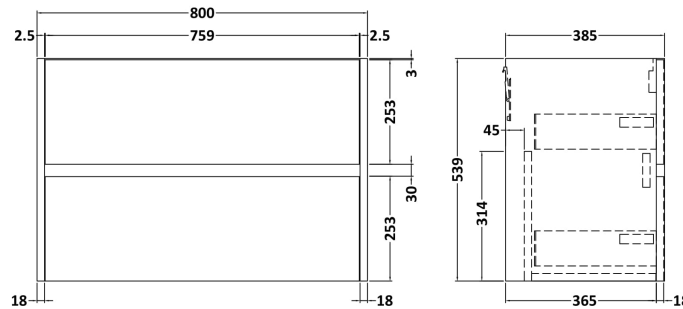

Sales Code: HAV806LCM

Description: 800 W/H 2-Drawer Unit & Worktop

Packaging Details

Barcode: 5056678455937

Sales Code: LCM800

Description: Laminate Worktop 805X390x22mm

Product Dimensions

Height (mm):	22
Width (mm):	805
Depth (mm):	390
Nett Weight (kg):	2.75

Packaging Dimensions

Height (mm):	25
Width (mm):	810
Depth (mm):	455
Gross Weight (kg):	2.75

Packaging Data

Box Colour:	Brown Cardboard Box
Box Qty:	1
Label Size:	100 x 50
Label Colour:	White Label
Label Qty:	1

Sales Code: NPH826

Description: 800 W/H 2-Drawer Unit (385 Deep)

Product Dimensions

Height (mm):	539
Width (mm):	800
Depth (mm):	385
Nett Weight (kg):	24.5

Packaging Dimensions

Height (mm):	560
Width (mm):	820
Depth (mm):	405
Gross Weight (kg):	25

Packaging Data

Box Colour:	Brown Cardboard Box
Box Qty:	1
Label Size:	100 x 50
Label Colour:	White Label
Label Qty:	2

Outer Box Dimensions (If Applicable)

Height (mm):	
Width (mm):	
Depth (mm):	
Gross Weight (kg):	
Barcode:	5056462670812