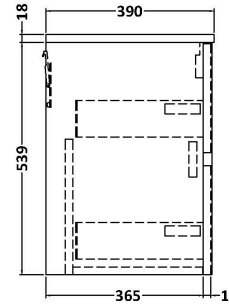

Sales Code: HAV806W

Description: 800 W/H 2-Drawer Unit & Worktop

Packaging Details

Barcode: 5056462651095

Sales Code: NPH826

Description: 800 W/H 2-Drawer Unit (385 Deep)

Product Dimensions

Height (mm):	539
Width (mm):	800
Depth (mm):	385
Nett Weight (kg):	24.5

Packaging Dimensions

Height (mm):	560
Width (mm):	820
Depth (mm):	405
Gross Weight (kg):	25

Packaging Data

Box Colour:	Brown Cardboard Box
Box Qty:	1
Label Size:	100 x 50
Label Colour:	White Label
Label Qty:	2

Outer Box Dimensions (If Applicable)

Height (mm):	
Width (mm):	
Depth (mm):	
Gross Weight (kg):	
Barcode:	5056462670812

Product Details

Country of Origin:	United Kingdom
Fitting Instruction:	No
CE & UKCA:	N/A
FSC Certified Materials:	Yes
Colour:	Halifax Oak
Construction Method:	Cam & Wood Dowel
Construction Type:	Rigid
Cabinet Finish:	MFC Textured Woodgrain
Fascia Finish:	MFC Textured Woodgrain
Cabinet Thickness (mm):	18
Fascia Thickness (mm):	18
Drawer Included:	Yes
Drawer Type:	80mm High Metal S/C Inc Galler
No of Shelves:	0
Hinge Type:	Not Applicable
Hinge Included:	No
Adjustable Legs:	No
Fixings Included:	Yes
Handle Style:	Not Applicable
Waste Shroud:	Yes
Handle Included:	No, Not Required
Handle Type:	Handleless

Sales Code: MWD1880

Description: 800 Worktop (805X390x18mm)

Product Dimensions

Height (mm):	18
Width (mm):	805
Depth (mm):	390
Nett Weight (kg):	3.5

Packaging Dimensions

Height (mm):	25
Width (mm):	825
Depth (mm):	410
Gross Weight (kg):	3.5