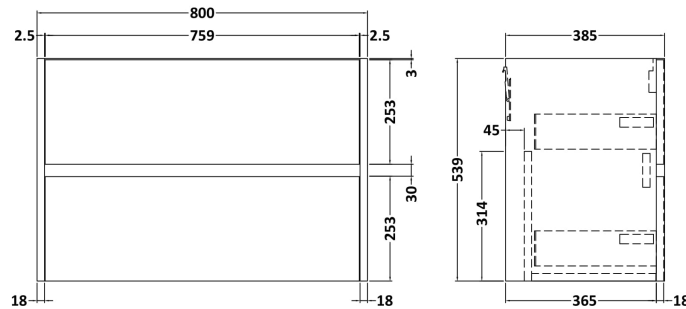

Sales Code: HAV806W

Description: 800 W/H 2-Drawer Unit & Worktop

Packaging Details

Barcode: 5056462651095

Sales Code: NPH826

Description: 800 W/H 2-Drawer Unit (385 Deep)

Product Dimensions

Height (mm):	539
Width (mm):	800
Depth (mm):	385
Nett Weight (kg):	24.5

Packaging Dimensions

Height (mm):	560
Width (mm):	820
Depth (mm):	405
Gross Weight (kg):	25

Packaging Data

Box Colour:	Brown Cardboard Box
Box Qty:	1
Label Size:	100 x 50
Label Colour:	White Label
Label Qty:	2

Sales Code: MWD1880

Description: 800 Worktop (805X390x18mm)

Product Dimensions

Height (mm):	18
Width (mm):	805
Depth (mm):	390
Nett Weight (kg):	3.5

Packaging Dimensions

Height (mm):	25
Width (mm):	825
Depth (mm):	410
Gross Weight (kg):	3.5

Packaging Data

Box Colour:	Brown Cardboard Box - Printed
Box Qty:	
Label Size:	x
Label Colour:	Not Applicable
Label Qty:	0

Outer Box Dimensions (If Applicable)

Height (mm):	
Width (mm):	
Depth (mm):	
Gross Weight (kg):	
Barcode:	5056462657547