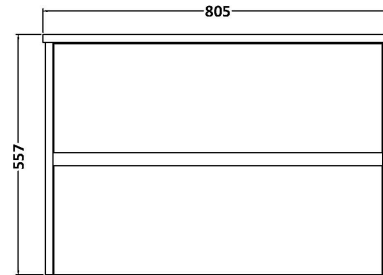

Sales Code: HAV806W

Description: 800 W/H 2-Drawer Unit & Worktop

Packaging Details

Barcode: 5056462651095

Sales Code: NPH826

Description: 800 W/H 2-Drawer Unit (385 Deep)

Product Dimensions

Height (mm):	539
Width (mm):	800
Depth (mm):	385
Nett Weight (kg):	24.5

Packaging Dimensions

Height (mm):	560
Width (mm):	820
Depth (mm):	405
Gross Weight (kg):	25

Packaging Data

Box Colour:	Brown Cardboard Box
Box Qty:	1
Label Size:	100 x 50
Label Colour:	White Label
Label Qty:	2

Outer Box Dimensions (If Applicable)

Height (mm):	
Width (mm):	
Depth (mm):	
Gross Weight (kg):	
Barcode:	5056462670812

Product Details

Country of Origin:	United Kingdom
Fitting Instruction:	No
CE & UKCA:	N/A
FSC Certified Materials:	Yes
Colour:	Halifax Oak
Construction Method:	Cam & Wood Dowel
Construction Type:	Rigid
Cabinet Finish:	MFC Textured Woodgrain
Fascia Finish:	MFC Textured Woodgrain
Cabinet Thickness (mm):	18
Fascia Thickness (mm):	18
Drawer Included:	Yes
Drawer Type:	80mm High Metal S/C Inc Galler
No of Shelves:	0
Hinge Type:	Not Applicable
Hinge Included:	No
Adjustable Legs:	No
Fixings Included:	Yes
Handle Style:	Not Applicable
Waste Shroud:	Yes
Handle Included:	No, Not Required
Handle Type:	Handleless

Sales Code: MWD1880

Description: 800 Worktop (805X390x18mm)

Product Dimensions

Height (mm):	18
Width (mm):	805
Depth (mm):	390
Nett Weight (kg):	3.5

Packaging Dimensions

Height (mm):	25
Width (mm):	825
Depth (mm):	410
Gross Weight (kg):	3.5