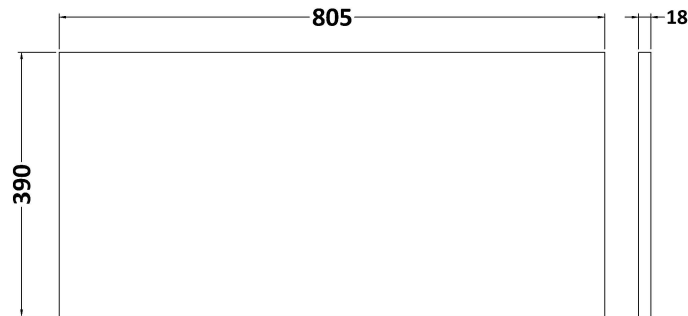

Packaging Dimensions

Height (mm):	560
Width (mm):	820
Depth (mm):	405
Gross Weight (kg):	25

Packaging Data

Box Colour:	Brown Cardboard Box
Box Qty:	1
Label Size:	100 x 50
Label Colour:	White Label
Label Qty:	2

Outer Box Dimensions (If Applicable)

Height (mm):	
Width (mm):	
Depth (mm):	
Gross Weight (kg):	
Barcode:	5056462670812

Product Details

Country of Origin:	United Kingdom
Fitting Instruction:	No
CE & UKCA:	N/A
FSC Certified Materials:	Yes
Colour:	Halifax Oak
Construction Method:	Cam & Wood Dowel
Construction Type:	Rigid
Cabinet Finish:	MFC Textured Woodgrain
Fascia Finish:	MFC Textured Woodgrain
Cabinet Thickness (mm):	18
Fascia Thickness (mm):	18
Drawer Included:	Yes
Drawer Type:	80mm High Metal S/C Inc Galler
No of Shelves:	0
Hinge Type:	Not Applicable
Hinge Included:	No
Adjustable Legs:	No
Fixings Included:	Yes
Handle Style:	Not Applicable
Waste Shroud:	Yes
Handle Included:	No, Not Required
Handle Type:	Handleless

Sales Code: MWD1880

Description: 800 Worktop (805X390x18mm)

Product Dimensions

Height (mm):	18
Width (mm):	805
Depth (mm):	390
Nett Weight (kg):	3.5

Packaging Dimensions

Height (mm):	25
Width (mm):	825
Depth (mm):	410
Gross Weight (kg):	3.5

Packaging Data

Box Colour:	Brown Cardboard Box - Printed
Box Qty:	
Label Size:	x
Label Colour:	Not Applicable
Label Qty:	0

Outer Box Dimensions (If Applicable)

Height (mm):	
Width (mm):	
Depth (mm):	
Gross Weight (kg):	
Barcode:	5056462657547