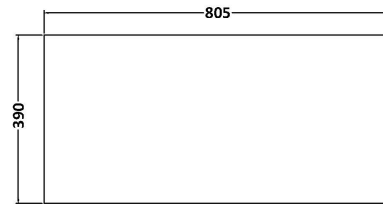

Sales Code: HAV806W

Description: 800 W/H 2-Drawer Unit & Worktop

Packaging Details

Barcode: 5056462651095

Sales Code: NPH826

Description: 800 W/H 2-Drawer Unit (385 Deep)

Product Dimensions

Height (mm):	539
Width (mm):	800
Depth (mm):	385
Nett Weight (kg):	24.5

Packaging Dimensions

Height (mm):	560
Width (mm):	820
Depth (mm):	405
Gross Weight (kg):	25

Packaging Data

Box Colour:	Brown Cardboard Box
Box Qty:	1
Label Size:	100 x 50
Label Colour:	White Label
Label Qty:	2

Outer Box Dimensions (If Applicable)

Height (mm):	
Width (mm):	
Depth (mm):	
Gross Weight (kg):	
Barcode:	5056462670812

Product Details

Country of Origin:	United Kingdom
Fitting Instruction:	No
CE & UKCA:	N/A
FSC Certified Materials:	Yes
Colour:	Halifax Oak
Construction Method:	Cam & Wood Dowel
Construction Type:	Rigid
Cabinet Finish:	MFC Textured Woodgrain
Fascia Finish:	MFC Textured Woodgrain
Cabinet Thickness (mm):	18
Fascia Thickness (mm):	18
Drawer Included:	Yes
Drawer Type:	80mm High Metal S/C Inc Galler
No of Shelves:	0
Hinge Type:	Not Applicable
Hinge Included:	No
Adjustable Legs:	No
Fixings Included:	Yes
Handle Style:	Not Applicable
Waste Shroud:	Yes
Handle Included:	No, Not Required
Handle Type:	Handleless

Sales Code: MWD1880

Description: 800 Worktop (805X390x18mm)

Product Dimensions

Height (mm):	18
Width (mm):	805
Depth (mm):	390
Nett Weight (kg):	3.5

Packaging Dimensions

Height (mm):	25
Width (mm):	825
Depth (mm):	410
Gross Weight (kg):	3.5