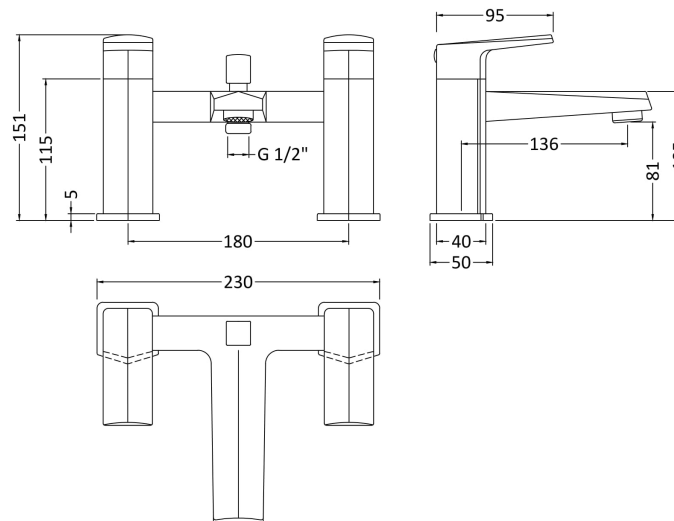

Sales Code: HDY304

Description: Hardy Bsm

Product Dimensions

Height (mm):	151
Width (mm):	230
Depth (mm):	151
Length (mm):	
Nett Weight (kg):	2.93

Packaging Dimensions

Height (mm):	190
Width (mm):	170
Depth (mm):	250
Gross Weight (kg):	2.93

Packaging Data

Box Colour:	White Cardboard Box
Box Qty:	1
Label Size:	100 x 50
Label Colour:	White Label
Label Qty:	2

Outer Box Dimensions (If Applicable)

Height (mm):	185
Width (mm):	255
Depth (mm):	175
Length (mm):	
Gross Weight (kg):	
Barcode:	5055275883013

Product Details

Country of Origin:	China
Fitting Instruction:	No
Product Material:	Brass/ABS
Control Type:	Manual
Waste Included:	Waste Not Included
Waste Type:	Not Applicable
WRAS Approval: No	Approval No: N/A
Valve/Cartridge Type:	1/4 Turn Ceramic Disc
Colour/Finish:	Chrome
Mount Type:	Deck
Operating Pressure (bar):	0.2

Flow Rates: (Litres Per Min) 0.1 bar: 5.7 0.5 bar: 13.4 1 bar: 19.4 2 bar: 27.5 3 bar: 34

Pipe Size: 22 mm (3/4" Bsp)

Pipe Centres: 175 mm