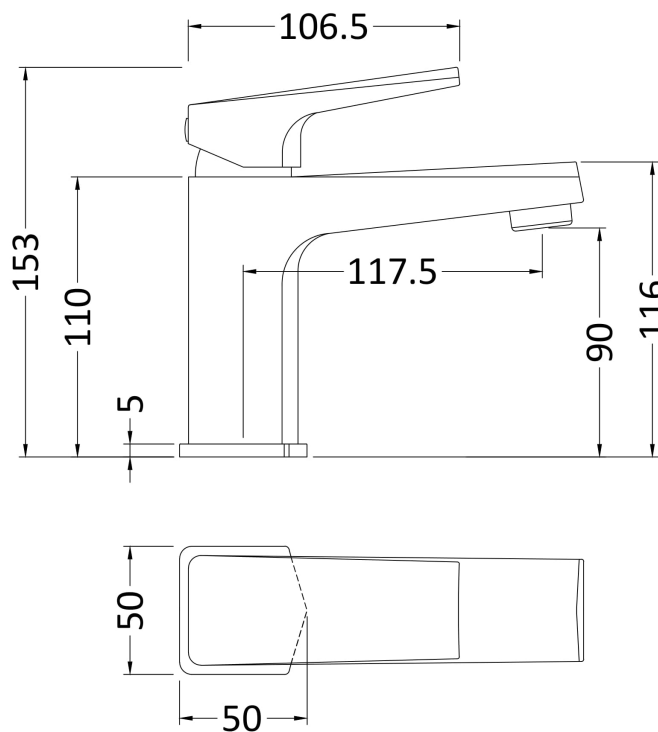

Sales Code: HDY305

Description: Hardy Mono Basin Mixer With Waste

Product Dimensions

Height (mm):	153
Width (mm):	50
Depth (mm):	155
Length (mm):	
Nett Weight (kg):	1.52

Packaging Dimensions

Height (mm):	100
Width (mm):	170
Depth (mm):	190
Gross Weight (kg):	1.52

Packaging Data

Box Colour:	White Cardboard Box
Box Qty:	1
Label Size:	100 x 50
Label Colour:	White Label
Label Qty:	2

Outer Box Dimensions (If Applicable)

Height (mm):	100
Width (mm):	195
Depth (mm):	170
Length (mm):	

Gross Weight (kg):	
Barcode:	5055275883037

Product Details

Country of Origin:	China
Fitting Instruction:	No
Product Material:	Brass
Control Type:	Manual
Waste Included:	Waste Included
Waste Type:	Push Button
WRAS Approval:	Approval No: N/A
Valve/Cartridge Type:	Single Lever Cartridge
Colour/Finish:	Chrome
Mount Type:	Deck
Operating Pressure (bar):	0.5

Flow Rates: (Litres Per Min)	0.1 bar: 3	0.5 bar: 7.1	1 bar: 10.3	2 bar: 14.7	3 bar: 18.2
Pipe Size:	15 mm				
Pipe Centres:	N/A				