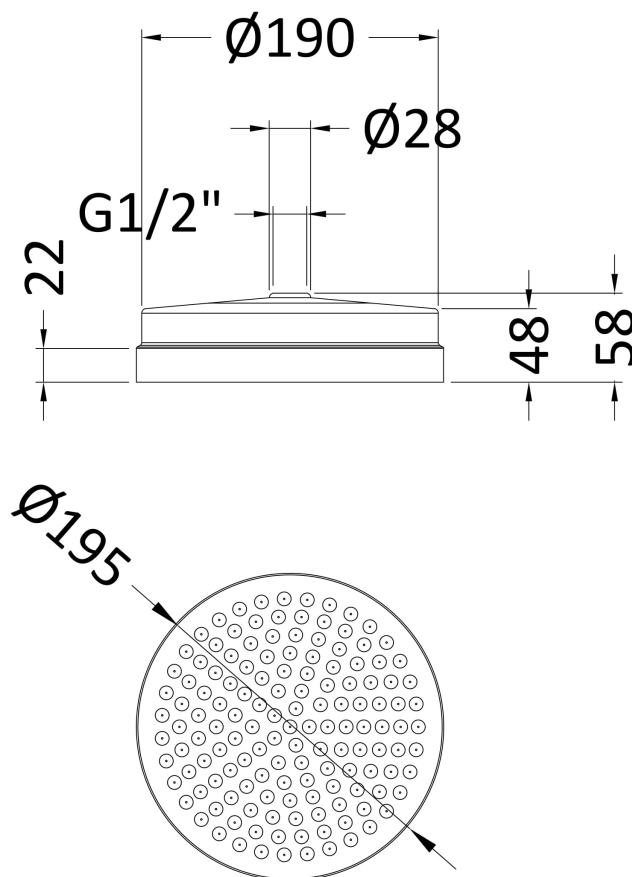

Sales Code: HEAD01

Description: Fixed Head 200mm Diameter

### Product Dimensions

Length (mm):	
Width (mm):	195
Height (mm):	55
Depth (mm):	195
Nett Weight (kg):	1

### Packaging Dimensions

Length (mm):	210
Width (mm):	205
Height (mm):	60
Gross Weight (kg):	1

### Outer Box Dimensions (If Applicable)

Length (mm):	
Width (mm):	220
Height (mm):	385
Depth (mm):	430
Gross Weight (kg):	12
Barcode:	5055146185611