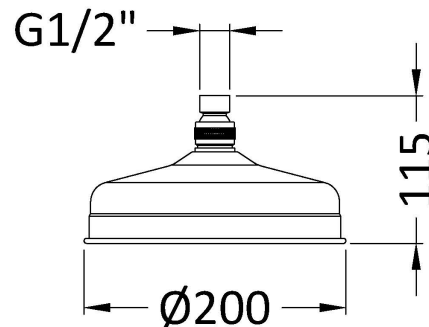

Sales Code: HEAD21

Description: 8" Apron Fixed Head 195mm Diameter

Product Dimensions

Length (mm):	
Width (mm):	200
Height (mm):	115
Depth (mm):	200
Nett Weight (kg):	0.3

Packaging Dimensions

Length (mm):	210
Width (mm):	200
Height (mm):	80
Gross Weight (kg):	0.8

Packaging Data

Box Colour:	White Cardboard Box
Box Qty:	1
Label Size:	100 x 50
Label Colour:	White Label
Label Qty:	2

Outer Box Dimensions (If Applicable)

Length (mm):	
Width (mm):	225
Height (mm):	435
Depth (mm):	450
Gross Weight (kg):	8
Barcode:	5055146185895

Product Details

Country of Origin:	China
Fitting Instruction:	No
Product Material:	Brass
Mount Type:	Surface, Wall
Outlet Elbow Supplied:	No
Easy Clean:	No
Head Included:	Yes
Handset Included:	No
Body Jets Included:	Not Applicable
No of Body Jets:	Not Applicable
Operating Pressure (bar):	0.5
Valve/Cartridge Type:	Not Applicable
Flow Rates (L/min):	0.1 bar: N/A 0.5 bar: N/A 1 bar: N/A 2 bar: N/A 3 bar: N/A
TMV2 Approved:	No Approval No: N/A
TMV3 Approved:	No Approval No: N/A
WRAS Approved:	No Approval No: N/A
Head Function:	Single
Handset Function:	Not Applicable
Body Jet Info:	Not Applicable
Pipe Size:	Not Applicable
Pipe Centres:	N/A
Colour/Finish:	Chrome
Hose Included:	Not Applicable
No. of Outlets:	N/A