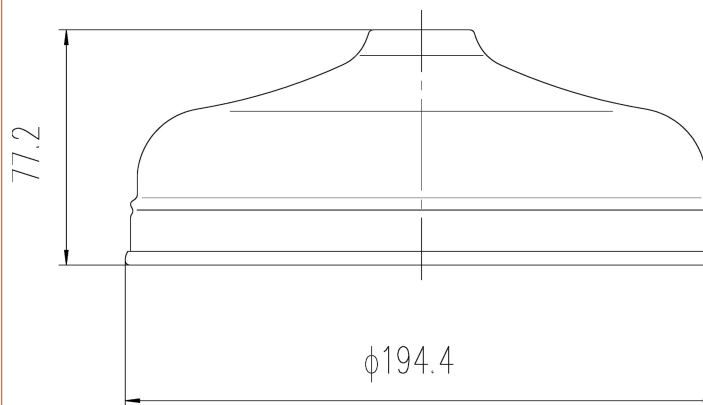

Sales Code: HEAD21

Description: 8" Apron Fixed Head 195mm Diameter

Product Dimensions

Length (mm):	
Width (mm):	194
Height (mm):	77
Depth (mm):	194
Nett Weight (kg):	0.3

Packaging Dimensions

Length (mm):	210
Width (mm):	200
Height (mm):	
Gross Weight (kg):	0.8

Packaging Data

Box Colour:	White Cardboard Box
Box Qty:	1
Label Size:	100 x 50
Label Colour:	White Label
Label Qty:	2

Outer Box Dimensions (If Applicable)

Length (mm):	
Width (mm):	225
Height (mm):	435
Depth (mm):	450
Gross Weight (kg):	8
Barcode:	5055146185895

Product Details

Country of Origin:	China
Fitting Instruction:	No
Product Material:	Brass
Mount Type:	Surface, Wall
Outlet Elbow Supplied:	No
Easy Clean:	No
Head Included:	Yes
Handset Included:	No
Body Jets Included:	Not Applicable
No of Body Jets:	Not Applicable
Operating Pressure (bar):	0.5
Valve/Cartridge Type:	Not Applicable
Flow Rates (L/min):	0.1 bar: N/A 0.5 bar: N/A 1 bar: N/A 2 bar: N/A 3 bar: N/A
TMV2 Approved:	No Approval No: N/A
TMV3 Approved:	No Approval No: N/A
WRAS Approved:	No Approval No: N/A
Head Function:	Single
Handset Function:	Not Applicable
Body Jet Info:	Not Applicable
Pipe Size:	Not Applicable
Pipe Centres:	N/A
Colour/Finish:	Chrome
Hose Included:	Not Applicable
No. of Outlets:	N/A