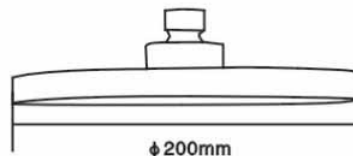

Sales Code: HEAD49

Description: Round Shower Head 200mm

Product Dimensions

Length (mm):	
Width (mm):	200
Height (mm):	50
Depth (mm):	200
Nett Weight (kg):	0.37

Packaging Dimensions

Length (mm):	50
Width (mm):	212
Height (mm):	
Gross Weight (kg):	0.38

Packaging Data

Box Colour:	White Cardboard Box
Box Qty:	1
Label Size:	100 x 50
Label Colour:	White Label
Label Qty:	2

Outer Box Dimensions (If Applicable)

Length (mm):	
Width (mm):	225
Height (mm):	430
Depth (mm):	265
Gross Weight (kg):	4
Barcode:	5055369016013

Product Details

Country of Origin:	China
Fitting Instruction:	Yes
Product Material:	Brass/ABS
Mount Type:	Wall, Surface
Outlet Elbow Supplied:	No
Easy Clean:	Yes
Head Included:	Yes
Handset Included:	No
Body Jets Included:	Not Applicable
No of Body Jets:	Not Applicable
Operating Pressure (bar):	0.2
Valve/Cartridge Type:	Not Applicable
Flow Rates (L/min):	0.1 bar: N/A 0.5 bar: N/A 1 bar: N/A 2 bar: N/A 3 bar: N/A
TMV2 Approved:	No Approval No: N/A
TMV3 Approved:	No Approval No: N/A
WRAS Approved:	No Approval No: N/A
Head Function:	Single
Handset Function:	Not Applicable
Body Jet Info:	Not Applicable
Pipe Size:	Not Applicable
Pipe Centres:	N/A
Colour/Finish:	Chrome
Hose Included:	Not Applicable
No. of Outlets:	N/A