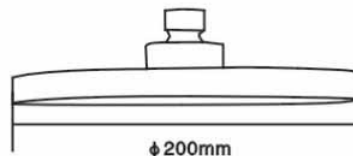

Sales Code: HEAD49

Description: Round Shower Head 200mm

Product Dimensions

Length (mm):	
Width (mm):	200
Height (mm):	50
Depth (mm):	200
Nett Weight (kg):	0.37

Packaging Dimensions

Length (mm):	50
Width (mm):	212
Height (mm):	212
Gross Weight (kg):	0.38

Packaging Data

Box Colour:	White Cardboard Box
Box Qty:	1
Label Size:	100 x 50
Label Colour:	White Label
Label Qty:	2

Outer Box Dimensions (If Applicable)

Length (mm):	
Width (mm):	225
Height (mm):	430
Depth (mm):	265
Gross Weight (kg):	4
Barcode:	5055369016013

Product Details

Country of Origin:	China
Fitting Instruction:	No
Product Material:	Brass/ABS
Mount Type:	Wall, Surface
Outlet Elbow Supplied:	No
Easy Clean:	Yes
Head Included:	Yes
Handset Included:	No
Body Jets Included:	Not Applicable
No of Body Jets:	Not Applicable
Operating Pressure (bar):	0.2
Valve/Cartridge Type:	Not Applicable
Flow Rates (L/min):	0.1 bar: N/A 0.5 bar: N/A 1 bar: N/A 2 bar: N/A 3 bar: N/A
TMV2 Approved:	No Approval No: N/A
TMV3 Approved:	No Approval No: N/A
WRAS Approved:	No Approval No: N/A
Head Function:	Single
Handset Function:	Not Applicable
Body Jet Info:	Not Applicable
Pipe Size:	Not Applicable
Pipe Centres:	N/A
Colour/Finish:	Chrome
Hose Included:	Not Applicable
No. of Outlets:	N/A