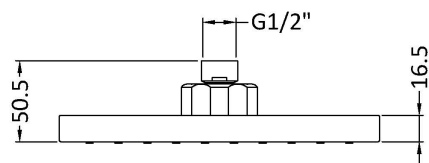

Sales Code: HEAD50

Description: Square Shower Head 200mm

Product Dimensions

Length (mm):	
Width (mm):	200
Height (mm):	60
Depth (mm):	200
Nett Weight (kg):	0.72

Packaging Dimensions

Length (mm):	210
Width (mm):	210
Height (mm):	50
Gross Weight (kg):	0.72

Packaging Data

Box Colour:	White Cardboard Box
Box Qty:	1
Label Size:	100 x 50
Label Colour:	White Label
Label Qty:	2

Outer Box Dimensions (If Applicable)

Length (mm):	
Width (mm):	225
Height (mm):	430
Depth (mm):	265
Gross Weight (kg):	29
Barcode:	5055369016020

Product Details

Country of Origin:	China
Fitting Instruction:	No
Product Material:	Brass/ABS
Mount Type:	Wall, Surface
Outlet Elbow Supplied:	No
Easy Clean:	Yes
Head Included:	Yes
Handset Included:	No
Body Jets Included:	Not Applicable
No of Body Jets:	Not Applicable
Operating Pressure (bar):	0.2
Valve/Cartridge Type:	Not Applicable
Flow Rates (L/min):	0.1 bar: N/A 0.5 bar: N/A 1 bar: N/A 2 bar: N/A 3 bar: N/A
TMV2 Approved:	No Approval No: N/A
TMV3 Approved:	No Approval No: N/A
WRAS Approved:	No Approval No: N/A
Head Function:	Single
Handset Function:	Not Applicable
Body Jet Info:	Not Applicable
Pipe Size:	Not Applicable
Pipe Centres:	N/A
Colour/Finish:	Chrome
Hose Included:	Not Applicable
No. of Outlets:	N/A