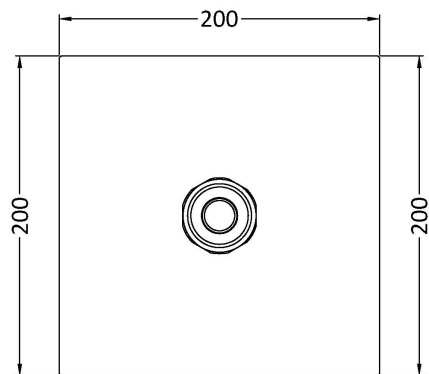

Sales Code: HEAD50

Description: Square Shower Head 200mm

Product Dimensions

Length (mm):	
Width (mm):	200
Height (mm):	60
Depth (mm):	200
Nett Weight (kg):	0.72

Packaging Dimensions

Length (mm):	210
Width (mm):	210
Height (mm):	50
Gross Weight (kg):	0.72

Packaging Data

Box Colour:	White Cardboard Box
Box Qty:	1
Label Size:	100 x 50
Label Colour:	White Label
Label Qty:	2

Outer Box Dimensions (If Applicable)

Length (mm):	
Width (mm):	225
Height (mm):	430
Depth (mm):	265
Gross Weight (kg):	29
Barcode:	5055369016020

Product Details

Country of Origin:	China
Fitting Instruction:	No
Product Material:	Brass/ABS
Mount Type:	Wall, Surface
Outlet Elbow Supplied:	No
Easy Clean:	Yes
Head Included:	Yes
Handset Included:	No
Body Jets Included:	Not Applicable
No of Body Jets:	Not Applicable
Operating Pressure (bar):	0.2
Valve/Cartridge Type:	Not Applicable
Flow Rates (L/min):	0.1 bar: N/A 0.5 bar: N/A 1 bar: N/A 2 bar: N/A 3 bar: N/A
TMV2 Approved:	No Approval No: N/A
TMV3 Approved:	No Approval No: N/A
WRAS Approved:	No Approval No: N/A
Head Function:	Single
Handset Function:	Not Applicable
Body Jet Info:	Not Applicable
Pipe Size:	Not Applicable
Pipe Centres:	N/A
Colour/Finish:	Chrome
Hose Included:	Not Applicable
No. of Outlets:	N/A