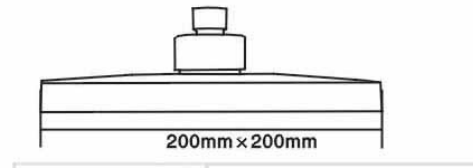

**Sales Code:** HEAD50

**Description:** Square Shower Head 200mm

**Product Dimensions**

Length (mm):	
Width (mm):	200
Height (mm):	60
Depth (mm):	200
Nett Weight (kg):	0.72

**Packaging Dimensions**

Length (mm):	210
Width (mm):	210
Height (mm):	
Gross Weight (kg):	0.72

**Packaging Data**

Box Colour:	White Cardboard Box
Box Qty:	1
Label Size:	100 x 50
Label Colour:	White Label
Label Qty:	2

**Outer Box Dimensions (If Applicable)**

Length (mm):	
Width (mm):	225
Height (mm):	430
Depth (mm):	265
Gross Weight (kg):	29
Barcode:	5055369016020

**Product Details**

Country of Origin:	China
Fitting Instruction:	No
Product Material:	Brass/ABS
Mount Type:	Wall, Surface
Outlet Elbow Supplied:	No
Easy Clean:	Yes
Head Included:	Yes
Handset Included:	No
Body Jets Included:	Not Applicable
No of Body Jets:	Not Applicable
Operating Pressure (bar):	0.2
Valve/Cartridge Type:	Not Applicable
Flow Rates (L/min):	0.1 bar: N/A 0.5 bar: N/A 1 bar: N/A 2 bar: N/A 3 bar: N/A
TMV2 Approved:	No Approval No: N/A
TMV3 Approved:	No Approval No: N/A
WRAS Approved:	No Approval No: N/A
Head Function:	Single
Handset Function:	Not Applicable
Body Jet Info:	Not Applicable
Pipe Size:	Not Applicable
Pipe Centres:	N/A
Colour/Finish:	Chrome
Hose Included:	Not Applicable
No. of Outlets:	N/A