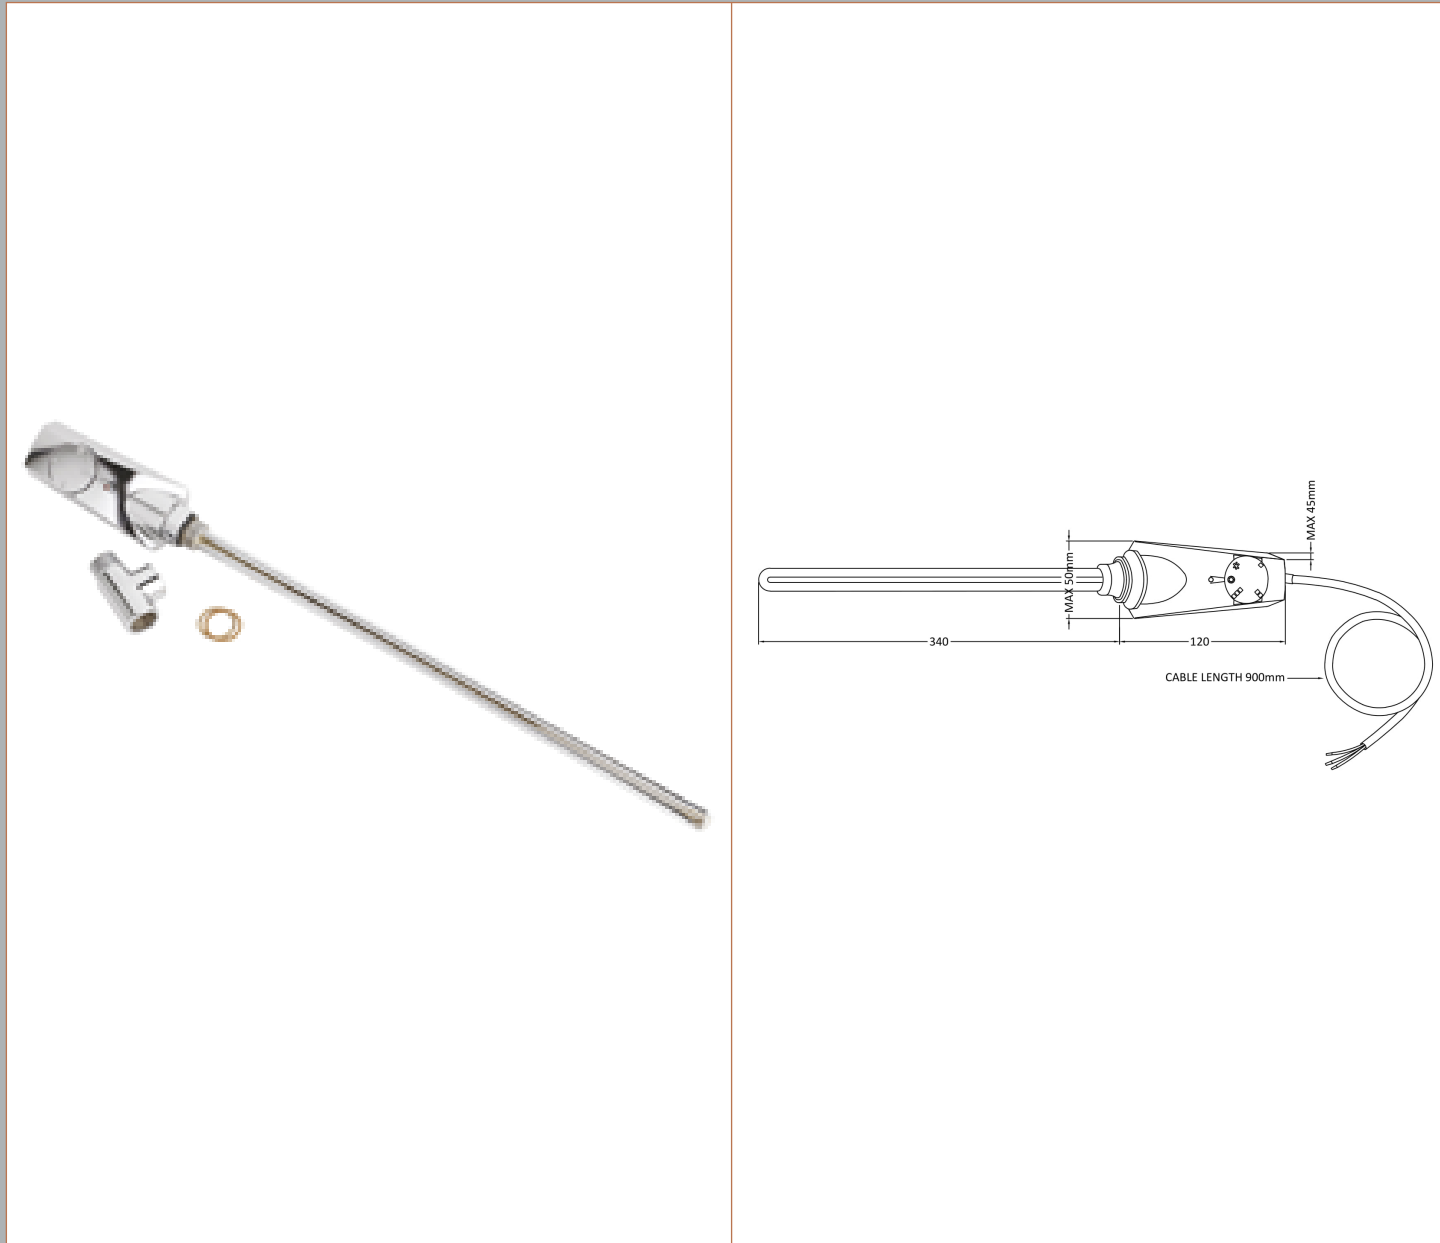

Sales Code: HL301

Description: Thermo Heating Element (300 Watts)

Product Dimensions

Height (mm):	50
Width (mm):	390
Depth (mm):	50
Length (mm):	
Nett Weight (kg):	0.66

Packaging Dimensions

Height (mm):	65
Width (mm):	105
Length (mm):	620
Gross Weight (kg):	0.66

Packaging Data

Box Colour:	White Cardboard Box
Box Qty:	1
Label Size:	100 x 50
Label Colour:	White Label
Label Qty:	1

Outer Box Dimensions (If Applicable)

Height (mm):	
Width (mm):	
Length (mm):	
Gross Weight (kg):	
Barcode:	5055146138778

Product Details

Country of Origin:	Poland		
Fitting Instruction:	No		
Certification:	CE & UKCA: Yes	RoHS: Yes	WEEE: N/A
Colour/Finish:	Chrome		
RAL No:	N/A		
Product Material:	Steel		
Heat Element Wattage:	300 W		
Heating Element Wattage Compatible:	N/A		
BTU Outputs:	30°C / N/A	50°C / 300W	60°C /
Thermal Outputs: (Watts)	30°C / N/A	50°C / N/A	60°C /
Pipe Centres - If Vertical:	N/A		
Pipe Centres - If Horizontal:	N/A		
Max Projection:			
Tube Diameter:	N/A		
Packaging Volume (L):	N/A		
Wall to Centre of Tappings:	N/A		
Floor to Centre of Tappings:	N/A		
Dual Fuel:	N/A		
IP Rating:			