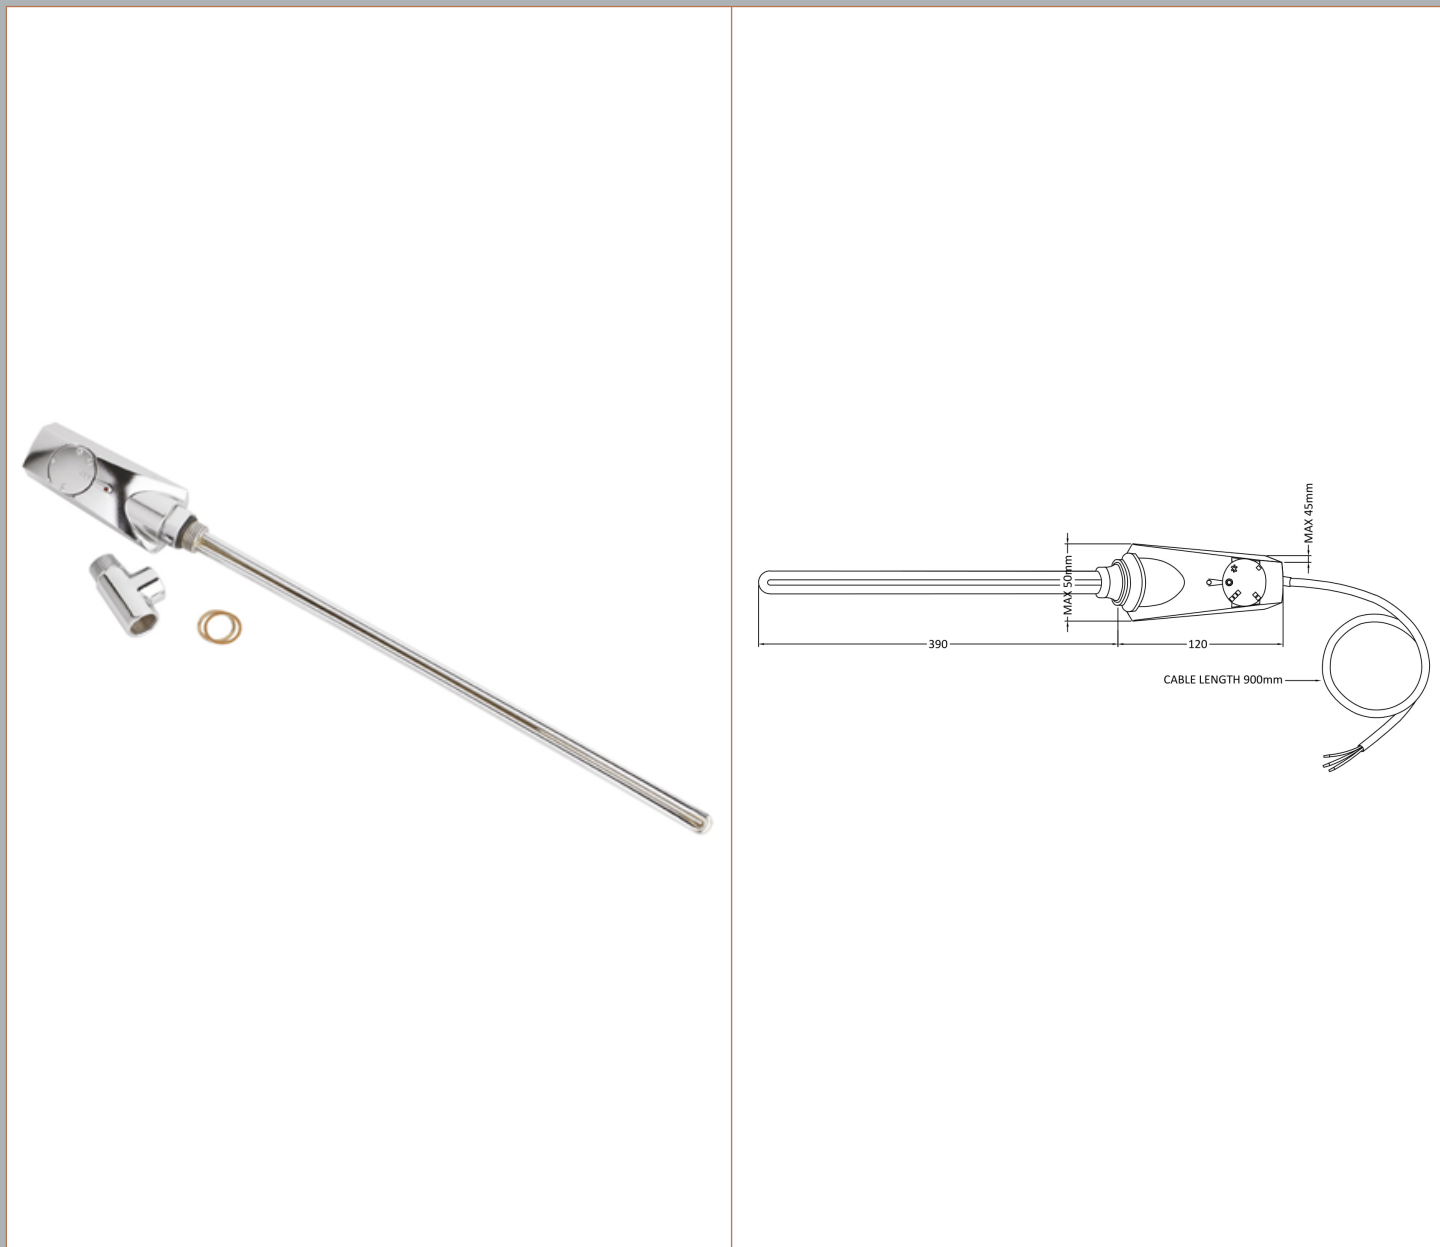

**Sales Code:** HL302

**Description:** Thermo Heating Element (600 Watts)

**Product Dimensions**

Height (mm):	50
Width (mm):	390
Depth (mm):	50
Length (mm):	
Nett Weight (kg):	0.67

**Packaging Dimensions**

Height (mm):	65
Width (mm):	105
Length (mm):	620
Gross Weight (kg):	0.67

**Packaging Data**

Box Colour:	White Cardboard Box
Box Qty:	1
Label Size:	100 x 50
Label Colour:	White Label
Label Qty:	1

**Outer Box Dimensions (If Applicable)**

Height (mm):	
Width (mm):	
Length (mm):	
Gross Weight (kg):	
Barcode:	5055146138761

**Product Details**

Country of Origin:	Poland		
Fitting Instruction:	No		
Certification:	CE & UKCA: Yes	RoHS: Yes	WEEE: N/A
Colour/Finish:	Chrome		
RAL No:	N/A		
Product Material:	Steel		
Heat Element Wattage:	600 W		
Heating Element Wattage Compatible:	N/A		
BTU Outputs:	30°C / N/A	50°C / 600W	60°C /
Thermal Outputs: (Watts)	30°C / N/A	50°C / N/A	60°C /
Pipe Centres - If Vertical:	N/A		
Pipe Centres - If Horizontal:	N/A		
Max Projection:			
Tube Diameter:	N/A		
Packaging Volume (L):	N/A		
Wall to Centre of Tappings:	N/A		
Floor to Centre of Tappings:	N/A		
Dual Fuel:	N/A		
IP Rating:			