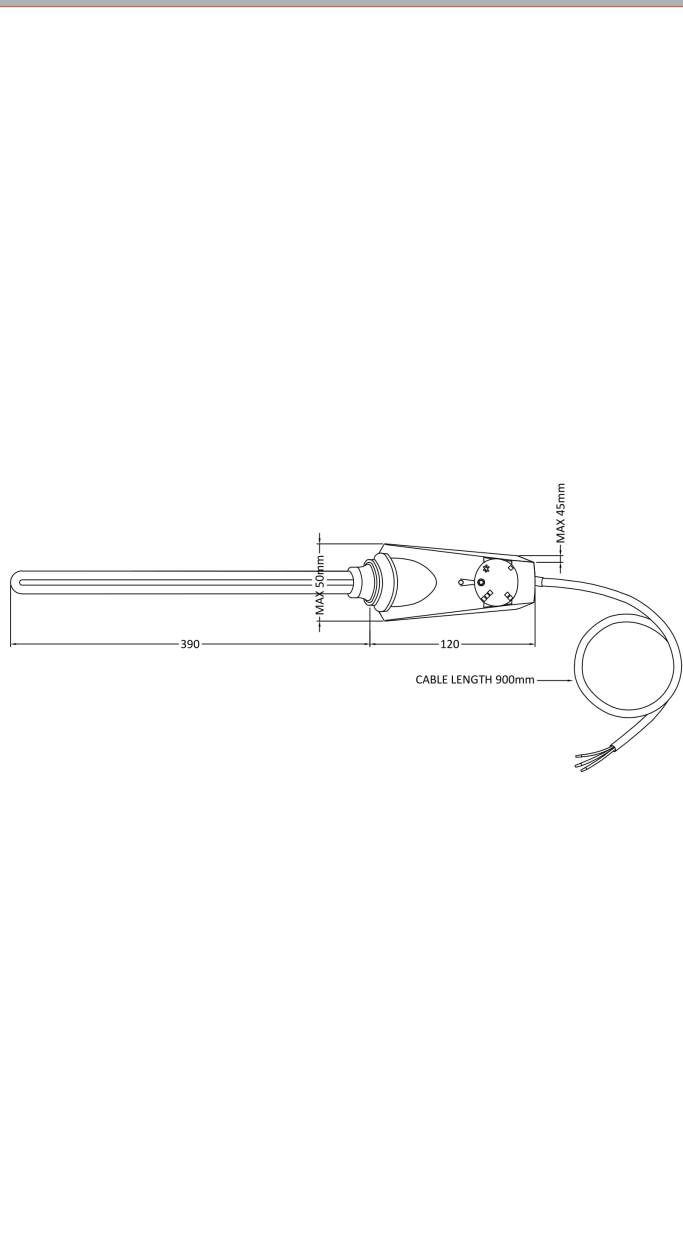

**Sales Code:** HL302

**Description:** Thermo Heating Element (600 Watts)

Product Dimensions	
Height (mm):	50
Width (mm):	390
Depth (mm):	50
Length (mm):	
Nett Weight (kg):	0.67
Packaging Dimensions	
Height (mm):	65
Width (mm):	105
Length (mm):	620
Gross Weight (kg):	0.67
Packaging Data	
Box Colour:	White Cardboard Box
Box Qty:	1
Label Size:	100 x 50
Label Colour:	White Label
Label Qty:	1
Outer Box Dimensions (If Applicable)	
Height (mm):	
Width (mm):	
Length (mm):	
Gross Weight (kg):	
Barcode:	5055146138761
Product Details	
Country of Origin:	Poland
Fitting Instruction:	No
Certification:	CE & UKCA: Yes    RoHS: Yes    WEEE: N/A
Colour/Finish:	Chrome
RAL No:	N/A
Product Material:	Steel
Heat Element Wattage:	600 W
Heating Element Wattage Compatible:	N/A
BTU Outputs:	30°C / N/A    50°C / 600W    60°C /
Thermal Outputs: (Watts)	30°C / N/A    50°C / N/A    60°C /
Pipe Centres - If Vertical:	N/A
Pipe Centres - If Horizontal:	N/A
Max Projection:	
Tube Diameter:	N/A
Packaging Volume (L):	N/A
Wall to Centre of Tappings:	N/A
Floor to Centre of Tappings:	N/A
Dual Fuel:	N/A
IP Rating:	