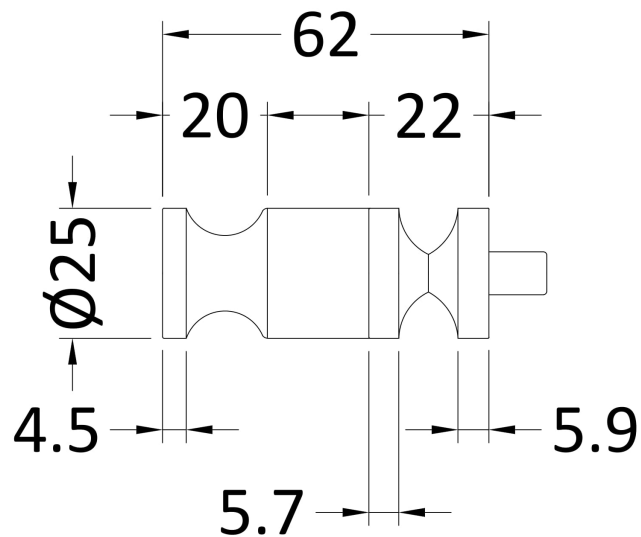

Sales Code: HL316

Description: Robe Hook For Revive Radiator

Product Dimensions

Height (mm):	62
Width (mm):	25
Depth (mm):	25
Length (mm):	
Nett Weight (kg):	0.22

Packaging Dimensions

Height (mm):	50
Width (mm):	70
Length (mm):	150
Gross Weight (kg):	0.22

Packaging Data

Box Colour:	White Cardboard Box
Box Qty:	1
Label Size:	100 x 50
Label Colour:	White Label
Label Qty:	1

Outer Box Dimensions (If Applicable)

Height (mm):	
Width (mm):	
Length (mm):	
Gross Weight (kg):	
Barcode:	5055369017775

Product Details

Country of Origin:	China
Fitting Instruction:	No
Certification:	CE & UKCA: N/A RoHS: N/A WEEE: N/A
Colour/Finish:	Chrome
RAL No:	N/A
Product Material:	Steel
Heat Element Wattage:	Not Applicable
Heating Element Wattage Compatible:	N/A
BTU Outputs:	30°C / N/A 50°C / N/A 60°C /
Thermal Outputs: (Watts)	30°C / N/A 50°C / N/A 60°C /
Pipe Centres - If Vertical:	N/A
Pipe Centres - If Horizontal:	N/A
Max Projection:	
Tube Diameter:	N/A
Packaging Volume (L):	
Wall to Centre of Tappings:	N/A
Floor to Centre of Tappings:	N/A
Dual Fuel:	N/A
IP Rating:	