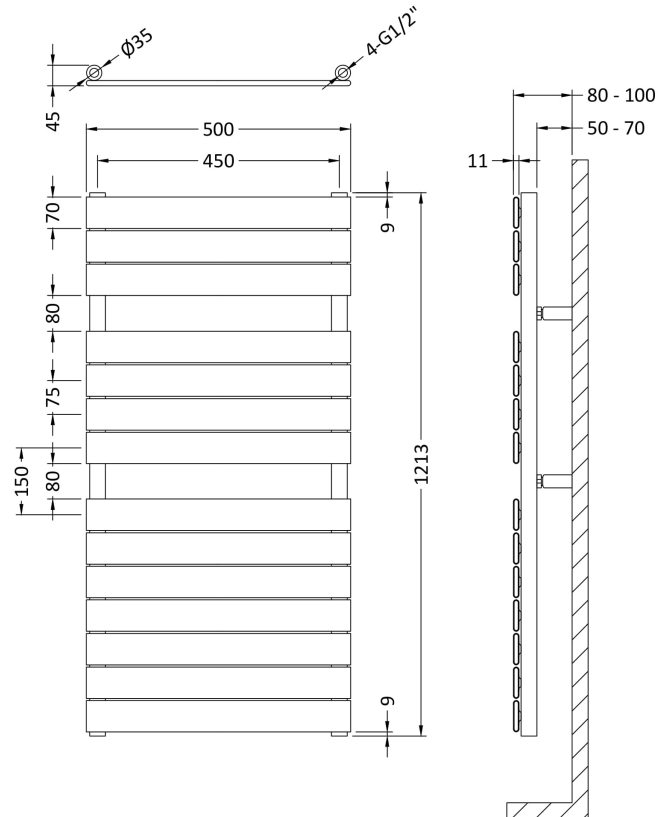

Sales Code: HL335

Description: Flat Panel Radiator 1213X500

Product Dimensions

Height (mm):	1213
Width (mm):	500
Depth (mm):	45
Length (mm):	
Nett Weight (kg):	15.8

Packaging Dimensions

Height (mm):	70
Width (mm):	510
Length (mm):	1230
Gross Weight (kg):	15.8

Packaging Data

Box Colour:	White Cardboard Shrinkwrapped
Box Qty:	1
Label Size:	100 x 50
Label Colour:	White Label
Label Qty:	2

Outer Box Dimensions (If Applicable)

Height (mm):	
Width (mm):	
Length (mm):	
Gross Weight (kg):	
Barcode:	5055369057153

Product Details

Country of Origin:	Italy		
Fitting Instruction:	No		
Certification:	CE & UKCA: Yes	RoHS: N/A	WEEE: N/A
Colour/Finish:	Chrome		
RAL No:	N/A		
Product Material:	Steel		
Heat Element Wattage:	Not Applicable		
Heating Element Wattage Compatible:	N/A		
BTU Outputs:	30°C / 642	50°C / 1225	60°C / 1552
Thermal Outputs: (Watts)	30°C / 188	50°C / 359	60°C / 442
Pipe Centres - If Vertical:	450mm		
Pipe Centres - If Horizontal:	N/A		
Max Projection:	70mm		
Tube Diameter:	N/A		
Packaging Volume (L):			
Wall to Centre of Tappings:	N/A		
Floor to Centre of Tappings:	50		
Dual Fuel:	N/A		
IP Rating:			