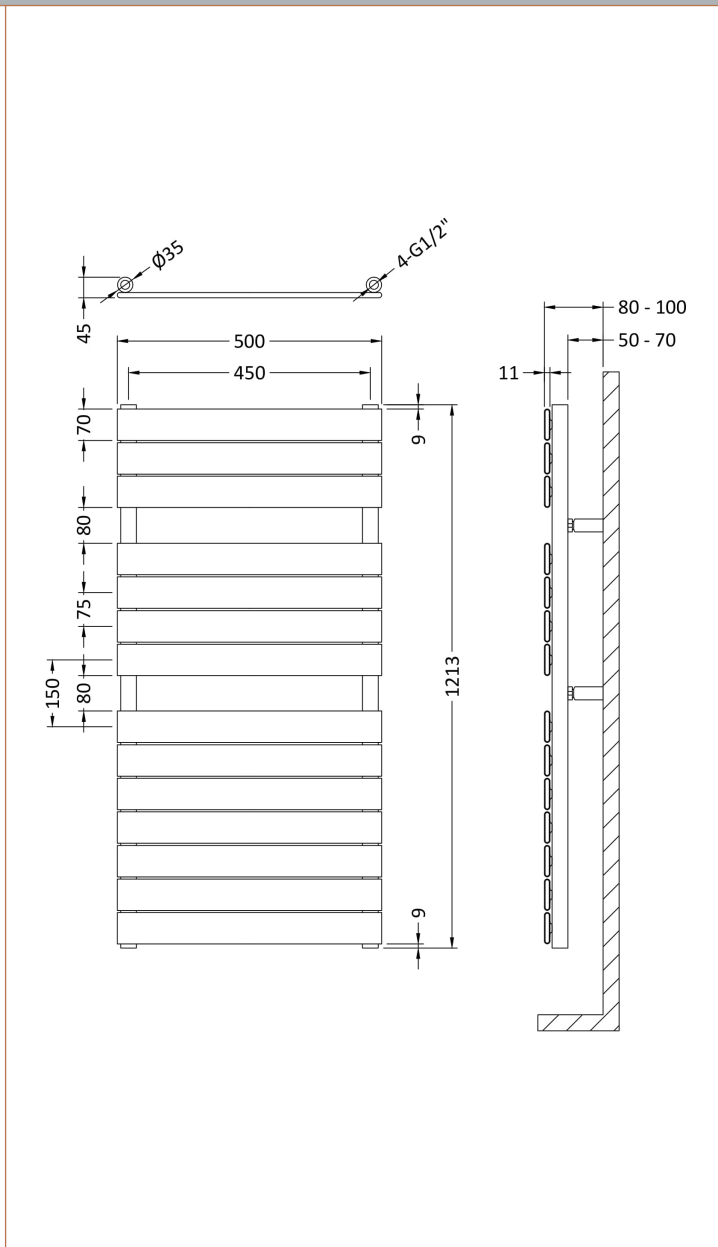

Sales Code: HL335

Description: Flat Panel Radiator 1213X500

**Product Dimensions**

Height (mm):	1213
Width (mm):	500
Depth (mm):	45
Length (mm):	
Nett Weight (kg):	15.8

**Packaging Dimensions**

Height (mm):	70
Width (mm):	510
Length (mm):	1230
Gross Weight (kg):	15.8

**Packaging Data**

Box Colour:	White Cardboard Shrinkwrapped
Box Qty:	1
Label Size:	100 x 50
Label Colour:	White Label
Label Qty:	2

**Outer Box Dimensions (If Applicable)**

Height (mm):	
Width (mm):	
Length (mm):	
Gross Weight (kg):	
Barcode:	5055369057153

**Product Details**

Country of Origin:	Italy		
Fitting Instruction:	No		
Certification:	CE & UKCA: Yes	RoHS: N/A	WEEE: N/A
Colour/Finish:	Chrome		
RAL No:	N/A		
Product Material:	Steel		
Heat Element Wattage:	Not Applicable		
Heating Element Wattage Compatible:	N/A		
BTU Outputs:	30°C / 642	50°C / 1225	60°C / 1552
Thermal Outputs: (Watts)	30°C / 188	50°C / 359	60°C / 442
Pipe Centres - If Vertical:	450mm		
Pipe Centres - If Horizontal:	N/A		
Max Projection:	70mm		
Tube Diameter:	N/A		
Packaging Volume (L):			
Wall to Centre of Tappings:	N/A		
Floor to Centre of Tappings:	50		
Dual Fuel:	N/A		
IP Rating:			