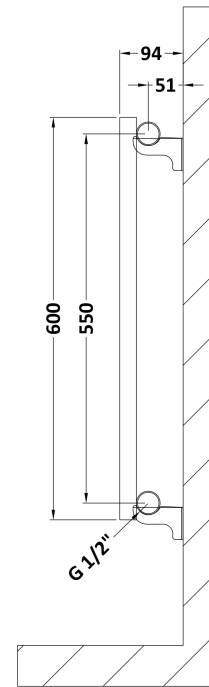

Sales Code: HL337

Description: Revive Horizontal Single Panel 600X412

### Product Dimensions

Height (mm):	600
Width (mm):	412
Depth (mm):	55
Length (mm):	
Nett Weight (kg):	9.5

### Packaging Dimensions

Height (mm):	660
Width (mm):	480
Length (mm):	90
Gross Weight (kg):	10

### Outer Box Dimensions (If Applicable)

Height (mm):	
Width (mm):	
Length (mm):	
Gross Weight (kg):	
Barcode:	5056211885078