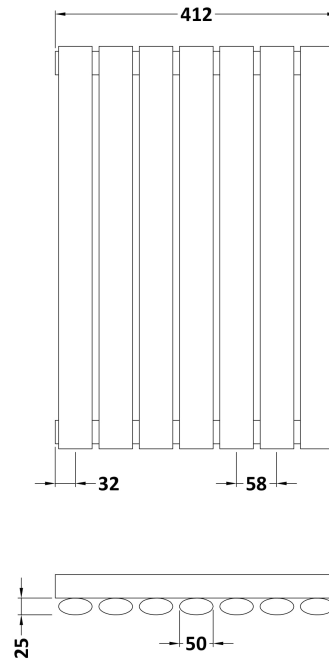

### Product Dimensions

Height (mm):	600
Width (mm):	412
Depth (mm):	55
Length (mm):	
Nett Weight (kg):	9.5

### Packaging Dimensions

Height (mm):	660
Width (mm):	480
Length (mm):	90
Gross Weight (kg):	10

### Packaging Data

Box Colour:	White Cardboard Shrinkwrapped
Box Qty:	1
Label Size:	100 x 50
Label Colour:	White Label
Label Qty:	2

### Outer Box Dimensions (If Applicable)

Height (mm):	
Width (mm):	
Length (mm):	
Gross Weight (kg):	
Barcode:	5056211885078