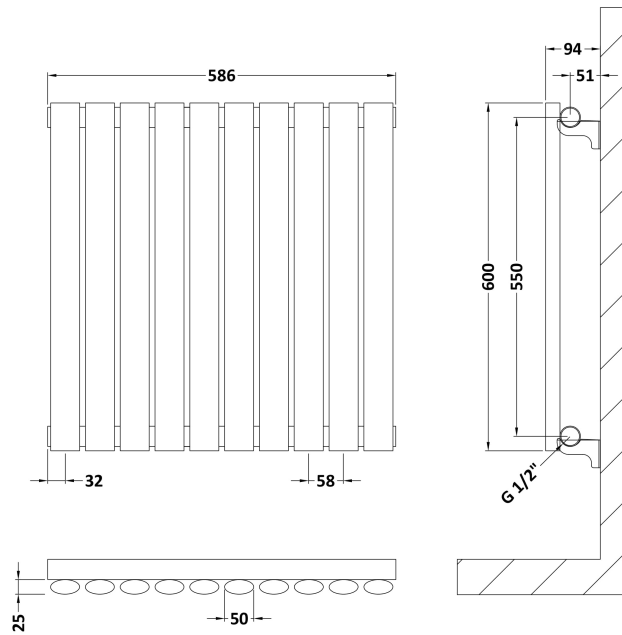

**Sales Code:** HL338

**Description:** Revive Horizontal Single Panel 600X586

**Product Dimensions**

Height (mm):	600
Width (mm):	586
Depth (mm):	55
Length (mm):	
Nett Weight (kg):	13.1

**Packaging Dimensions**

Height (mm):	660
Width (mm):	650
Length (mm):	90
Gross Weight (kg):	13.6

**Packaging Data**

Box Colour:	White Cardboard Shrinkwrapped
Box Qty:	1
Label Size:	100 x 50
Label Colour:	White Label
Label Qty:	2

**Outer Box Dimensions (If Applicable)**

Height (mm):	
Width (mm):	
Length (mm):	
Gross Weight (kg):	
Barcode:	5056211885092

**Product Details**

Country of Origin:	China
Fitting Instruction:	No
Certification:	CE: Yes    RoHS: N/A    WEEE: N/A
Colour/Finish:	High Gloss White
RAL No:	9016
Product Material:	Steel
Heat Element Wattage:	Not Applicable
Heating Element Wattage Compatible:	N/A
BTU Outputs:	30°C / 764    50°C / 1477    60°C / 1871
Thermal Outputs: (Watts)	30°C / 224    50°C / 433    60°C / 548
Pipe Centres - If Vertical:	
Pipe Centres - If Horizontal:	676
Max Projection:	110mm
Tube Diameter:	
Packaging Volume (L):	
Wall to Centre of Tappings:	N/A
Floor to Centre of Tappings:	51
Dual Fuel:	N/A
IP Rating:	