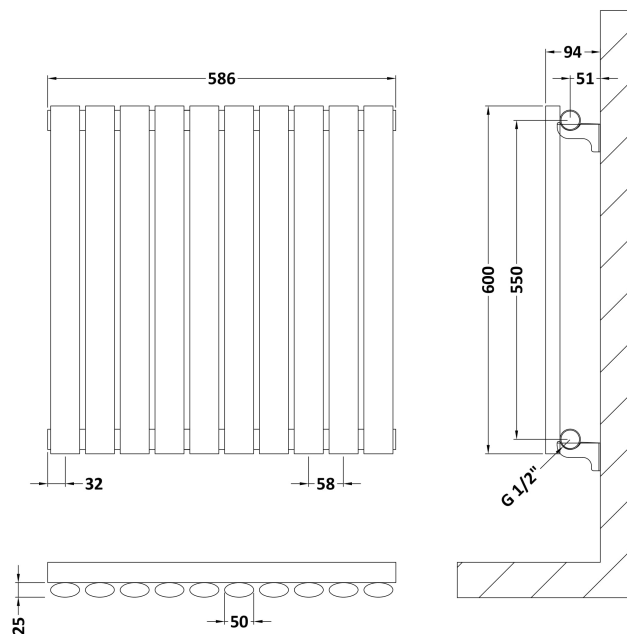

Sales Code: HL338

Description: Revive Horizontal Single Panel 600X586

Product Dimensions

Height (mm):	600
Width (mm):	586
Depth (mm):	55
Length (mm):	
Nett Weight (kg):	13.1

Packaging Dimensions

Height (mm):	90
Width (mm):	645
Length (mm):	665
Gross Weight (kg):	13.6

Packaging Data

Box Colour:	White Cardboard Shrinkwrapped
Box Qty:	1
Label Size:	100 x 50
Label Colour:	White Label
Label Qty:	2

Outer Box Dimensions (If Applicable)

Height (mm):	
Width (mm):	
Length (mm):	
Gross Weight (kg):	
Barcode:	5056211885092

Product Details

Country of Origin:	China		
Fitting Instruction:	No		
Certification:	CE & UKCA: Yes	RoHS: N/A	WEEE: N/A
Colour/Finish:	High Gloss White		
RAL No:	9016		
Product Material:	Steel		
Heat Element Wattage:	Not Applicable		
Heating Element Wattage Compatible:	N/A		
BTU Outputs:	30°C / 764	50°C / 1477	60°C / 1871
Thermal Outputs: (Watts)	30°C / 224	50°C / 433	60°C / 548
Pipe Centres - If Vertical:			
Pipe Centres - If Horizontal:	676		
Max Projection:	110mm		
Tube Diameter:			
Packaging Volume (L):			
Wall to Centre of Tappings:	N/A		
Floor to Centre of Tappings:	51		
Dual Fuel:	N/A		
IP Rating:			