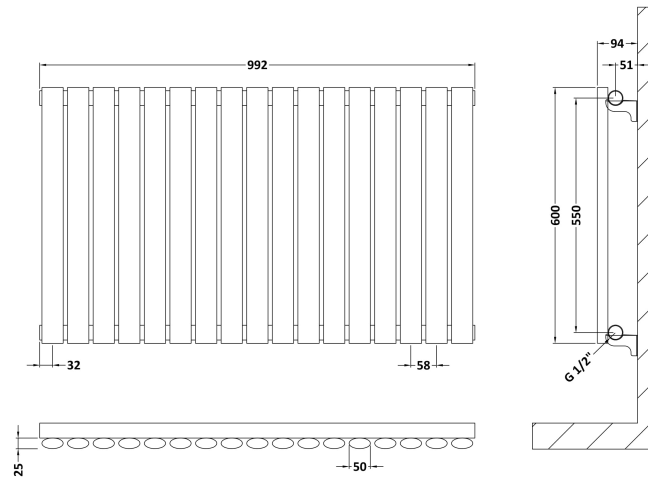

Sales Code: HL339

Description: Revive Horizontal Single Panel 600X992

Product Dimensions

Height (mm):	600
Width (mm):	992
Depth (mm):	55
Length (mm):	
Nett Weight (kg):	21

Packaging Dimensions

Height (mm):	660
Width (mm):	1063
Length (mm):	90
Gross Weight (kg):	21.5

Packaging Data

Box Colour:	White Cardboard Shrinkwrapped
Box Qty:	1
Label Size:	100 x 50
Label Colour:	White Label
Label Qty:	2

Outer Box Dimensions (If Applicable)

Height (mm):	
Width (mm):	
Length (mm):	
Gross Weight (kg):	
Barcode:	5056211885115

Product Details

Country of Origin:	China
Fitting Instruction:	No
Certification:	CE: Yes RoHS: N/A WEEE: N/A
Colour/Finish:	High Gloss White
RAL No:	9016
Product Material:	Steel
Heat Element Wattage:	Not Applicable
Heating Element Wattage Compatible:	N/A
BTU Outputs:	30°C / 1298 50°C / 2511 60°C / 3180
Thermal Outputs: (Watts)	30°C / 380 50°C / 736 60°C / 932
Pipe Centres - If Vertical:	
Pipe Centres - If Horizontal:	1082
Max Projection:	110mm
Tube Diameter:	
Packaging Volume (L):	
Wall to Centre of Tappings:	N/A
Floor to Centre of Tappings:	51
Dual Fuel:	N/A
IP Rating:	