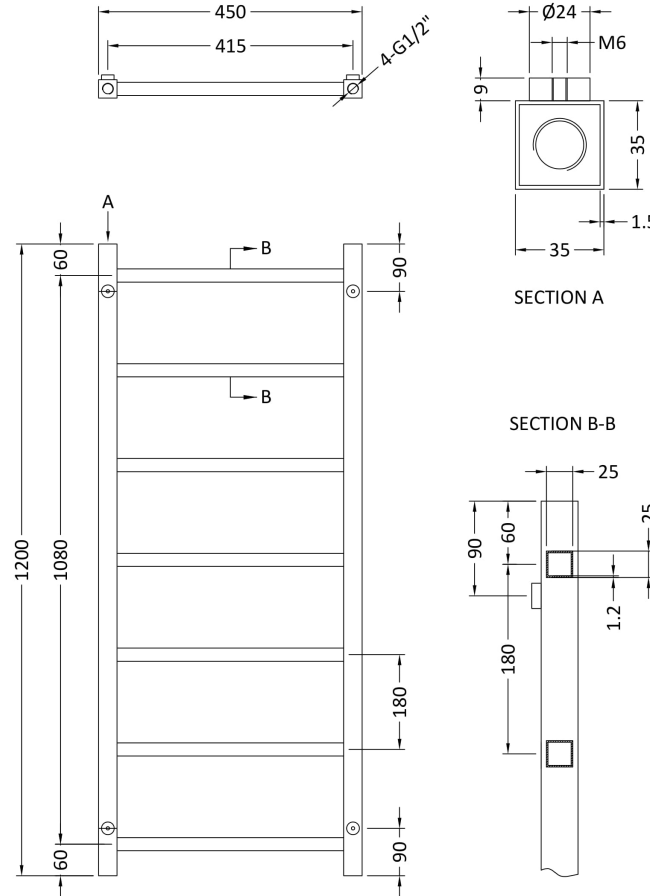

Sales Code: HL375

Description: Eton Radiator 1200mmx450mm

Product Dimensions

Height (mm):	1200
Width (mm):	450
Depth (mm):	44
Length (mm):	
Nett Weight (kg):	6.3

Packaging Dimensions

Height (mm):	60
Width (mm):	475
Length (mm):	1230
Gross Weight (kg):	8.2

Packaging Data

Box Colour:	White Cardboard Shrinkwrapped
Box Qty:	1
Label Size:	100 x 50
Label Colour:	White Label
Label Qty:	2

Outer Box Dimensions (If Applicable)

Height (mm):	
Width (mm):	
Length (mm):	
Gross Weight (kg):	
Barcode:	5055369003280

Product Details

Country of Origin:	China		
Fitting Instruction:	No		
Certification:	CE & UKCA: No	RoHS: N/A	WEEE: N/A
Colour/Finish:	Chrome		
RAL No:	N/A		
Product Material:	Steel		
Heat Element Wattage:	Not Applicable		
Heating Element Wattage Compatible:	N/A		
BTU Outputs:	30°C / 362	50°C / 690	60°C / 874
Thermal Outputs: (Watts)	30°C / 106	50°C / 202	60°C / 255
Pipe Centres - If Vertical:	410mm		
Pipe Centres - If Horizontal:	N/A		
Max Projection:	190mm		
Tube Diameter:	N/A		
Packaging Volume (L):	40		
Wall to Centre of Tappings:	N/A		
Floor to Centre of Tappings:	85		
Dual Fuel:	N/A		
IP Rating:			