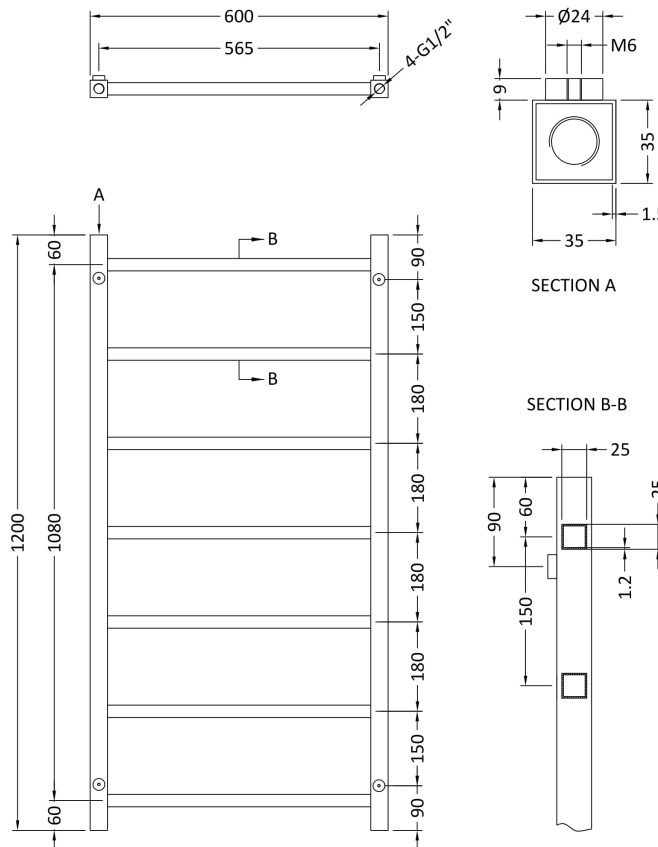

### Product Dimensions

Height (mm):	1200
Width (mm):	600
Depth (mm):	44
Length (mm):	
Nett Weight (kg):	7.24

### Packaging Dimensions

Height (mm):	60
Width (mm):	625
Length (mm):	1230
Gross Weight (kg):	9.6

### Outer Box Dimensions (If Applicable)

Height (mm):	
Width (mm):	
Length (mm):	
Gross Weight (kg):	
Barcode:	5055369003297

### Product Details

Country of Origin:	China		
Fitting Instruction:	No		
Certification:	CE & UKCA: No	RoHS: N/A	WEEE: N/A
Colour/Finish:	Chrome		
RAL No:	N/A		
Product Material:	Steel		
Heat Element Wattage:	Not Applicable		
Heating Element Wattage Compatible:	N/A		
BTU Outputs:	30°C / 451	50°C / 864	60°C / 1094
Thermal Outputs: (Watts)	30°C / 132	50°C / 253	60°C / 319
Pipe Centres - If Vertical:	565mm		
Pipe Centres - If Horizontal:	N/A		
Max Projection:	110mm		
Tube Diameter:	N/A		
Packaging Volume (L):	53		
Wall to Centre of Tappings:	N/A		
Floor to Centre of Tappings:	85		
Dual Fuel:	N/A		
IP Rating:			