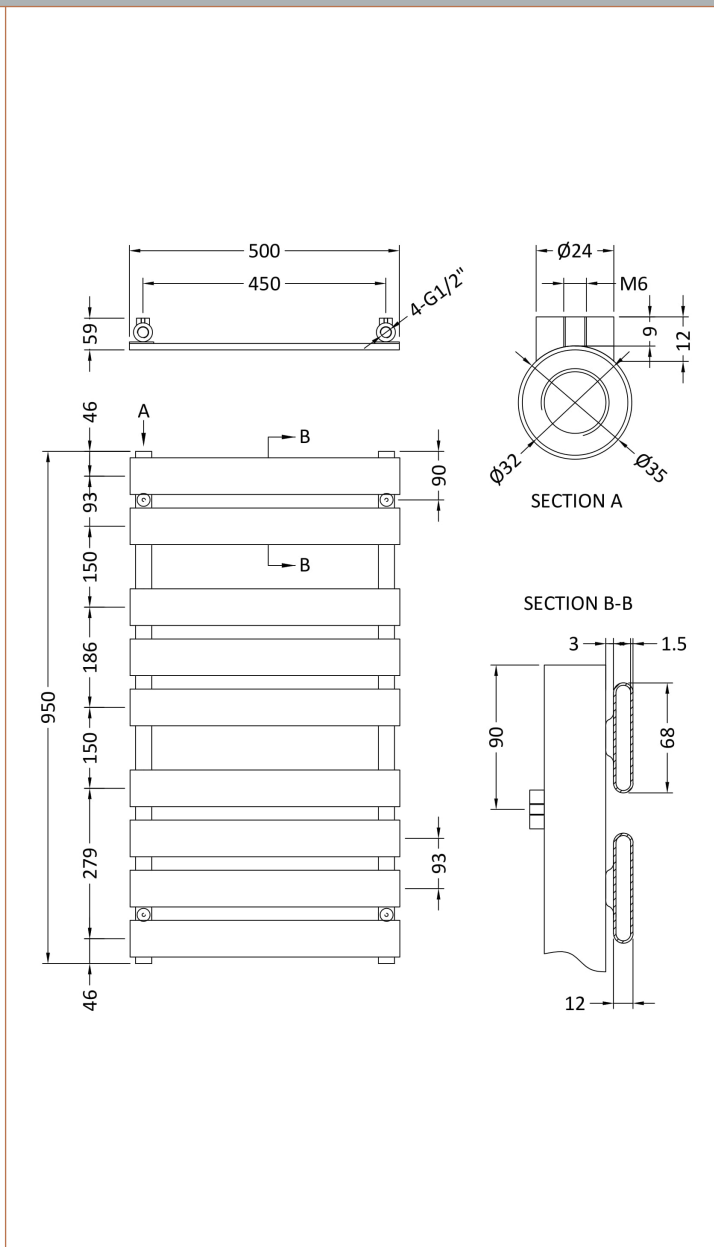

Sales Code: HL382

Description: Piazza (9 Bar) Towel Rail 950mmx500mm

Product Dimensions	
Height (mm):	950
Width (mm):	500
Depth (mm):	59
Length (mm):	
Nett Weight (kg):	13.56
Packaging Dimensions	
Height (mm):	67
Width (mm):	500
Length (mm):	950
Gross Weight (kg):	15.5
Packaging Data	
Box Colour:	White Cardboard Shrinkwrapped
Box Qty:	1
Label Size:	100 x 50
Label Colour:	White Label
Label Qty:	2
Outer Box Dimensions (If Applicable)	
Height (mm):	
Width (mm):	
Length (mm):	
Gross Weight (kg):	
Barcode:	5055146168485
Product Details	
Country of Origin:	China
Fitting Instruction:	No
Certification:	CE & UKCA: No    RoHS: N/A    WEEE: N/A
Colour/Finish:	Chrome
RAL No:	N/A
Product Material:	Steel
Heat Element Wattage:	Not Applicable
Heating Element Wattage Compatible:	N/A
BTU Outputs:	30°C / 471    50°C / 915    60°C / 1159
Thermal Outputs: (Watts)	30°C / 138    50°C / 268    60°C / 339
Pipe Centres - If Vertical:	450mm
Pipe Centres - If Horizontal:	N/A
Max Projection:	130mm
Tube Diameter:	N/A
Packaging Volume (L):	47
Wall to Centre of Tappings:	N/A
Floor to Centre of Tappings:	78
Dual Fuel:	N/A
IP Rating:	