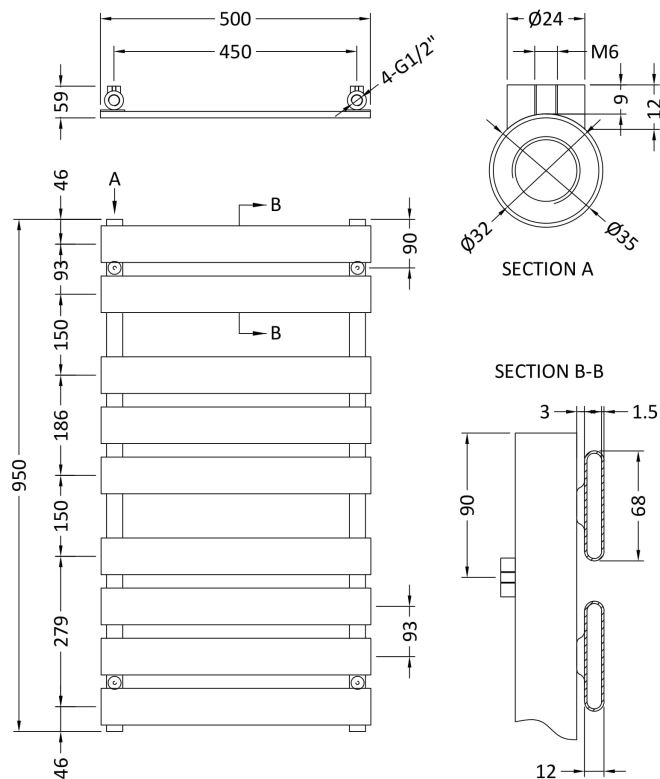

Sales Code: HL382

Description: Piazza (9 Bar) Towel Rail 950mmx500mm

Product Dimensions

Height (mm):	950
Width (mm):	500
Depth (mm):	59
Length (mm):	
Nett Weight (kg):	13.56

Packaging Dimensions

Height (mm):	90
Width (mm):	560
Length (mm):	1015
Gross Weight (kg):	15.5

Packaging Data

Box Colour:	White Cardboard Shrinkwrapped
Box Qty:	1
Label Size:	100 x 50
Label Colour:	White Label
Label Qty:	2

Outer Box Dimensions (If Applicable)

Height (mm):	
Width (mm):	
Length (mm):	
Gross Weight (kg):	
Barcode:	5055146168485

Product Details

Country of Origin:	China		
Fitting Instruction:	No		
Certification:	CE & UKCA: No	RoHS: N/A	WEEE: N/A
Colour/Finish:	Chrome		
RAL No:	N/A		
Product Material:	Steel		
Heat Element Wattage:	Not Applicable		
Heating Element Wattage Compatible:	N/A		
BTU Outputs:	30°C / 471	50°C / 915	60°C / 1159
Thermal Outputs: (Watts)	30°C / 138	50°C / 268	60°C / 339
Pipe Centres - If Vertical:	450mm		
Pipe Centres - If Horizontal:	N/A		
Max Projection:	130mm		
Tube Diameter:	N/A		
Packaging Volume (L):	47		
Wall to Centre of Tappings:	N/A		
Floor to Centre of Tappings:	78		
Dual Fuel:	N/A		
IP Rating:			