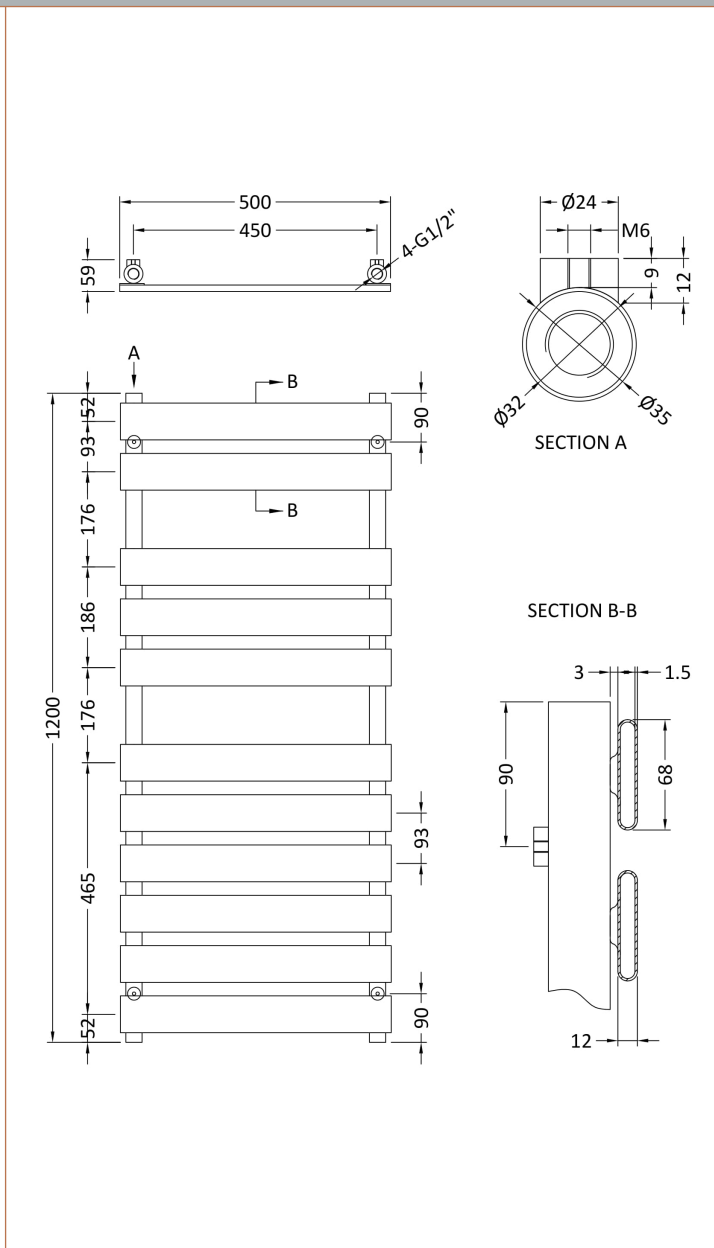

Sales Code: HL396

Description: Piazza (11 Bar) Towel Rail 1200mmx500mm

Product Dimensions

Height (mm):	1200
Width (mm):	500
Depth (mm):	59
Length (mm):	
Nett Weight (kg):	12.46

Packaging Dimensions

Height (mm):	67
Width (mm):	500
Length (mm):	1200
Gross Weight (kg):	14.46

Packaging Data

Box Colour:	White Cardboard Shrinkwrapped
Box Qty:	1
Label Size:	100 x 50
Label Colour:	White Label
Label Qty:	2

Outer Box Dimensions (If Applicable)

Height (mm):	
Width (mm):	
Length (mm):	
Gross Weight (kg):	
Barcode:	5055369021260

Product Details

Country of Origin:	China
Fitting Instruction:	No
Certification:	CE & UKCA: No RoHS: N/A WEEE: N/A
Colour/Finish:	Chrome
RAL No:	N/A
Product Material:	Steel
Heat Element Wattage:	Not Applicable
Heating Element Wattage Compatible:	N/A
BTU Outputs:	30°C / 550 50°C / 1058 60°C / 1340
Thermal Outputs: (Watts)	30°C / 161 50°C / 310 60°C / 391
Pipe Centres - If Vertical:	450mm
Pipe Centres - If Horizontal:	N/A
Max Projection:	125mm
Tube Diameter:	N/A
Packaging Volume (L):	59
Wall to Centre of Tappings:	N/A
Floor to Centre of Tappings:	78
Dual Fuel:	N/A
IP Rating:	