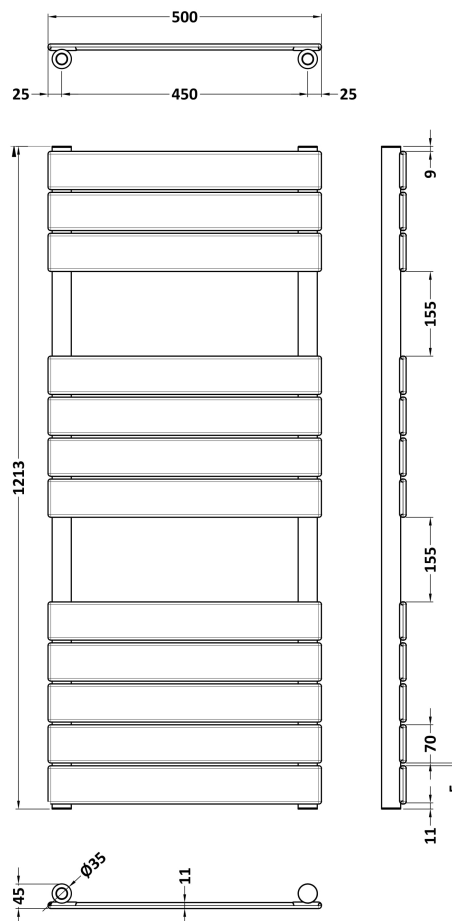

### Product Dimensions

Height (mm):	1213
Width (mm):	500
Depth (mm):	30
Length (mm):	
Nett Weight (kg):	12.9

### Packaging Dimensions

Height (mm):	65
Width (mm):	545
Length (mm):	1263
Gross Weight (kg):	13.4

### Packaging Data

Box Colour:	White Cardboard Shrinkwrapped
Box Qty:	1
Label Size:	100 x 50
Label Colour:	White Label
Label Qty:	2

### Outer Box Dimensions (If Applicable)

Height (mm):	
Width (mm):	
Length (mm):	
Gross Weight (kg):	
Barcode:	5056462658803