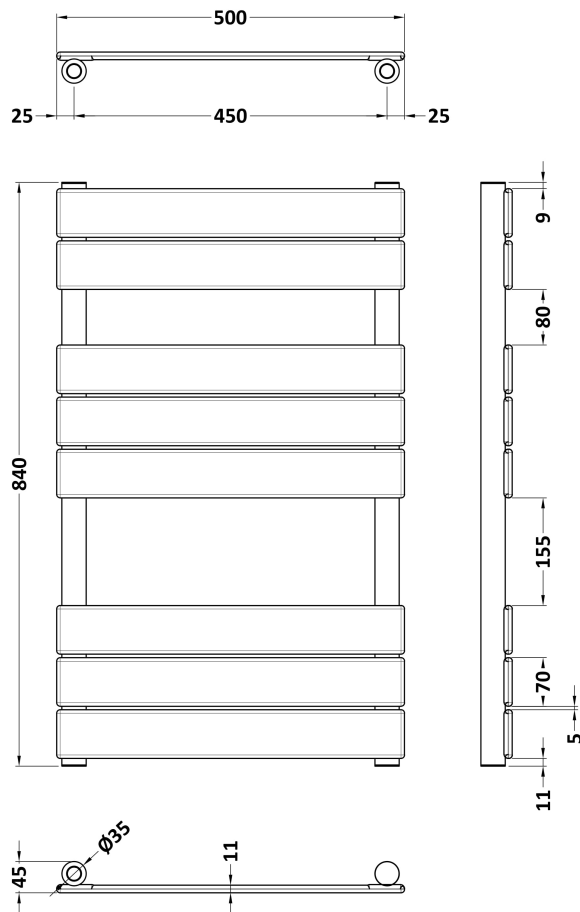

### Product Dimensions

Height (mm):	840
Width (mm):	500
Depth (mm):	30
Length (mm):	
Nett Weight (kg):	8.6

### Packaging Dimensions

Height (mm):	65
Width (mm):	545
Length (mm):	890
Gross Weight (kg):	9.1

### Outer Box Dimensions (If Applicable)

Height (mm):	
Width (mm):	
Length (mm):	
Gross Weight (kg):	
Barcode:	5056462658780

Max Projection: 95mm

Tube Diameter: 70X11

Packaging Volume (L): 2.9

Wall to Centre of Tappings: >200

Floor to Centre of Tappings: 75/90

Dual Fuel: No

IP Rating: Ip64 Ingress Protection