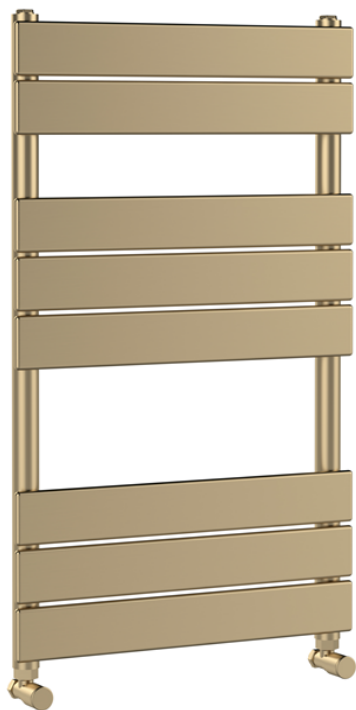

Sales Code: HL882

Description: Square Flat Towel Radiator 840X500

### Product Dimensions

Height (mm):	840
Width (mm):	500
Depth (mm):	30
Length (mm):	
Nett Weight (kg):	8.6

### Packaging Dimensions

Height (mm):	65
Width (mm):	545
Length (mm):	890
Gross Weight (kg):	9.1