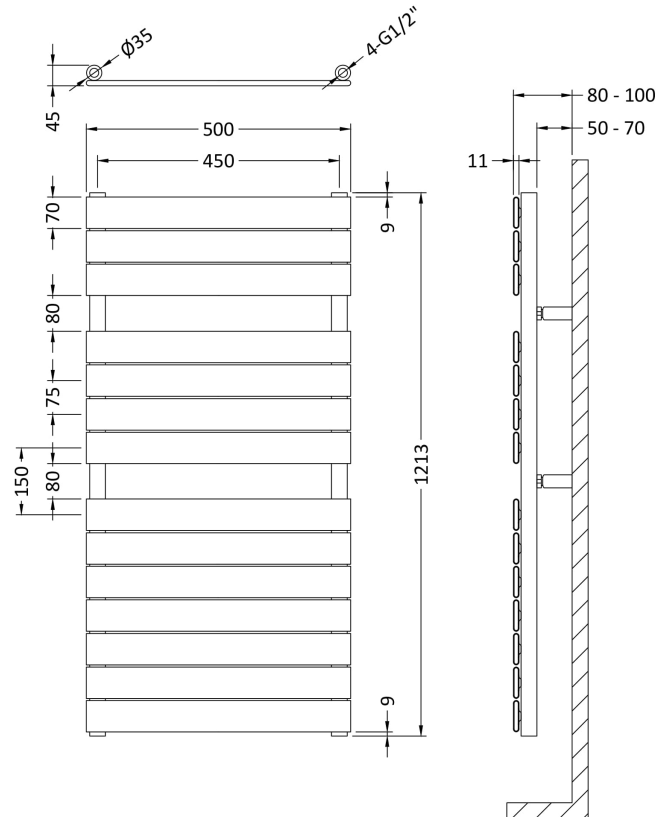

Sales Code: HLA35

Description: Flat Panel Radiator 1213X500

Product Dimensions

Height (mm):	1213
Width (mm):	500
Depth (mm):	100
Length (mm):	
Nett Weight (kg):	15.8

Packaging Dimensions

Height (mm):	70
Width (mm):	510
Length (mm):	1230
Gross Weight (kg):	15.8

Packaging Data

Box Colour:	White Cardboard Shrinkwrapped
Box Qty:	1
Label Size:	100 x 50
Label Colour:	White Label
Label Qty:	2

Outer Box Dimensions (If Applicable)

Height (mm):	
Width (mm):	
Length (mm):	
Gross Weight (kg):	
Barcode:	5055369057160

Product Details

Country of Origin:	Italy		
Fitting Instruction:	No		
Certification:	CE & UKCA: Yes	RoHS: N/A	WEEE: N/A
Colour/Finish:	Anthracite		
RAL No:	7016		
Product Material:	Steel		
Heat Element Wattage:	Not Applicable		
Heating Element Wattage Compatible:	N/A		
BTU Outputs:	30°C / 1079	50°C / 2014	60°C / 2551
Thermal Outputs: (Watts)	30°C / 316	50°C / 590	60°C / 722
Pipe Centres - If Vertical:	450mm		
Pipe Centres - If Horizontal:	N/A		
Max Projection:	70mm		
Tube Diameter:	N/A		
Packaging Volume (L):			
Wall to Centre of Tappings:	N/A		
Floor to Centre of Tappings:	50		
Dual Fuel:	N/A		
IP Rating:			