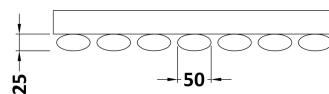

Sales Code: HLA37

Description: Revive Horizontal Single Panel 600X412

Product Dimensions

Height (mm):	600
Width (mm):	412
Depth (mm):	55
Length (mm):	
Nett Weight (kg):	9.5

Packaging Dimensions

Height (mm):	660
Width (mm):	480
Length (mm):	90
Gross Weight (kg):	10

Packaging Data

Box Colour:	White Cardboard Shrinkwrapped
Box Qty:	1
Label Size:	100 x 50
Label Colour:	White Label
Label Qty:	2

Outer Box Dimensions (If Applicable)

Height (mm):	
Width (mm):	
Length (mm):	
Gross Weight (kg):	
Barcode:	5056211885085

Product Details

Country of Origin:	China
Fitting Instruction:	No
Certification:	CE: Yes RoHS: N/A WEEE: N/A
Colour/Finish:	Anthracite
RAL No:	7016
Product Material:	Steel
Heat Element Wattage:	Not Applicable
Heating Element Wattage Compatible:	N/A
BTU Outputs:	30°C / 534 50°C / 1034 60°C / 1309
Thermal Outputs: (Watts)	30°C / 157 50°C / 303 60°C / 384
Pipe Centres - If Vertical:	
Pipe Centres - If Horizontal:	502
Max Projection:	110mm
Tube Diameter:	
Packaging Volume (L):	
Wall to Centre of Tappings:	N/A
Floor to Centre of Tappings:	51
Dual Fuel:	N/A
IP Rating:	