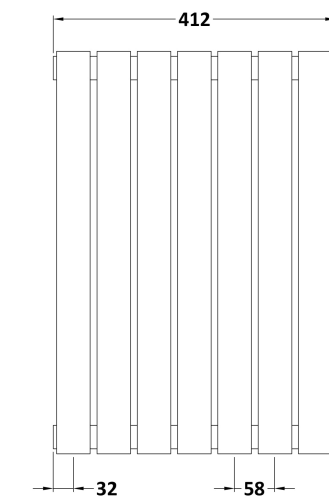

Sales Code: HLA37

Description: Revive Horizontal Single Panel 600X412

Product Dimensions

Height (mm):	600
Width (mm):	412
Depth (mm):	55
Length (mm):	
Nett Weight (kg):	9.5

Packaging Dimensions

Height (mm):	660
Width (mm):	480
Length (mm):	90
Gross Weight (kg):	10

Packaging Data

Box Colour:	White Cardboard Shrinkwrapped
Box Qty:	1
Label Size:	100 x 50
Label Colour:	White Label
Label Qty:	2

Outer Box Dimensions (If Applicable)

Height (mm):	
Width (mm):	
Length (mm):	
Gross Weight (kg):	
Barcode:	5056211885085

Product Details

Country of Origin:	China
Fitting Instruction:	No
Certification:	CE: Yes RoHS: N/A WEEE: N/A
Colour/Finish:	Anthracite
RAL No:	7016
Product Material:	Steel
Heat Element Wattage:	Not Applicable
Heating Element Wattage Compatible:	N/A
BTU Outputs:	30°C / 534 50°C / 1034 60°C / 1309
Thermal Outputs: (Watts)	30°C / 157 50°C / 303 60°C / 384
Pipe Centres - If Vertical:	
Pipe Centres - If Horizontal:	502
Max Projection:	110mm
Tube Diameter:	
Packaging Volume (L):	
Wall to Centre of Tappings:	N/A
Floor to Centre of Tappings:	51
Dual Fuel:	N/A
IP Rating:	