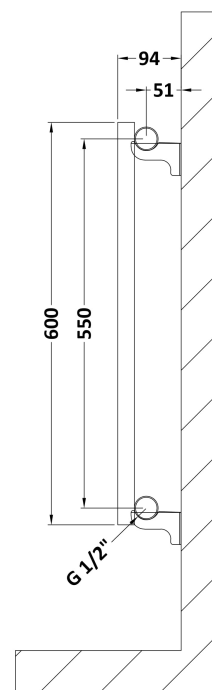

Sales Code: HLA37

Description: Revive Horizontal Single Panel 600X412

Product Dimensions

Height (mm):	600
Width (mm):	412
Depth (mm):	55
Length (mm):	
Nett Weight (kg):	9.5

Packaging Dimensions

Height (mm):	660
Width (mm):	480
Length (mm):	90
Gross Weight (kg):	10

Packaging Data

Box Colour:	White Cardboard Shrinkwrapped
Box Qty:	1
Label Size:	100 x 50
Label Colour:	White Label
Label Qty:	2

Outer Box Dimensions (If Applicable)

Height (mm):	
Width (mm):	
Length (mm):	
Gross Weight (kg):	
Barcode:	5056211885085

Product Details

Country of Origin:	China
Fitting Instruction:	No
Certification:	CE: Yes RoHS: N/A WEEE: N/A
Colour/Finish:	Anthracite
RAL No:	7016
Product Material:	Steel
Heat Element Wattage:	Not Applicable
Heating Element Wattage Compatible:	N/A
BTU Outputs:	30°C / 534 50°C / 1034 60°C / 1309
Thermal Outputs: (Watts)	30°C / 157 50°C / 303 60°C / 384
Pipe Centres - If Vertical:	
Pipe Centres - If Horizontal:	502
Max Projection:	110mm
Tube Diameter:	
Packaging Volume (L):	
Wall to Centre of Tappings:	N/A
Floor to Centre of Tappings:	51
Dual Fuel:	N/A
IP Rating:	