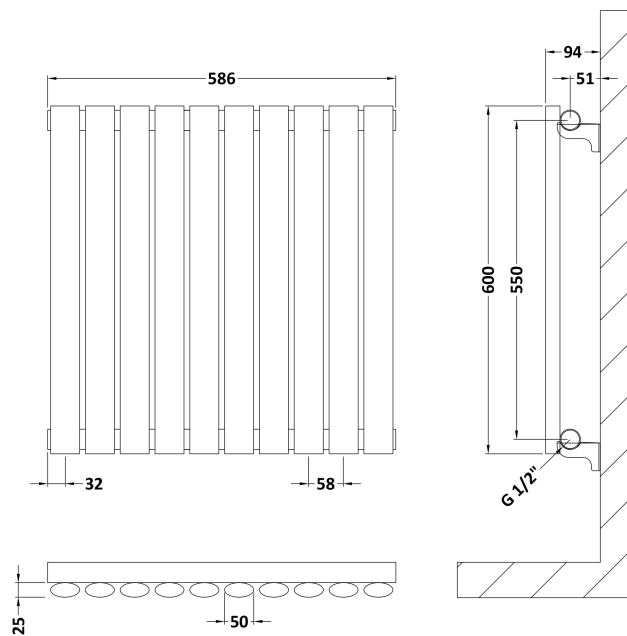

Sales Code: HLA38

Description: Revive Horizontal Single Panel 600X586

Product Dimensions

Height (mm):	600
Width (mm):	586
Depth (mm):	55
Length (mm):	
Nett Weight (kg):	13.1

Packaging Dimensions

Height (mm):	90
Width (mm):	645
Length (mm):	665
Gross Weight (kg):	13.6

Packaging Data

Box Colour:	White Cardboard Shrinkwrapped
Box Qty:	1
Label Size:	100 x 50
Label Colour:	White Label
Label Qty:	2

Outer Box Dimensions (If Applicable)

Height (mm):	
Width (mm):	
Length (mm):	
Gross Weight (kg):	
Barcode:	5056211885108

Product Details

Country of Origin:	China		
Fitting Instruction:	No		
Certification:	CE & UKCA: Yes	RoHS: N/A	WEEE: N/A
Colour/Finish:	Anthracite		
RAL No:	7016		
Product Material:	Steel		
Heat Element Wattage:	Not Applicable		
Heating Element Wattage Compatible:	N/A		
BTU Outputs:	30°C / 764	50°C / 1477	60°C / 1871
Thermal Outputs: (Watts)	30°C / 224	50°C / 433	60°C / 548
Pipe Centres - If Vertical:			
Pipe Centres - If Horizontal:	676		
Max Projection:	110mm		
Tube Diameter:			
Packaging Volume (L):			
Wall to Centre of Tappings:	N/A		
Floor to Centre of Tappings:	51		
Dual Fuel:	N/A		
IP Rating:			