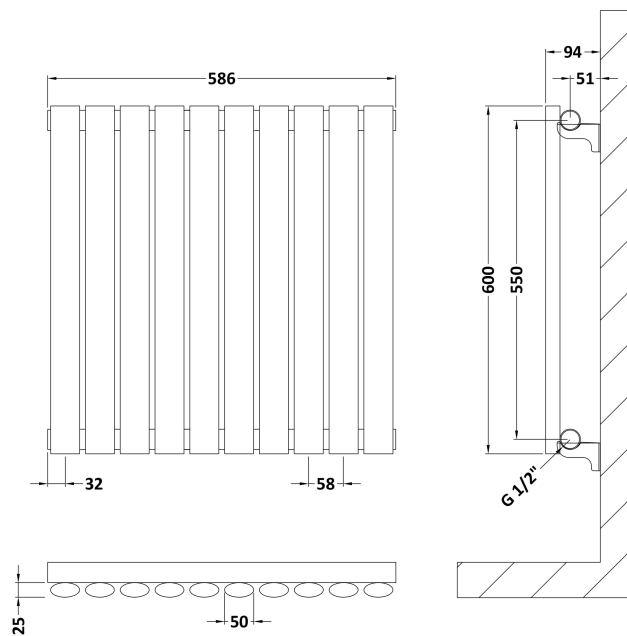

**Sales Code:** HLA38

**Description:** Revive Horizontal Single Panel 600X586

**Product Dimensions**

Height (mm):	600
Width (mm):	586
Depth (mm):	55
Length (mm):	
Nett Weight (kg):	13.1

**Packaging Dimensions**

Height (mm):	660
Width (mm):	650
Length (mm):	90
Gross Weight (kg):	13.6

**Packaging Data**

Box Colour:	White Cardboard Shrinkwrapped
Box Qty:	1
Label Size:	100 x 50
Label Colour:	White Label
Label Qty:	2

**Outer Box Dimensions (If Applicable)**

Height (mm):	
Width (mm):	
Length (mm):	
Gross Weight (kg):	
Barcode:	5056211885108

**Product Details**

Country of Origin:	China
Fitting Instruction:	No
Certification:	CE: Yes    RoHS: N/A    WEEE: N/A
Colour/Finish:	Anthracite
RAL No:	7016
Product Material:	Steel
Heat Element Wattage:	Not Applicable
Heating Element Wattage Compatible:	N/A
BTU Outputs:	30°C / 764    50°C / 1477    60°C / 1871
Thermal Outputs: (Watts)	30°C / 224    50°C / 433    60°C / 548
Pipe Centres - If Vertical:	
Pipe Centres - If Horizontal:	676
Max Projection:	110mm
Tube Diameter:	
Packaging Volume (L):	
Wall to Centre of Tappings:	N/A
Floor to Centre of Tappings:	51
Dual Fuel:	N/A
IP Rating:	