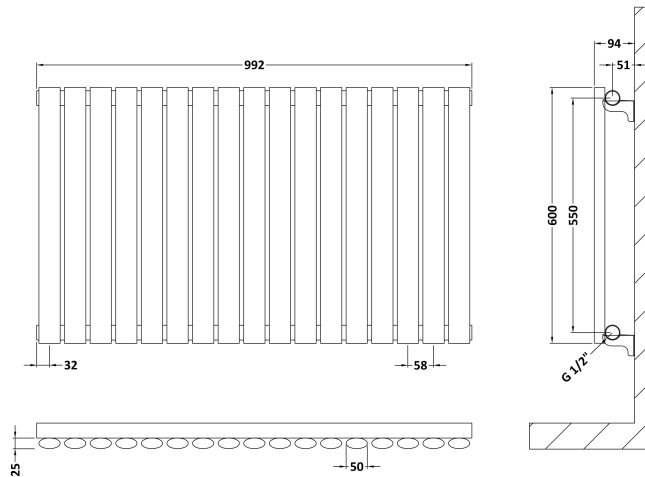

Sales Code: HLA39

Description: Revive Horizontal Single Panel 600X992

Product Dimensions

Height (mm):	600
Width (mm):	992
Depth (mm):	55
Length (mm):	
Nett Weight (kg):	21

Packaging Dimensions

Height (mm):	660
Width (mm):	1063
Length (mm):	90
Gross Weight (kg):	21.5

Packaging Data

Box Colour:	White Cardboard Shrinkwrapped
Box Qty:	1
Label Size:	100 x 50
Label Colour:	White Label
Label Qty:	2

Outer Box Dimensions (If Applicable)

Height (mm):	
Width (mm):	
Length (mm):	
Gross Weight (kg):	
Barcode:	5056211885122

Product Details

Country of Origin:	China
Fitting Instruction:	No
Certification:	CE: Yes RoHS: N/A WEEE: N/A
Colour/Finish:	Anthracite
RAL No:	7016
Product Material:	Steel
Heat Element Wattage:	Not Applicable
Heating Element Wattage Compatible:	N/A
BTU Outputs:	30°C / 1298 50°C / 2511 60°C / 3180
Thermal Outputs: (Watts)	30°C / 380 50°C / 736 60°C / 932
Pipe Centres - If Vertical:	
Pipe Centres - If Horizontal:	1082
Max Projection:	110mm
Tube Diameter:	
Packaging Volume (L):	
Wall to Centre of Tappings:	N/A
Floor to Centre of Tappings:	51
Dual Fuel:	N/A
IP Rating:	