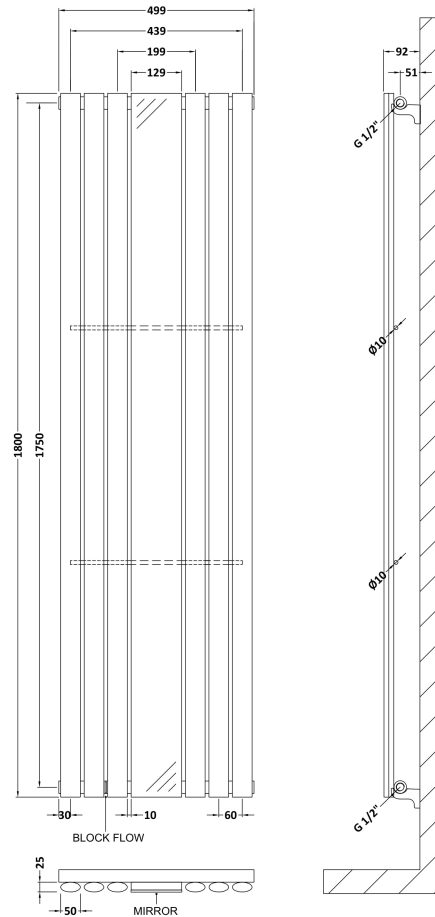

Sales Code: HLA78

Description: Revive Single Panel Rad Mirror 1800X499

### Product Dimensions

Height (mm):	1800
Width (mm):	499
Depth (mm):	60
Length (mm):	
Nett Weight (kg):	21.04

### Packaging Dimensions

Height (mm):	105
Width (mm):	565
Length (mm):	1915
Gross Weight (kg):	24

### Outer Box Dimensions (If Applicable)

Height (mm):	
Width (mm):	
Length (mm):	
Gross Weight (kg):	
Barcode:	5055369004225