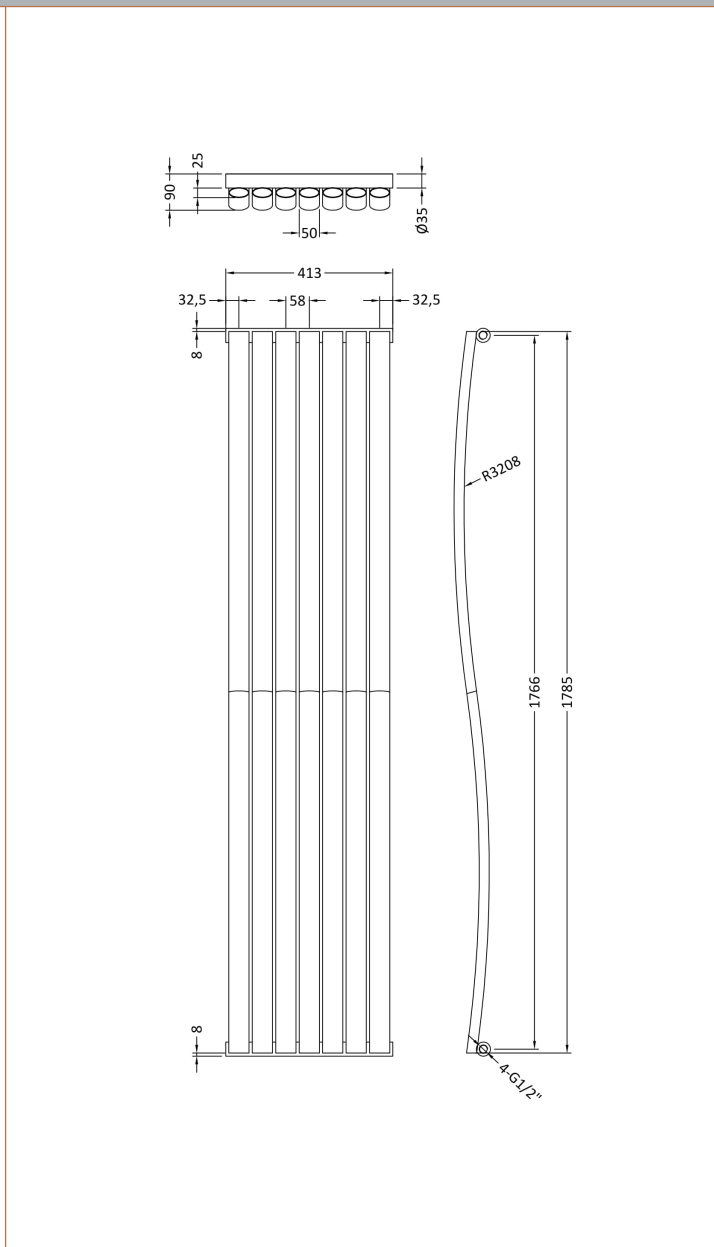

Sales Code: HLA95

Description: Revive Wave Radiator 1785mmx413mm

Product Dimensions

Height (mm):	1785
Width (mm):	413
Depth (mm):	110
Length (mm):	
Nett Weight (kg):	24.58

Packaging Dimensions

Height (mm):	140
Width (mm):	475
Length (mm):	1850
Gross Weight (kg):	24.58

Packaging Data

Box Colour:	White Cardboard Shrinkwrapped
Box Qty:	1
Label Size:	100 x 50
Label Colour:	White Label
Label Qty:	2

Outer Box Dimensions (If Applicable)

Height (mm):	
Width (mm):	
Length (mm):	
Gross Weight (kg):	
Barcode:	5055369008575

Product Details

Country of Origin:	China
Fitting Instruction:	No
Certification:	CE & UKCA: No RoHS: N/A WEEE: N/A
Colour/Finish:	Anthracite
RAL No:	7016
Product Material:	Steel
Heat Element Wattage:	Not Applicable
Heating Element Wattage Compatible:	N/A
BTU Outputs:	30°C / 1345 50°C / 2164 60°C / 2741
Thermal Outputs: (Watts)	30°C / 394 50°C / 634 60°C / 752
Pipe Centres - If Vertical:	503mm
Pipe Centres - If Horizontal:	N/A
Max Projection:	90mm
Tube Diameter:	N/A
Packaging Volume (L):	116.1
Wall to Centre of Tappings:	N/A
Floor to Centre of Tappings:	65
Dual Fuel:	N/A
IP Rating:	