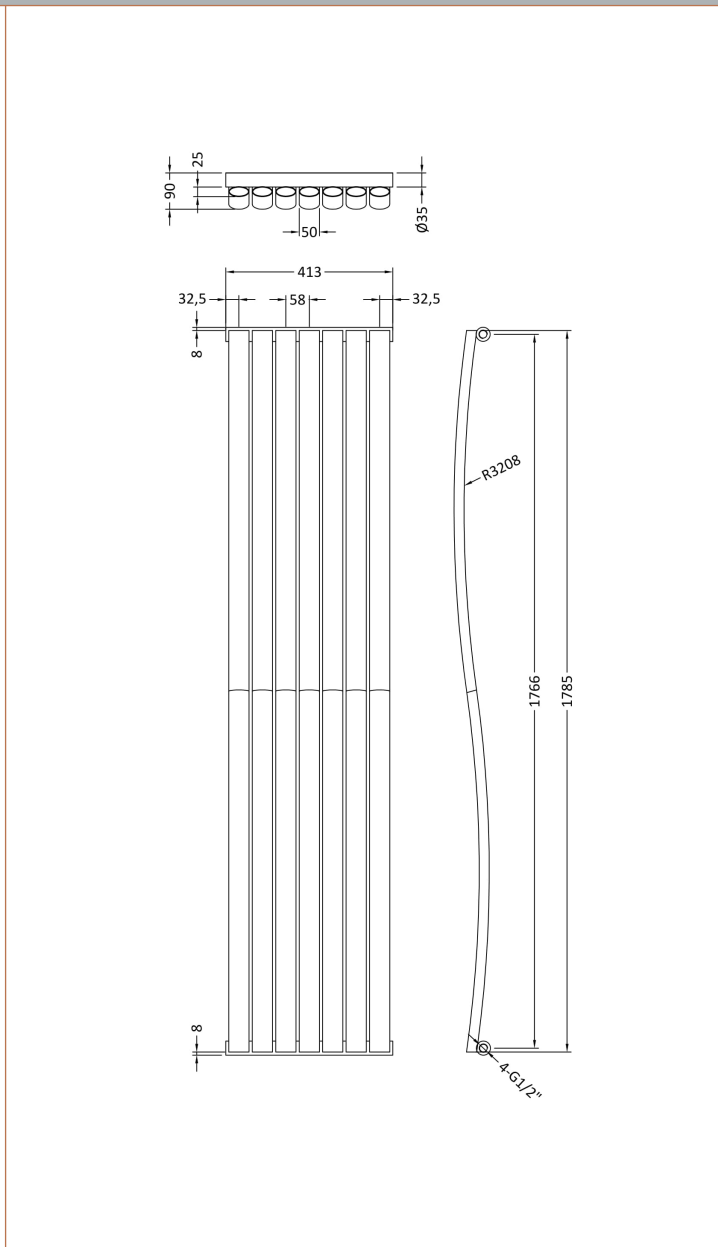

Sales Code: HLA95

Description: Revive Wave Radiator 1785mmx413mm

Product Dimensions	
Height (mm):	1785
Width (mm):	413
Depth (mm):	110
Length (mm):	
Nett Weight (kg):	24.58
Packaging Dimensions	
Height (mm):	140
Width (mm):	475
Length (mm):	1850
Gross Weight (kg):	24.58
Packaging Data	
Box Colour:	White Cardboard Shrinkwrapped
Box Qty:	1
Label Size:	100 x 50
Label Colour:	White Label
Label Qty:	2
Outer Box Dimensions (If Applicable)	
Height (mm):	
Width (mm):	
Length (mm):	
Gross Weight (kg):	
Barcode:	5055369008575
Product Details	
Country of Origin:	China
Fitting Instruction:	No
Certification:	CE & UKCA: No    RoHS: N/A    WEEE: N/A
Colour/Finish:	Anthracite
RAL No:	7016
Product Material:	Steel
Heat Element Wattage:	Not Applicable
Heating Element Wattage Compatible:	N/A
BTU Outputs:	30°C / 1345    50°C / 2164    60°C / 2741
Thermal Outputs: (Watts)	30°C / 394    50°C / 634    60°C / 752
Pipe Centres - If Vertical:	503mm
Pipe Centres - If Horizontal:	N/A
Max Projection:	90mm
Tube Diameter:	N/A
Packaging Volume (L):	116.1
Wall to Centre of Tappings:	N/A
Floor to Centre of Tappings:	65
Dual Fuel:	N/A
IP Rating:	