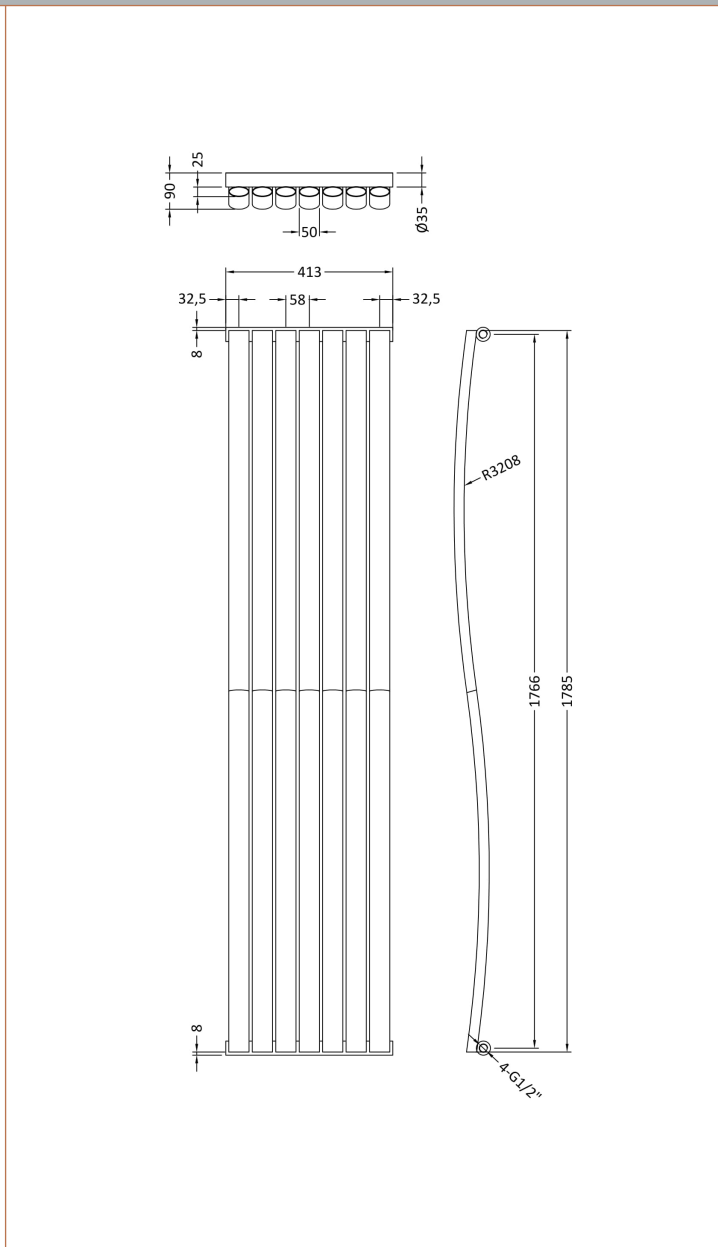

Sales Code: HLW95

Description: Revive Wave Designer Radiator 1785X413

**Product Dimensions**

Height (mm):	1785
Width (mm):	413
Depth (mm):	90
Length (mm):	
Nett Weight (kg):	24.08

**Packaging Dimensions**

Height (mm):	1880
Width (mm):	475
Length (mm):	130
Gross Weight (kg):	24.58

**Packaging Data**

Box Colour:	White Cardboard Shrinkwrapped
Box Qty:	1
Label Size:	100 x 50
Label Colour:	White Label
Label Qty:	2

**Outer Box Dimensions (If Applicable)**

Height (mm):	
Width (mm):	
Length (mm):	
Gross Weight (kg):	
Barcode:	5056211886105

**Product Details**

Country of Origin:	China
Fitting Instruction:	No
Certification:	CE & UKCA: Yes    RoHS: N/A    WEEE: N/A
Colour/Finish:	High Gloss White
RAL No:	9016
Product Material:	Steel
Heat Element Wattage:	Not Applicable
Heating Element Wattage Compatible:	N/A
BTU Outputs:	30°C / 1345    50°C / 2164    60°C / 2741
Thermal Outputs: (Watts)	30°C / 394    50°C / 634    60°C / 752
Pipe Centres - If Vertical:	
Pipe Centres - If Horizontal:	503
Max Projection:	205mm
Tube Diameter:	
Packaging Volume (L):	
Wall to Centre of Tappings:	N/A
Floor to Centre of Tappings:	51
Dual Fuel:	N/A
IP Rating:	