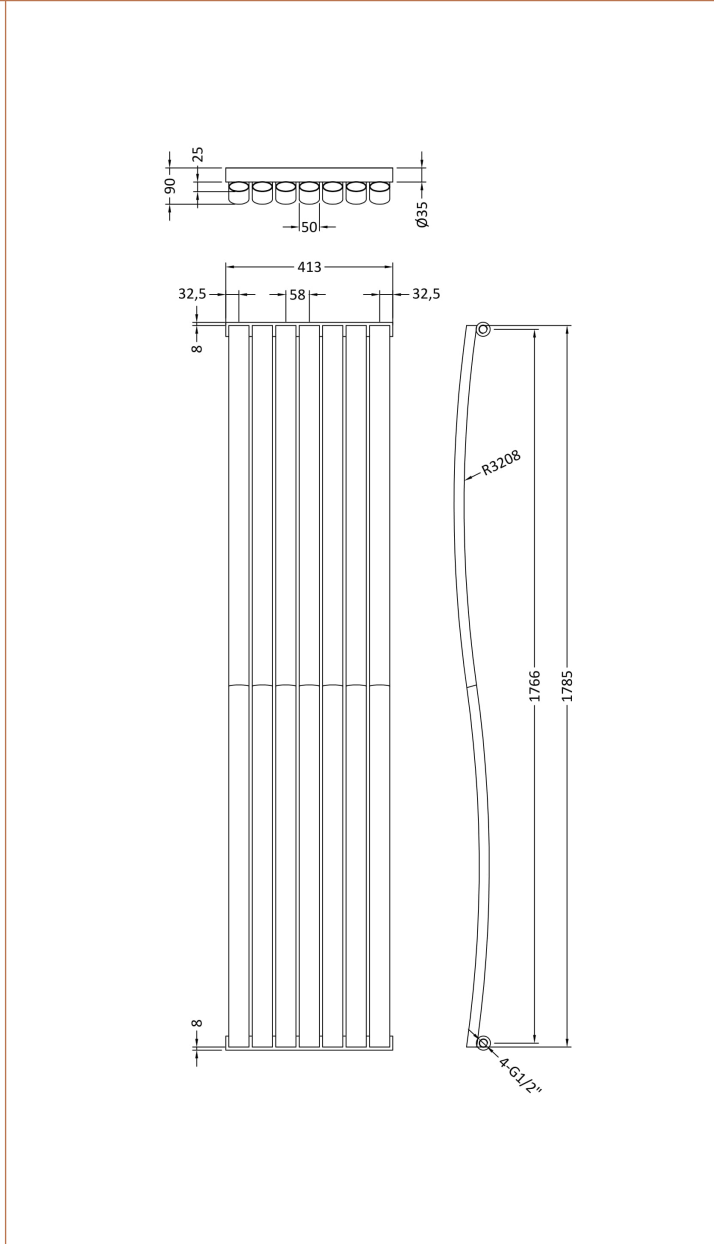

Sales Code: HLW95

Description: Revive Wave Designer Radiator 1785X413

Product Dimensions

Height (mm):	1785
Width (mm):	413
Depth (mm):	90
Length (mm):	
Nett Weight (kg):	24.08

Packaging Dimensions

Height (mm):	140
Width (mm):	475
Length (mm):	1850
Gross Weight (kg):	24.58

Packaging Data

Box Colour:	White Cardboard Shrinkwrapped
Box Qty:	1
Label Size:	100 x 50
Label Colour:	White Label
Label Qty:	2

Outer Box Dimensions (If Applicable)

Height (mm):	
Width (mm):	
Length (mm):	
Gross Weight (kg):	
Barcode:	5056211886105

Product Details

Country of Origin:	China
Fitting Instruction:	No
Certification:	CE & UKCA: Yes RoHS: N/A WEEE: N/A
Colour/Finish:	High Gloss White
RAL No:	9016
Product Material:	Steel
Heat Element Wattage:	Not Applicable
Heating Element Wattage Compatible:	N/A
BTU Outputs:	30°C / 1345 50°C / 2164 60°C / 2741
Thermal Outputs: (Watts)	30°C / 394 50°C / 634 60°C / 752
Pipe Centres - If Vertical:	
Pipe Centres - If Horizontal:	503
Max Projection:	205mm
Tube Diameter:	
Packaging Volume (L):	
Wall to Centre of Tappings:	N/A
Floor to Centre of Tappings:	51
Dual Fuel:	N/A
IP Rating:	