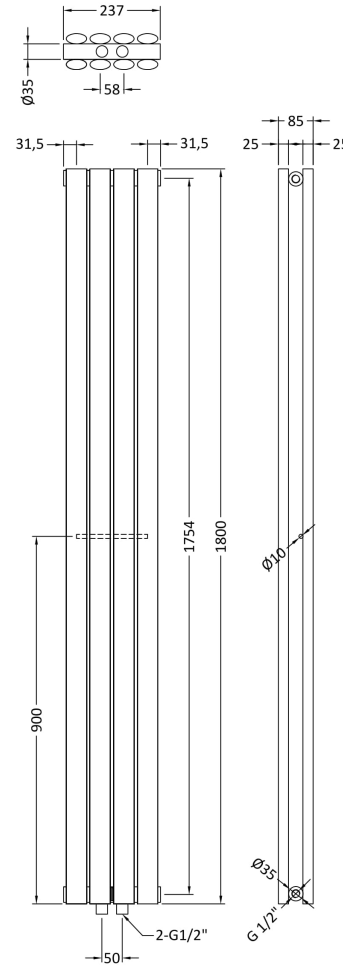

Sales Code: HRE007

Description: Revive Cloakroom Radiator

Product Dimensions

Height (mm):	1800
Width (mm):	237
Depth (mm):	85
Length (mm):	
Nett Weight (kg):	20.38

Packaging Dimensions

Height (mm):	105
Width (mm):	295
Length (mm):	1875
Gross Weight (kg):	24

Packaging Data

Box Colour:	White Cardboard Shrinkwrapped
Box Qty:	1
Label Size:	100 x 50
Label Colour:	White Label
Label Qty:	2

Outer Box Dimensions (If Applicable)

Height (mm):	
Width (mm):	
Length (mm):	
Gross Weight (kg):	
Barcode:	5055369027705

Product Details

Country of Origin:	China		
Fitting Instruction:	No		
Certification:	CE & UKCA: No	RoHS: N/A	WEEE: N/A
Colour/Finish:	White		
RAL No:	9016		
Product Material:	Steel		
Heat Element Wattage:	Not Applicable		
Heating Element Wattage Compatible:	N/A		
BTU Outputs:	30°C / 1232	50°C / 2461	60°C / 3118
Thermal Outputs: (Watts)	30°C / 361	50°C / 721	60°C / 900
Pipe Centres - If Vertical:	59mm		
Pipe Centres - If Horizontal:	N/A		
Max Projection:	110mm		
Tube Diameter:	N/A		
Packaging Volume (L):			
Wall to Centre of Tappings:	N/A		
Floor to Centre of Tappings:	70		
Dual Fuel:	N/A		
IP Rating:			