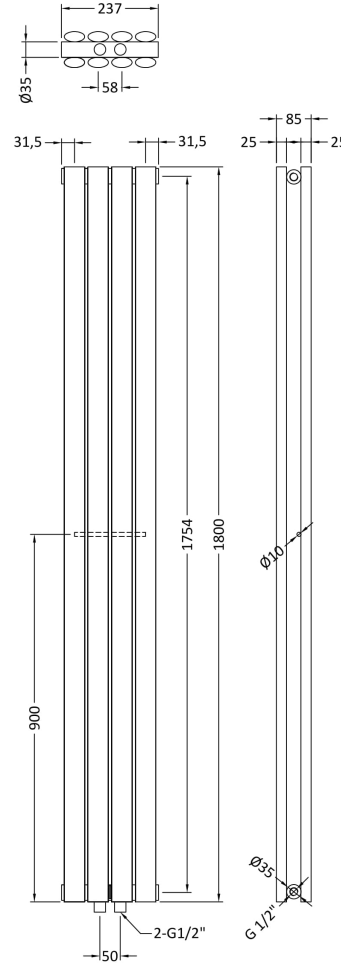

Sales Code: HRE007

Description: Revive Cloakroom Radiator

Product Dimensions

Height (mm):	1800
Width (mm):	237
Depth (mm):	85
Length (mm):	
Nett Weight (kg):	20.38

Packaging Dimensions

Height (mm):	105
Width (mm):	295
Length (mm):	1875
Gross Weight (kg):	24

Packaging Data

Box Colour:	White Cardboard Shrinkwrapped
Box Qty:	1
Label Size:	100 x 50
Label Colour:	White Label
Label Qty:	2

Outer Box Dimensions (If Applicable)

Height (mm):	
Width (mm):	
Length (mm):	
Gross Weight (kg):	
Barcode:	5055369027705

Product Details

Country of Origin:	China
Fitting Instruction:	No
Certification:	CE: No RoHS: N/A WEEE: N/A
Colour/Finish:	White
RAL No:	9016
Product Material:	Steel
Heat Element Wattage:	Not Applicable
Heating Element Wattage Compatible:	N/A
BTU Outputs:	30°C / 1232 50°C / 2461 60°C / 3118
Thermal Outputs: (Watts)	30°C / 361 50°C / 721 60°C / 900
Pipe Centres - If Vertical:	59mm
Pipe Centres - If Horizontal:	N/A
Max Projection:	110mm
Tube Diameter:	N/A
Packaging Volume (L):	
Wall to Centre of Tappings:	N/A
Floor to Centre of Tappings:	70
Dual Fuel:	N/A
IP Rating:	