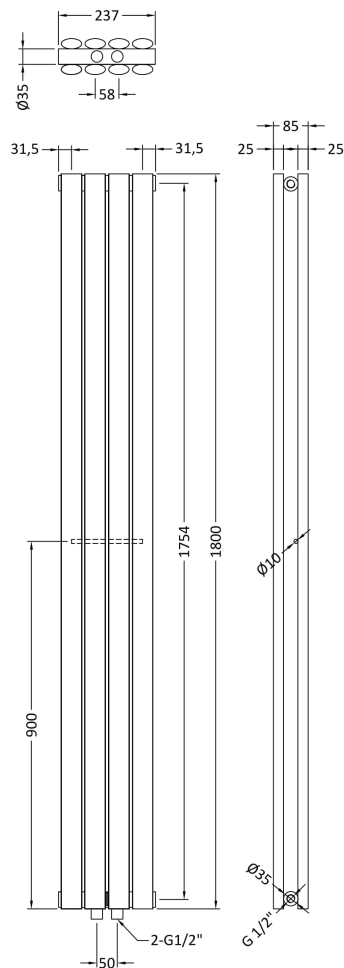

Sales Code: HRE009

Description: Revive Cloakroom Radiator

Product Dimensions

Height (mm):	1800
Width (mm):	237
Depth (mm):	85
Length (mm):	
Nett Weight (kg):	20.42

Packaging Dimensions

Height (mm):	105
Width (mm):	295
Length (mm):	1875
Gross Weight (kg):	24

Packaging Data

Box Colour:	White Cardboard Shrinkwrapped
Box Qty:	1
Label Size:	100 x 50
Label Colour:	White Label
Label Qty:	2

Outer Box Dimensions (If Applicable)

Height (mm):	
Width (mm):	
Length (mm):	
Gross Weight (kg):	
Barcode:	5055369078011

Product Details

Country of Origin:	China
Fitting Instruction:	No
Certification:	CE: No RoHS: N/A WEEE: N/A
Colour/Finish:	Anthracite
RAL No:	7016
Product Material:	Steel
Heat Element Wattage:	Not Applicable
Heating Element Wattage Compatible:	N/A
BTU Outputs:	30°C / 1232 50°C / 2461 60°C / 3118
Thermal Outputs: (Watts)	30°C / 361 50°C / 721 60°C / 900
Pipe Centres - If Vertical:	59mm
Pipe Centres - If Horizontal:	N/A
Max Projection:	120mm
Tube Diameter:	N/A
Packaging Volume (L):	
Wall to Centre of Tappings:	N/A
Floor to Centre of Tappings:	70
Dual Fuel:	N/A
IP Rating:	