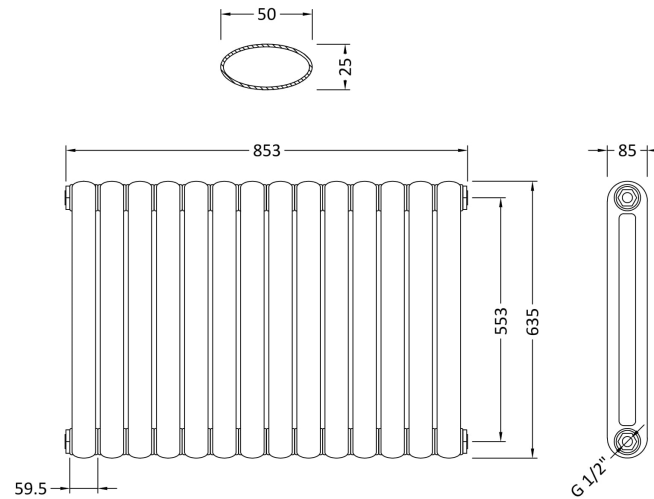

Sales Code: HSA004

Description: Salvia Radiator 635X863mm

Product Dimensions

Height (mm):	635
Width (mm):	853
Depth (mm):	85
Length (mm):	
Nett Weight (kg):	26.6

Packaging Dimensions

Height (mm):	110
Width (mm):	695
Length (mm):	980
Gross Weight (kg):	28.6

Packaging Data

Box Colour:	White Cardboard Shrinkwrapped
Box Qty:	1
Label Size:	100 x 50
Label Colour:	White Label
Label Qty:	2

Outer Box Dimensions (If Applicable)

Height (mm):	
Width (mm):	
Length (mm):	
Gross Weight (kg):	
Barcode:	5055369023196

Product Details

Country of Origin:	China		
Fitting Instruction:	No		
Certification:	CE & UKCA: No	RoHS: N/A	WEEE: N/A
Colour/Finish:	White		
RAL No:	9016		
Product Material:	Steel		
Heat Element Wattage:	Not Applicable		
Heating Element Wattage Compatible:	N/A		
BTU Outputs:	30°C / 1635	50°C / 3129	60°C / 3964
Thermal Outputs: (Watts)	30°C / 479	50°C / 917	60°C / 1155
Pipe Centres - If Vertical:	953mm		
Pipe Centres - If Horizontal:	N/A		
Max Projection:	130mm		
Tube Diameter:	N/A		
Packaging Volume (L):			
Wall to Centre of Tappings:	N/A		
Floor to Centre of Tappings:	80		
Dual Fuel:	N/A		
IP Rating:			