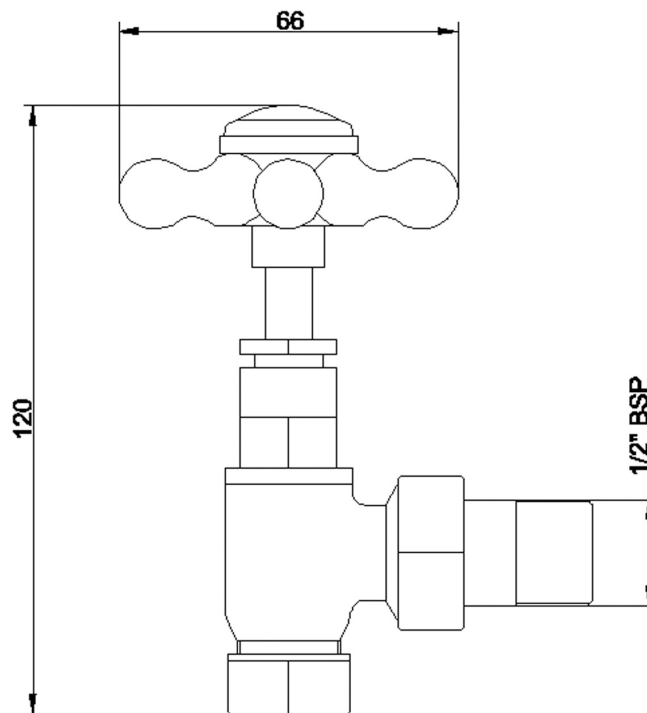

Sales Code: HT300

Description: Angled Cross Top Radiator Valve Pk Pairs

Product Dimensions

Height (mm):	121
Width (mm):	63
Depth (mm):	63
Length (mm):	
Nett Weight (kg):	0.92

Packaging Dimensions

Height (mm):	55
Width (mm):	110
Length (mm):	170
Gross Weight (kg):	0.92

Packaging Data

Box Colour:	White Cardboard Box
Box Qty:	1
Label Size:	100 x 50
Label Colour:	White Label
Label Qty:	1

Outer Box Dimensions (If Applicable)

Height (mm):	
Width (mm):	
Length (mm):	
Gross Weight (kg):	
Barcode:	5055146107422

Product Details

Country of Origin:	China		
Fitting Instruction:	No		
Certification:	CE & UKCA: N/A	RoHS: N/A	WEEE: N/A
Colour/Finish:	Chrome		
RAL No:	N/A		
Product Material:	Steel		
Heat Element Wattage:	Not Applicable		
Heating Element Wattage Compatible:	N/A		
BTU Outputs:	30°C / N/A	50°C / N/A	60°C /
Thermal Outputs: (Watts)	30°C / N/A	50°C / N/A	60°C /
Pipe Centres - If Vertical:	N/A		
Pipe Centres - If Horizontal:	N/A		
Max Projection:	70mm		
Tube Diameter:	N/A		
Packaging Volume (L):	N/A		
Wall to Centre of Tappings:	N/A		
Floor to Centre of Tappings:	N/A		
Dual Fuel:	N/A		
IP Rating:			