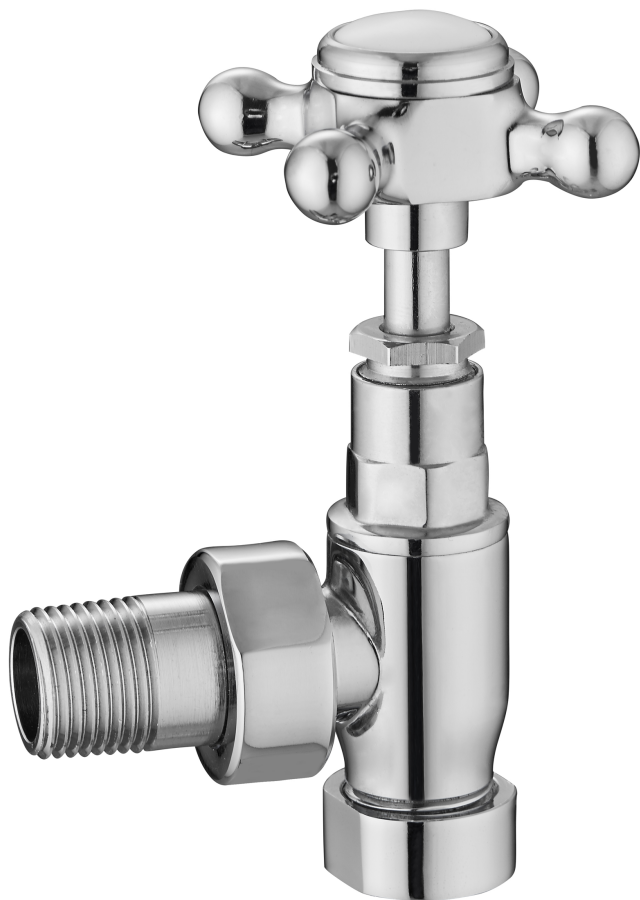

Sales Code: HT300

Description: Angled Cross Top Radiator Valve Pk Pairs

Product Dimensions

Height (mm):	121
Width (mm):	63
Depth (mm):	63
Length (mm):	
Nett Weight (kg):	0.92

Packaging Dimensions

Height (mm):	55
Width (mm):	110
Length (mm):	170
Gross Weight (kg):	0.92

Packaging Data

Box Colour:	White Cardboard Box
Box Qty:	1
Label Size:	100 x 50
Label Colour:	White Label
Label Qty:	1

Outer Box Dimensions (If Applicable)

Height (mm):	
Width (mm):	
Length (mm):	
Gross Weight (kg):	
Barcode:	5055146107422

Product Details

Country of Origin:	China		
Fitting Instruction:	No		
Certification:	CE & UKCA: N/A	RoHS: N/A	WEEE: N/A
Colour/Finish:	Chrome		
RAL No:	N/A		
Product Material:	Steel		
Heat Element Wattage:	Not Applicable		
Heating Element Wattage Compatible:	N/A		
BTU Outputs:	30°C / N/A	50°C / N/A	60°C /
Thermal Outputs: (Watts)	30°C / N/A	50°C / N/A	60°C /
Pipe Centres - If Vertical:	N/A		
Pipe Centres - If Horizontal:	N/A		
Max Projection:	70mm		
Tube Diameter:	N/A		
Packaging Volume (L):	N/A		
Wall to Centre of Tappings:	N/A		
Floor to Centre of Tappings:	N/A		
Dual Fuel:	N/A		
IP Rating:			