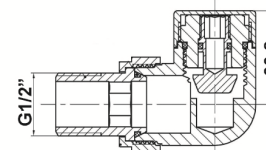

Sales Code: HT321

Description: Corner - Minimalist Rad Valve

Diagram shown is the valve with 'handwheel' control

Diagram shown is the valve with 'lockshield' control

Product Dimensions

Height (mm):	70
Width (mm):	68
Depth (mm):	49
Length (mm):	
Nett Weight (kg):	0.62

Packaging Dimensions

Height (mm):	60
Width (mm):	90
Length (mm):	95
Gross Weight (kg):	0.62

Packaging Data

Box Colour:	White Cardboard Box
Box Qty:	1
Label Size:	100 x 50
Label Colour:	White Label
Label Qty:	1

Outer Box Dimensions (If Applicable)

Height (mm):	
Width (mm):	
Length (mm):	
Gross Weight (kg):	
Barcode:	5055275871034

Product Details

Country of Origin:	United Kingdom		
Fitting Instruction:	No		
Certification:	CE: N/A	RoHS: N/A	WEEE: No
Colour/Finish:	Chrome		
RAL No:	N/A		
Product Material:	Brass		
Heat Element Wattage:	Not Applicable		
Heating Element Wattage Compatible:	N/A		
BTU Outputs:	30°C / N/A	50°C / N/A	60°C /
Thermal Outputs: (Watts)	30°C / N/A	50°C / N/A	60°C /
Pipe Centres - If Vertical:	N/A		
Pipe Centres - If Horizontal:	N/A		
Max Projection:			
Tube Diameter:	15mm		
Packaging Volume (L):	N/A		
Wall to Centre of Tappings:	N/A		
Floor to Centre of Tappings:	N/A		
Dual Fuel:	N/A		
IP Rating:			