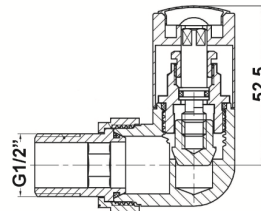

Sales Code: HT321

Description: Corner - Minimalist Rad Valve

Diagram shown is the valve with 'handwheel' control

Diagram shown is the valve with 'lockshield' control

Product Dimensions

Height (mm):	70
Width (mm):	68
Depth (mm):	49
Length (mm):	
Nett Weight (kg):	0.62

Packaging Dimensions

Height (mm):	60
Width (mm):	90
Length (mm):	95
Gross Weight (kg):	0.62

Packaging Data

Box Colour:	White Cardboard Box
Box Qty:	1
Label Size:	100 x 50
Label Colour:	White Label
Label Qty:	1

Outer Box Dimensions (If Applicable)

Height (mm):	
Width (mm):	
Length (mm):	
Gross Weight (kg):	
Barcode:	5055275871034

Product Details

Country of Origin:	United Kingdom		
Fitting Instruction:	No		
Certification:	CE: N/A	RoHS: N/A	WEEE: No
Colour/Finish:	Chrome		
RAL No:	N/A		
Product Material:	Brass		
Heat Element Wattage:	Not Applicable		
Heating Element Wattage Compatible:	N/A		
BTU Outputs:	30°C / N/A	50°C / N/A	60°C /
Thermal Outputs: (Watts)	30°C / N/A	50°C / N/A	60°C /
Pipe Centres - If Vertical:	N/A		
Pipe Centres - If Horizontal:	N/A		
Max Projection:			
Tube Diameter:	15mm		
Packaging Volume (L):	N/A		
Wall to Centre of Tappings:	N/A		
Floor to Centre of Tappings:	N/A		
Dual Fuel:	N/A		
IP Rating:			