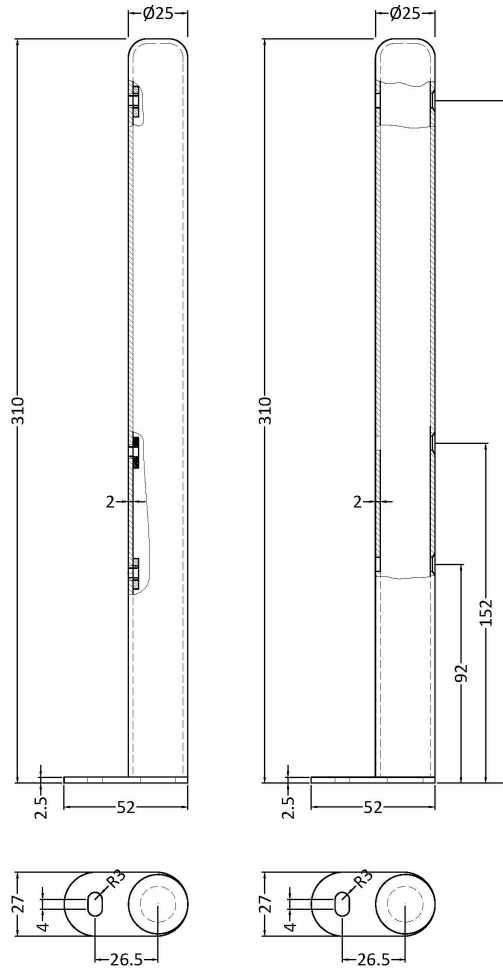

Sales Code: HX300

Description: Colosseum Floor Mounting Kit

Product Dimensions

Height (mm):	310
Width (mm):	27
Depth (mm):	52
Length (mm):	
Nett Weight (kg):	1.57

Packaging Dimensions

Height (mm):	85
Width (mm):	110
Length (mm):	350
Gross Weight (kg):	1.57

Packaging Data

Box Colour:	White Cardboard Box
Box Qty:	1
Label Size:	100 x 50
Label Colour:	White Label
Label Qty:	1

Outer Box Dimensions (If Applicable)

Height (mm):	
Width (mm):	
Length (mm):	
Gross Weight (kg):	
Barcode:	5055146171782

Product Details

Country of Origin:	China		
Fitting Instruction:	No		
Certification:	CE & UKCA: N/A	RoHS: N/A	WEEE: N/A
Colour/Finish:	White		
RAL No:	9016		
Product Material:	Steel		
Heat Element Wattage:	Not Applicable		
Heating Element Wattage Compatible:	N/A		
BTU Outputs:	30°C / N/A	50°C / N/A	60°C /
Thermal Outputs: (Watts)	30°C / N/A	50°C / N/A	60°C /
Pipe Centres - If Vertical:	N/A		
Pipe Centres - If Horizontal:	N/A		
Max Projection:			
Tube Diameter:	N/A		
Packaging Volume (L):	N/A		
Wall to Centre of Tappings:	N/A		
Floor to Centre of Tappings:	N/A		
Dual Fuel:	N/A		
IP Rating:			