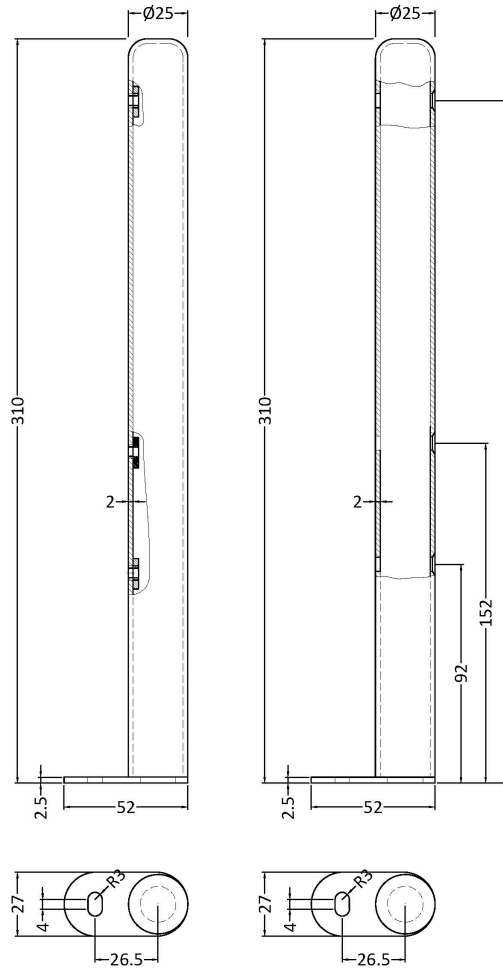

Sales Code: HX300

Description: Colosseum Floor Mounting Kit

Product Dimensions

Height (mm):	310
Width (mm):	27
Depth (mm):	52
Length (mm):	
Nett Weight (kg):	1.57

Packaging Dimensions

Height (mm):	85
Width (mm):	110
Length (mm):	350
Gross Weight (kg):	1.57

Packaging Data

Box Colour:	White Cardboard Box
Box Qty:	1
Label Size:	100 x 50
Label Colour:	White Label
Label Qty:	1

Outer Box Dimensions (If Applicable)

Height (mm):	
Width (mm):	
Length (mm):	
Gross Weight (kg):	
Barcode:	5055146171782

Product Details

Country of Origin:	China
Fitting Instruction:	No
Certification:	CE & UKCA: N/A RoHS: N/A WEEE: N/A
Colour/Finish:	White
RAL No:	9016
Product Material:	Steel
Heat Element Wattage:	Not Applicable
Heating Element Wattage Compatible:	N/A
BTU Outputs:	30°C / N/A 50°C / N/A 60°C /
Thermal Outputs: (Watts)	30°C / N/A 50°C / N/A 60°C /
Pipe Centres - If Vertical:	N/A
Pipe Centres - If Horizontal:	N/A
Max Projection:	
Tube Diameter:	N/A
Packaging Volume (L):	N/A
Wall to Centre of Tappings:	N/A
Floor to Centre of Tappings:	N/A
Dual Fuel:	N/A
IP Rating:	