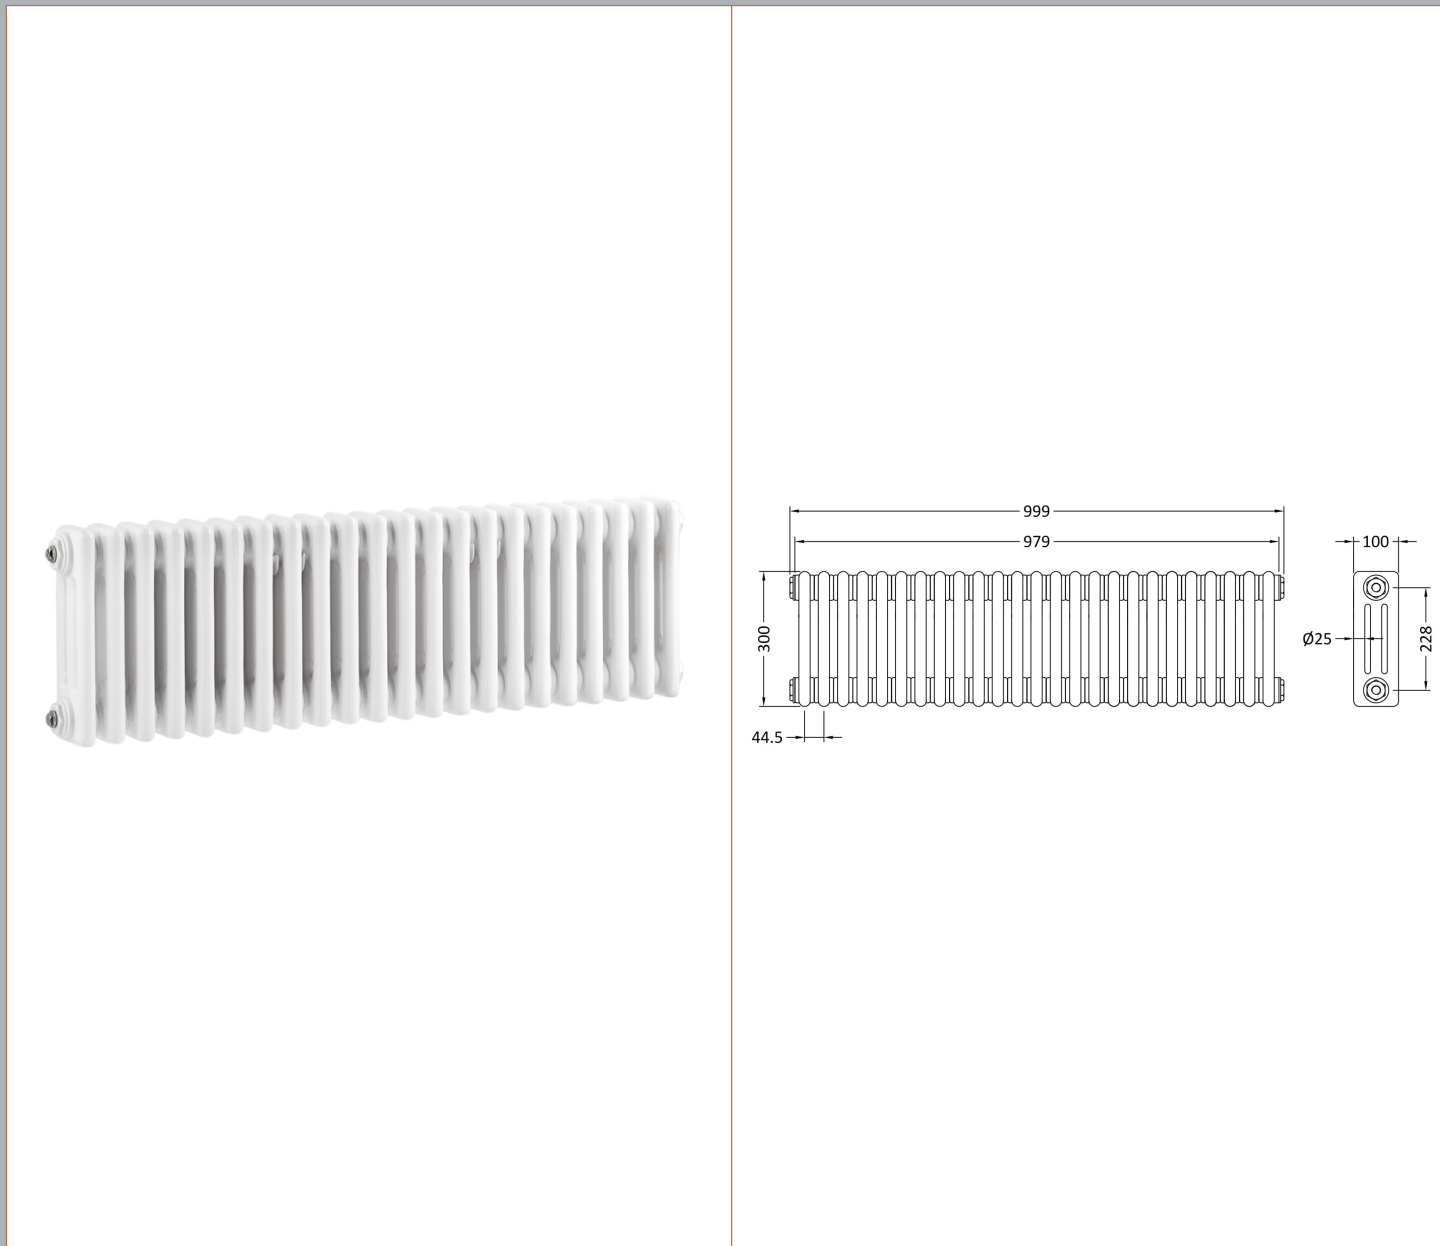

Sales Code: HX303

Description: Colosseum Triple Radiator 300mmx999mm

Product Dimensions

Height (mm):	300
Width (mm):	999
Depth (mm):	100
Length (mm):	
Nett Weight (kg):	21.61

Packaging Dimensions

Height (mm):	140
Width (mm):	390
Length (mm):	1110
Gross Weight (kg):	21.61

Packaging Data

Box Colour:	White Cardboard Shrinkwrapped
Box Qty:	1
Label Size:	100 x 50
Label Colour:	White Label
Label Qty:	2

Outer Box Dimensions (If Applicable)

Height (mm):	
Width (mm):	
Length (mm):	
Gross Weight (kg):	
Barcode:	5055146171683

Product Details

Country of Origin:	China		
Fitting Instruction:	No		
Certification:	CE & UKCA: No	RoHS: N/A	WEEE: N/A
Colour/Finish:	White		
RAL No:	9016		
Product Material:	Steel		
Heat Element Wattage:	Not Applicable		
Heating Element Wattage Compatible:	N/A		
BTU Outputs:	30°C / 1205	50°C / 2256	60°C / 2858
Thermal Outputs: (Watts)	30°C / 353	50°C / 661	60°C / 827
Pipe Centres - If Vertical:	1011mm		
Pipe Centres - If Horizontal:	N/A		
Max Projection:	180mm		
Tube Diameter:	25mm		
Packaging Volume (L):	57		
Wall to Centre of Tappings:	N/A		
Floor to Centre of Tappings:	75		
Dual Fuel:	N/A		
IP Rating:			