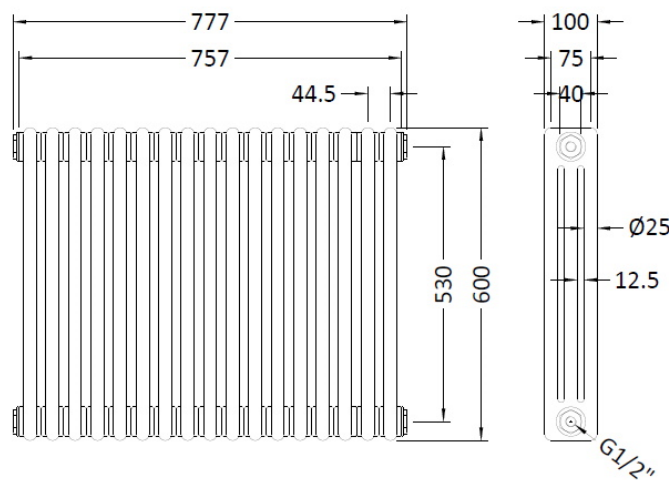

Sales Code: HX305

Description: Colosseum Triple Radiator 600mmx777mm

Product Dimensions

Height (mm):	600
Width (mm):	777
Depth (mm):	100
Length (mm):	
Nett Weight (kg):	30.6

Packaging Dimensions

Height (mm):	140
Width (mm):	690
Length (mm):	875
Gross Weight (kg):	32.6

Packaging Data

Box Colour:	White Cardboard Shrinkwrapped
Box Qty:	1
Label Size:	100 x 50
Label Colour:	White Label
Label Qty:	2

Outer Box Dimensions (If Applicable)

Height (mm):	
Width (mm):	
Length (mm):	
Gross Weight (kg):	
Barcode:	5055146171706

Product Details

Country of Origin:	China		
Fitting Instruction:	No		
Certification:	CE & UKCA: No	RoHS: N/A	WEEE: N/A
Colour/Finish:	White		
RAL No:	9016		
Product Material:	Steel		
Heat Element Wattage:	Not Applicable		
Heating Element Wattage Compatible:	N/A		
BTU Outputs:	30°C / 1765	50°C / 3348	60°C / 4241
Thermal Outputs: (Watts)	30°C / 517	50°C / 981	60°C / 1233
Pipe Centres - If Vertical:	651mm		
Pipe Centres - If Horizontal:	N/A		
Max Projection:	180mm		
Tube Diameter:	25mm		
Packaging Volume (L):	81		
Wall to Centre of Tappings:	N/A		
Floor to Centre of Tappings:	75		
Dual Fuel:	N/A		
IP Rating:			