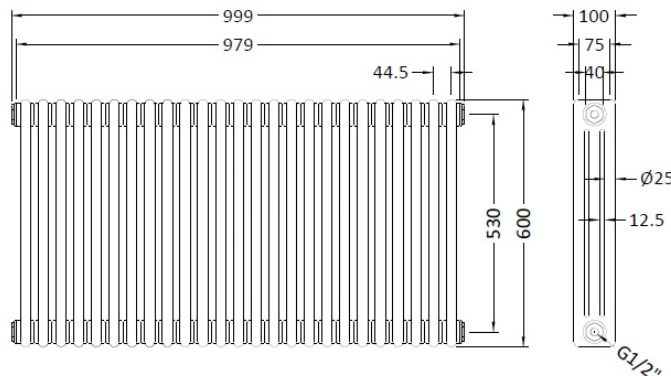

Sales Code: HX306

Description: Colosseum Triple Radiator 600mmx999mm

Product Dimensions

Height (mm):	600
Width (mm):	999
Depth (mm):	100
Length (mm):	
Nett Weight (kg):	39.6

Packaging Dimensions

Height (mm):	140
Width (mm):	690
Length (mm):	1100
Gross Weight (kg):	41.6

Packaging Data

Box Colour:	White Cardboard Shrinkwrapped
Box Qty:	1
Label Size:	100 x 50
Label Colour:	White Label
Label Qty:	2

Outer Box Dimensions (If Applicable)

Height (mm):	
Width (mm):	
Length (mm):	
Gross Weight (kg):	
Barcode:	5055146171713

Product Details

Country of Origin:	China		
Fitting Instruction:	No		
Certification:	CE & UKCA: No	RoHS: N/A	WEEE: N/A
Colour/Finish:	White		
RAL No:	9016		
Product Material:	Steel		
Heat Element Wattage:	Not Applicable		
Heating Element Wattage Compatible:	N/A		
BTU Outputs:	30°C / 2283	50°C / 4334	60°C / 5491
Thermal Outputs: (Watts)	30°C / 669	50°C / 1270	60°C / 1560
Pipe Centres - If Vertical:	1101mm		
Pipe Centres - If Horizontal:	N/A		
Max Projection:	180mm		
Tube Diameter:	25mm		
Packaging Volume (L):	102		
Wall to Centre of Tappings:	N/A		
Floor to Centre of Tappings:	75		
Dual Fuel:	N/A		
IP Rating:			