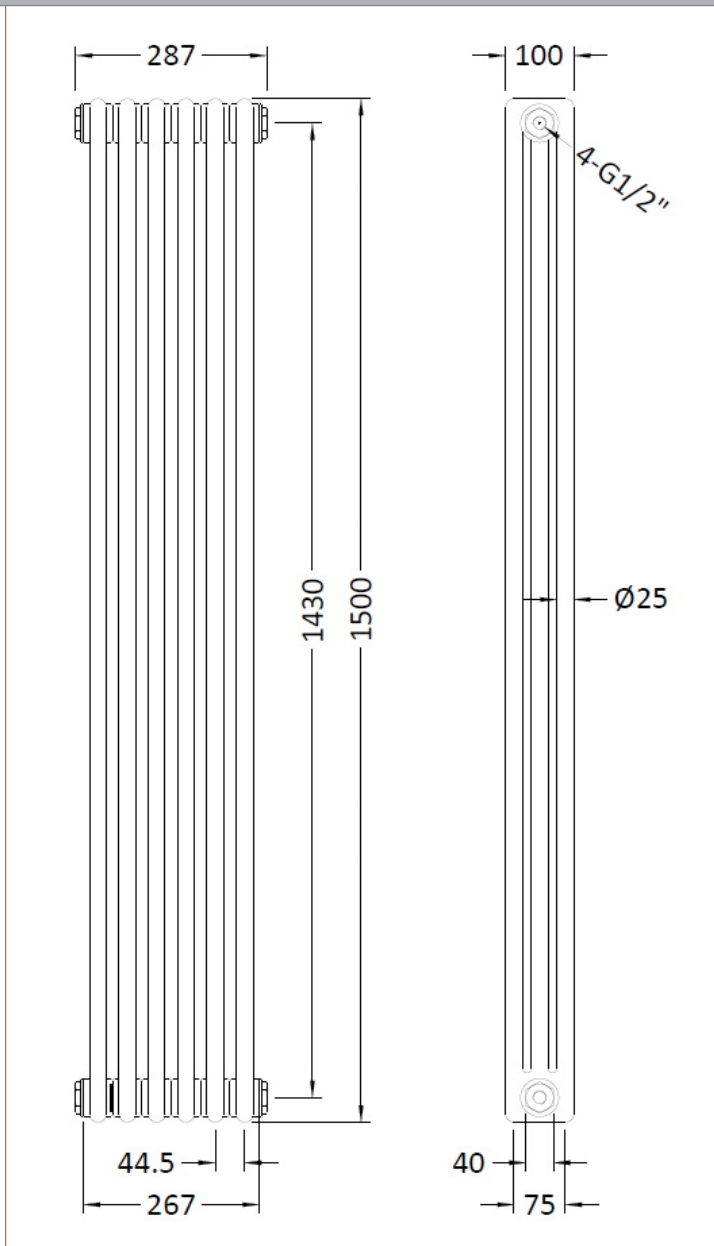

Sales Code: HX308

Description: Colosseum Triple Radiator 1500mmx287mm

Product Dimensions

Height (mm):	1500
Width (mm):	287
Depth (mm):	100
Length (mm):	
Nett Weight (kg):	24

Packaging Dimensions

Height (mm):	1590
Width (mm):	380
Length (mm):	140
Gross Weight (kg):	26

Packaging Data

Box Colour:	White Cardboard Shrinkwrapped
Box Qty:	1
Label Size:	100 x 50
Label Colour:	White Label
Label Qty:	2

Outer Box Dimensions (If Applicable)

Height (mm):	
Width (mm):	
Length (mm):	
Gross Weight (kg):	
Barcode:	5055146171737

Product Details

Country of Origin:	China		
Fitting Instruction:	No		
Certification:	CE: No	RoHS: N/A	WEEE: N/A
Colour/Finish:	White		
RAL No:	9016		
Product Material:	Steel		
Heat Element Wattage:	Not Applicable		
Heating Element Wattage Compatible:	N/A		
BTU Outputs:	30°C / 1468	50°C / 2897	60°C / 3670
Thermal Outputs: (Watts)	30°C / 430	50°C / 849	60°C / 1060
Pipe Centres - If Vertical:	381mm		
Pipe Centres - If Horizontal:	N/A		
Max Projection:	180mm		
Tube Diameter:	25mm		
Packaging Volume (L):	77		
Wall to Centre of Tappings:	N/A		
Floor to Centre of Tappings:	75		
Dual Fuel:	N/A		
IP Rating:			