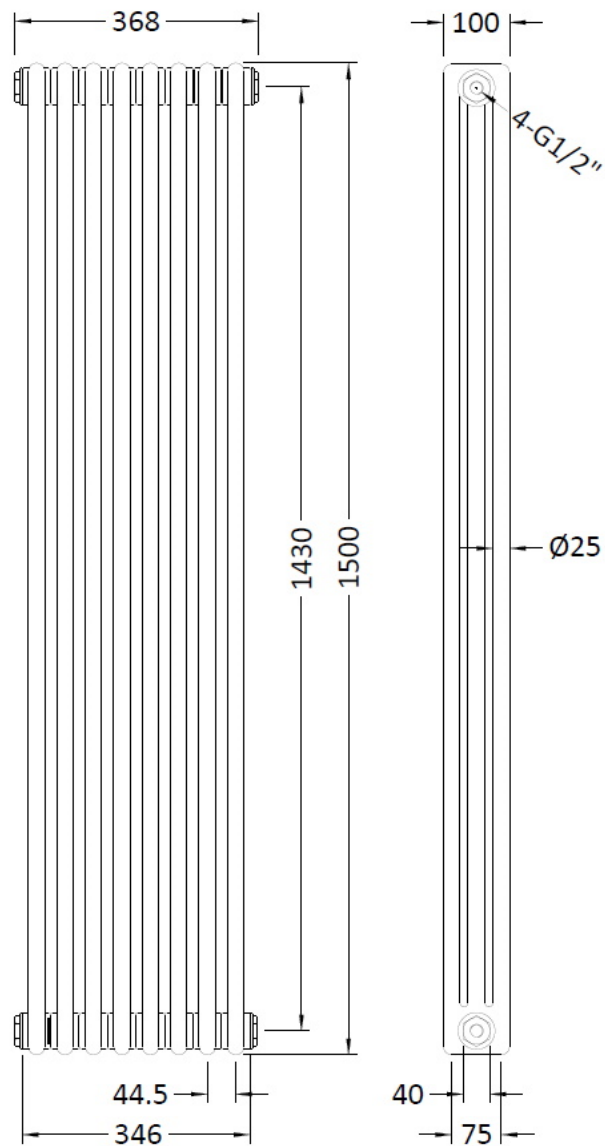

Sales Code: HX309

Description: Colosseum Triple Radiator 1500mmx368mm

Product Dimensions

Height (mm):	1500
Width (mm):	368
Depth (mm):	100
Length (mm):	
Nett Weight (kg):	30.2

Packaging Dimensions

Height (mm):	140
Width (mm):	440
Length (mm):	1540
Gross Weight (kg):	30.2

Packaging Data

Box Colour:	White Cardboard Shrinkwrapped
Box Qty:	1
Label Size:	100 x 50
Label Colour:	White Label
Label Qty:	2

Outer Box Dimensions (If Applicable)

Height (mm):	
Width (mm):	
Length (mm):	
Gross Weight (kg):	
Barcode:	5055146171744

Product Details

Country of Origin:	China
Fitting Instruction:	No
Certification:	CE: No RoHS: N/A WEEE: N/A
Colour/Finish:	White
RAL No:	9016
Product Material:	Steel
Heat Element Wattage:	Not Applicable
Heating Element Wattage Compatible:	N/A
BTU Outputs:	30°C / 1959 50°C / 3863 60°C / 4894
Thermal Outputs: (Watts)	30°C / 574 50°C / 1132 60°C / 1443
Pipe Centres - If Vertical:	471mm
Pipe Centres - If Horizontal:	N/A
Max Projection:	140mm
Tube Diameter:	25mm
Packaging Volume (L):	97
Wall to Centre of Tappings:	N/A
Floor to Centre of Tappings:	75
Dual Fuel:	N/A
IP Rating:	