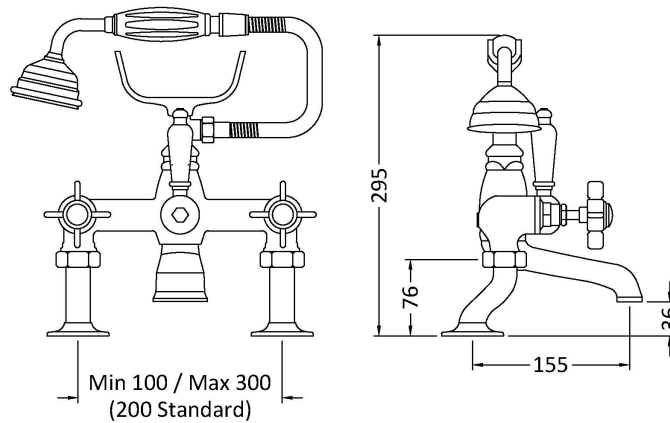

Sales Code: I303X

Description: Luxury 3/4" Cranked Bsm W/ Shower Kit

Product Dimensions

Height (mm):	295
Width (mm):	215
Depth (mm):	180
Length (mm):	
Nett Weight (kg):	3.53

Packaging Dimensions

Height (mm):	140
Width (mm):	235
Depth (mm):	265
Gross Weight (kg):	3.99

Packaging Data

Box Colour:	White Cardboard Box
Box Qty:	1
Label Size:	100 x 50
Label Colour:	White Label
Label Qty:	2

Outer Box Dimensions (If Applicable)

Height (mm):	315
Width (mm):	280
Depth (mm):	490
Length (mm):	
Gross Weight (kg):	17
Barcode:	5055146115878

Product Details

Country of Origin:	China
Fitting Instruction:	No
Product Material:	Brass
Control Type:	Manual
Waste Included:	Waste Not Included
Waste Type:	Not Applicable
WRAS Approval: No	Approval No: N/A
Valve/Cartridge Type:	Screw Down
Colour/Finish:	Chrome
Mount Type:	Deck
Operating Pressure (bar):	0.1
Flow Rates: (Litres Per Min)	0.1 bar: 12 0.5 bar: 36 1 bar: 48 2 bar: 0 3 bar: 0
Pipe Size:	22 mm (3/4" Bsp)
Pipe Centres:	200mm