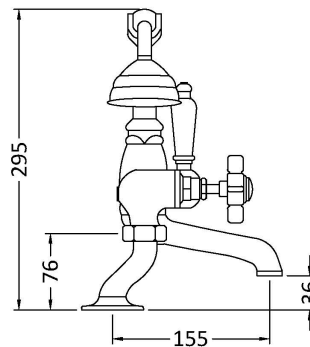

Sales Code: I303X

Description: Luxury 3/4" Cranked Bsm W/ Shower Kit

Product Dimensions

Height (mm):	295
Width (mm):	215
Depth (mm):	180
Length (mm):	
Nett Weight (kg):	3.53

Packaging Dimensions

Height (mm):	140
Width (mm):	235
Depth (mm):	265
Gross Weight (kg):	3.99

Packaging Data

Box Colour:	White Cardboard Box
Box Qty:	1
Label Size:	100 x 50
Label Colour:	White Label
Label Qty:	2

Outer Box Dimensions (If Applicable)

Height (mm):	315
Width (mm):	280
Depth (mm):	490
Length (mm):	
Gross Weight (kg):	17
Barcode:	5055146115878

Product Details

Country of Origin:	China
Fitting Instruction:	No
Product Material:	Brass
Control Type:	Manual
Waste Included:	Waste Not Included
Waste Type:	Not Applicable
WRAS Approval: No	Approval No: N/A
Valve/Cartridge Type:	Screw Down
Colour/Finish:	Chrome
Mount Type:	Deck
Operating Pressure (bar):	0.1
Flow Rates: (Litres Per Min)	0.1 bar: 12 0.5 bar: 36 1 bar: 48 2 bar: 0 3 bar: 0
Pipe Size:	22 mm (3/4" Bsp)
Pipe Centres:	200mm