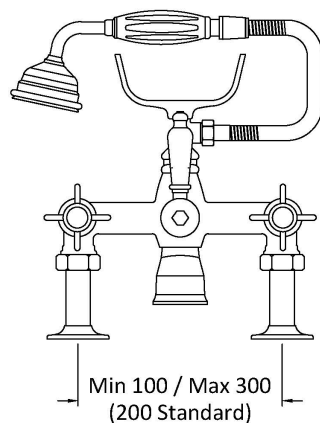

Sales Code: I303X

Description: Luxury 3/4" Cranked Bsm W/ Shower Kit

Product Dimensions

Height (mm):	295
Width (mm):	215
Depth (mm):	180
Length (mm):	
Nett Weight (kg):	3.53

Packaging Dimensions

Height (mm):	140
Width (mm):	235
Depth (mm):	265
Gross Weight (kg):	3.99

Packaging Data

Box Colour:	White Cardboard Box
Box Qty:	1
Label Size:	100 x 50
Label Colour:	White Label
Label Qty:	2

Outer Box Dimensions (If Applicable)

Height (mm):	315
Width (mm):	280
Depth (mm):	490
Length (mm):	
Gross Weight (kg):	17
Barcode:	5055146115878

Product Details

Country of Origin:	China
Fitting Instruction:	No
Product Material:	Brass
Control Type:	Manual
Waste Included:	Waste Not Included
Waste Type:	Not Applicable
WRAS Approval: No	Approval No: N/A
Valve/Cartridge Type:	Screw Down
Colour/Finish:	Chrome
Mount Type:	Deck
Operating Pressure (bar):	0.1
Flow Rates: (Litres Per Min)	0.1 bar: 12 0.5 bar: 36 1 bar: 48 2 bar: 0 3 bar: 0
Pipe Size:	22 mm (3/4" Bsp)
Pipe Centres:	200mm