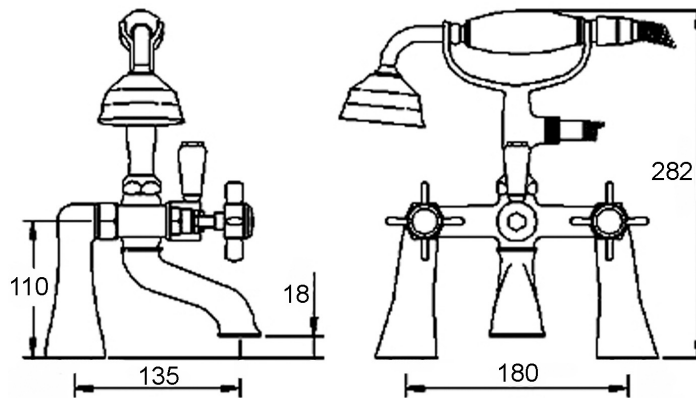

### Product Dimensions

Height (mm):	282
Width (mm):	220
Depth (mm):	165
Length (mm):	
Nett Weight (kg):	2.84

### Packaging Dimensions

Height (mm):	190
Width (mm):	205
Depth (mm):	250
Gross Weight (kg):	3.37

### Outer Box Dimensions (If Applicable)

Height (mm):	400
Width (mm):	270
Depth (mm):	430
Length (mm):	
Gross Weight (kg):	14
Barcode:	5055146109273

### Product Details

Country of Origin:	China
Fitting Instruction:	No
Product Material:	Brass
Control Type:	Manual
Waste Included:	Waste Not Included
Waste Type:	Not Applicable
WRAS Approval: No	Approval No: N/A
Valve/Cartridge Type:	Screw Down
Colour/Finish:	Chrome
Mount Type:	Deck
Operating Pressure (bar):	0.1
Flow Rates: (Litres Per Min)	0.1 bar: 11.5 0.5 bar: 35 1 bar: 48 2 bar: 0 3 bar: 0
Pipe Size:	22 mm (3/4" Bsp)
Pipe Centres:	180 mm