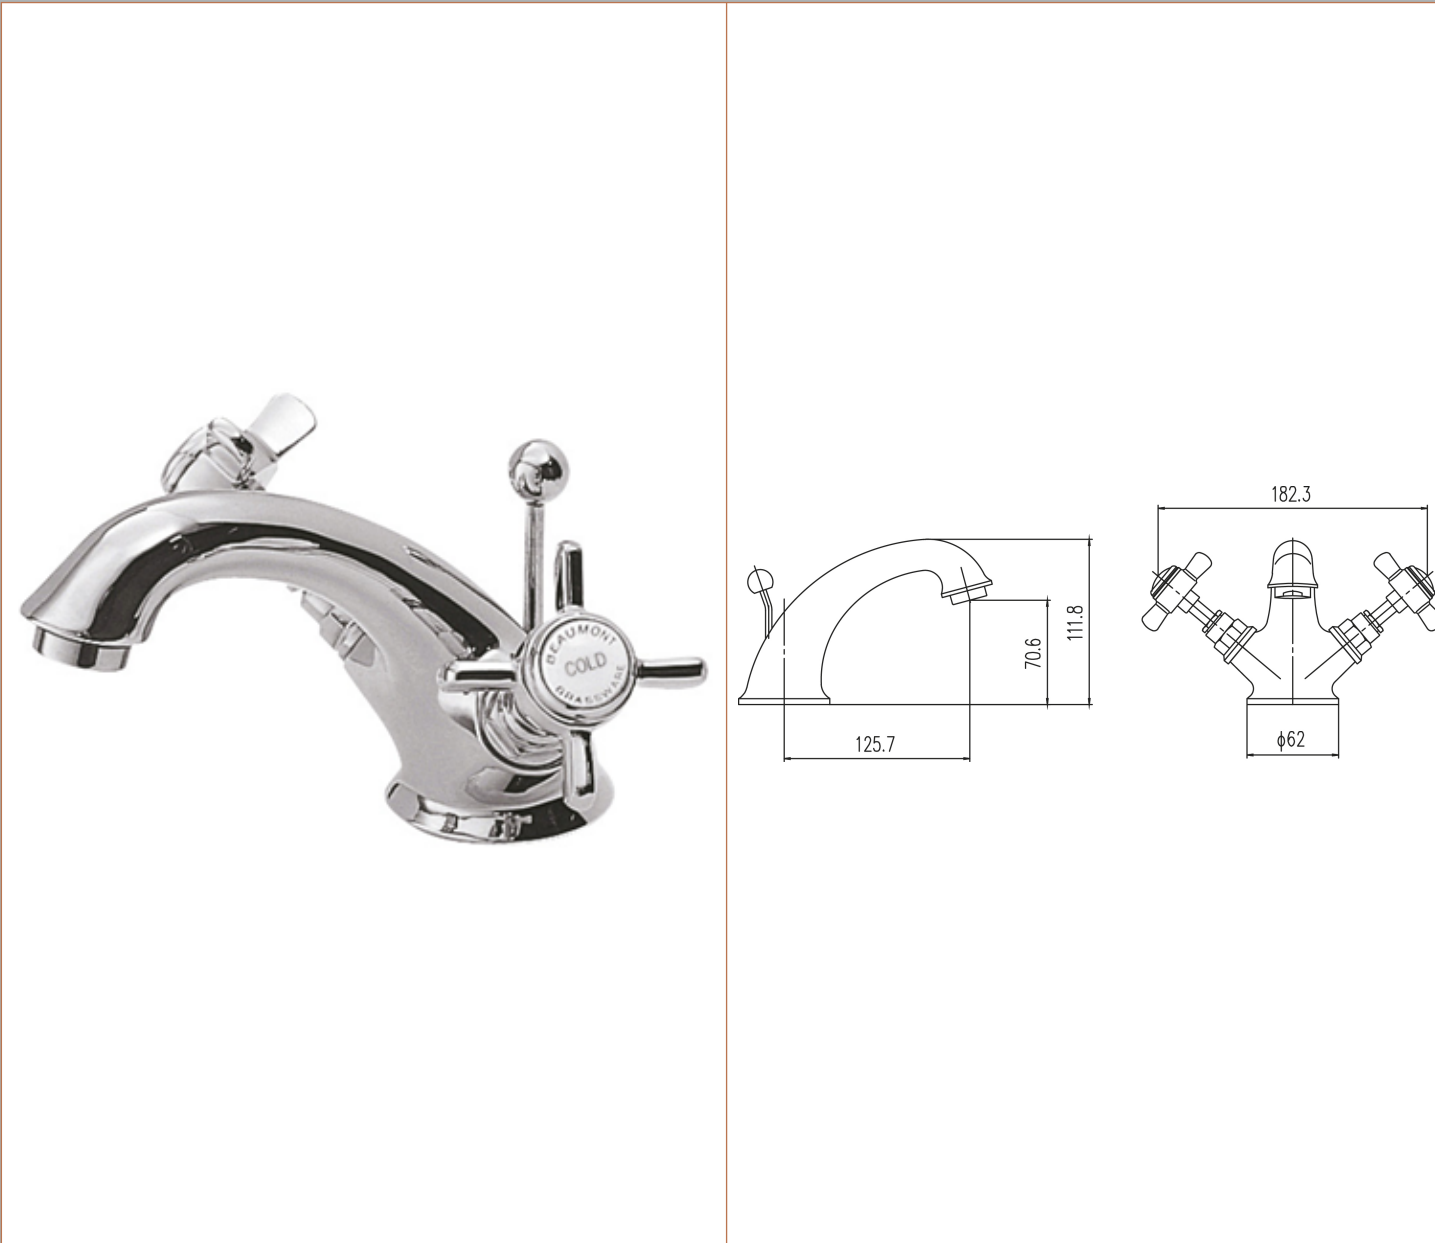

Sales Code: I305X

Description: Luxury Beaumont Mono W/Pop-Up Waste

**Product Dimensions**

Height (mm):	112
Width (mm):	62
Depth (mm):	197
Length (mm):	
Nett Weight (kg):	1.68

**Packaging Dimensions**

Height (mm):	120
Width (mm):	215
Depth (mm):	390
Gross Weight (kg):	2.31

**Packaging Data**

Box Colour:	White Cardboard Box
Box Qty:	1
Label Size:	100 x 50
Label Colour:	White Label
Label Qty:	2

**Outer Box Dimensions (If Applicable)**

Height (mm):	395
Width (mm):	415
Depth (mm):	440
Length (mm):	
Gross Weight (kg):	13
Barcode:	5055146112426

**Product Details**

Country of Origin:	China
Fitting Instruction:	No
Product Material:	Brass
Control Type:	Manual
Waste Included:	Waste Included
Waste Type:	Pop-Up
WRAS Approval:	Approval No: N/A
Valve/Cartridge Type:	Screw Down
Colour/Finish:	Chrome
Mount Type:	Deck
Operating Pressure (bar):	0.1
Flow Rates: (Litres Per Min)	0.1 bar: 4.2   0.5 bar: 9.8   1 bar: 14   2 bar: 20   3 bar: 25.5
Pipe Size:	15 mm (1/2" Bsp)
Pipe Centres:	N/A