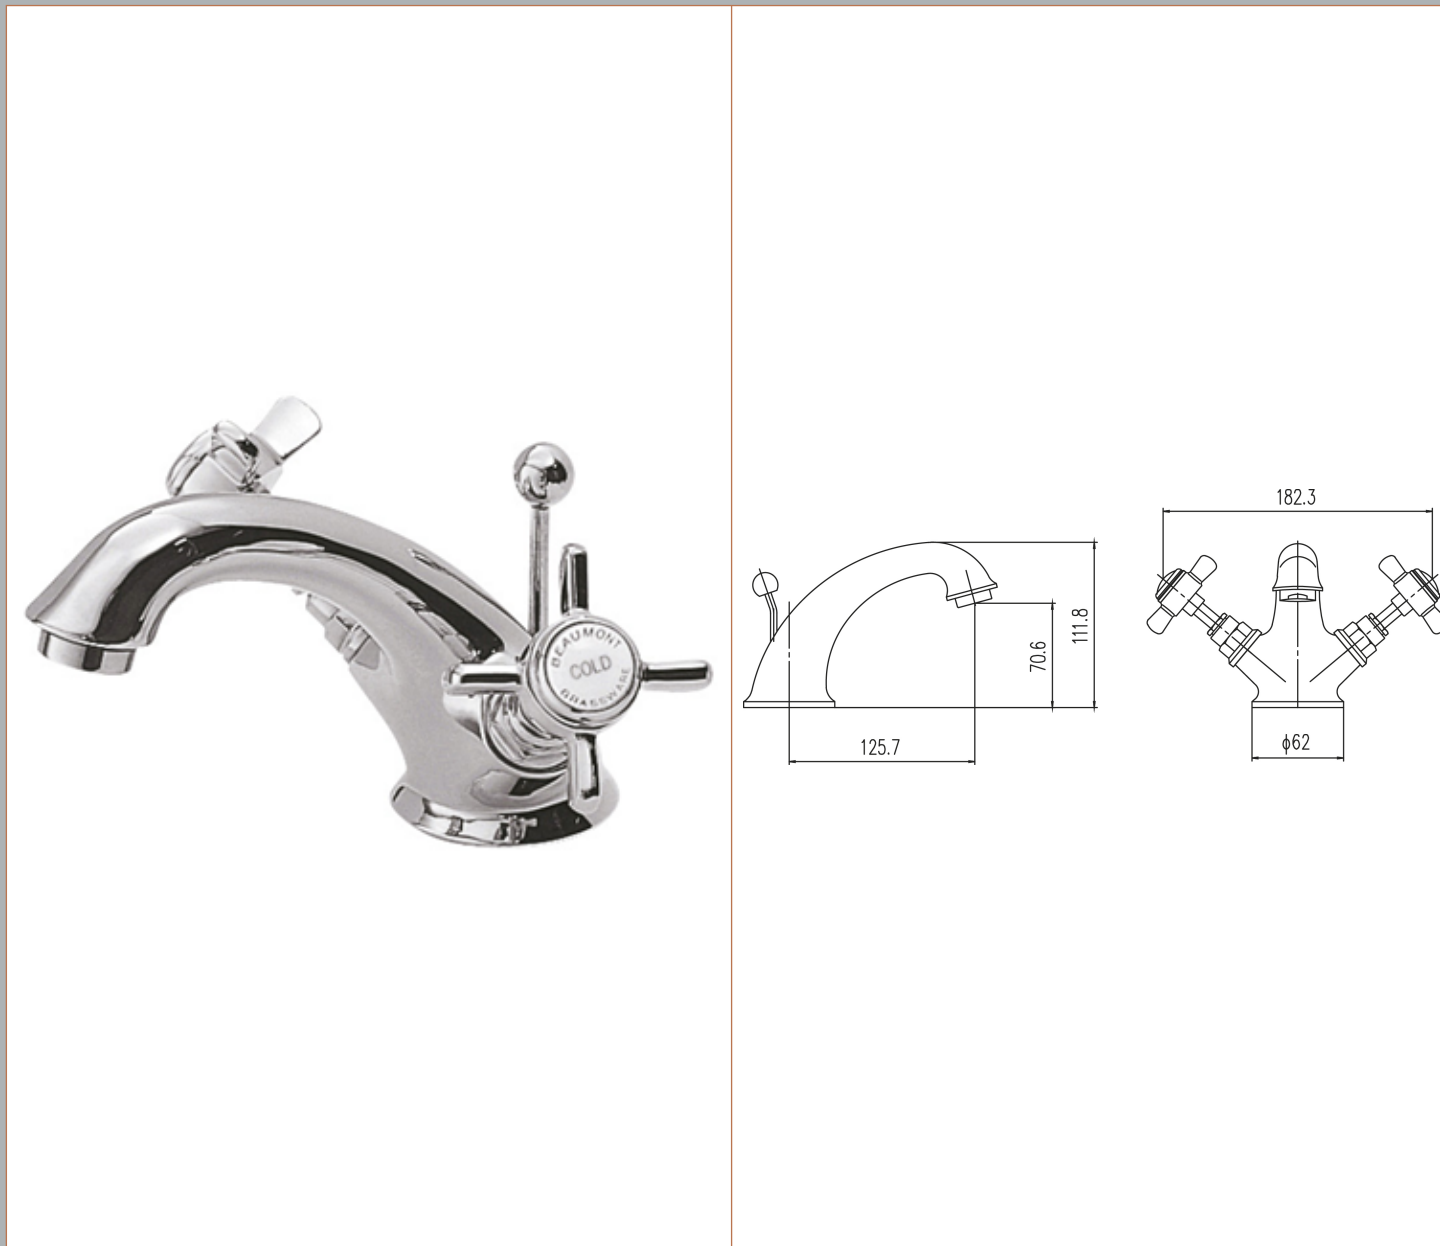

Sales Code: I305X

Description: Luxury Beaumont Mono W/Pop-Up Waste

Product Dimensions

Height (mm):	112
Width (mm):	62
Depth (mm):	197
Length (mm):	
Nett Weight (kg):	1.68

Packaging Dimensions

Height (mm):	120
Width (mm):	215
Depth (mm):	390
Gross Weight (kg):	2.31

Packaging Data

Box Colour:	White Cardboard Box
Box Qty:	1
Label Size:	100 x 50
Label Colour:	White Label
Label Qty:	2

Outer Box Dimensions (If Applicable)

Height (mm):	395
Width (mm):	415
Depth (mm):	440
Length (mm):	
Gross Weight (kg):	13
Barcode:	5055146112426

Product Details

Country of Origin:	China
Fitting Instruction:	No
Product Material:	Brass
Control Type:	Manual
Waste Included:	Waste Included
Waste Type:	Pop-Up
WRAS Approval:	Approval No: N/A
Valve/Cartridge Type:	Screw Down
Colour/Finish:	Chrome
Mount Type:	Deck
Operating Pressure (bar):	0.1

Flow Rates: (Litres Per Min)	0.1 bar: 4.2	0.5 bar: 9.8	1 bar: 14	2 bar: 20	3 bar: 25.5
Pipe Size:	15 mm				
Pipe Centres:	N/A				