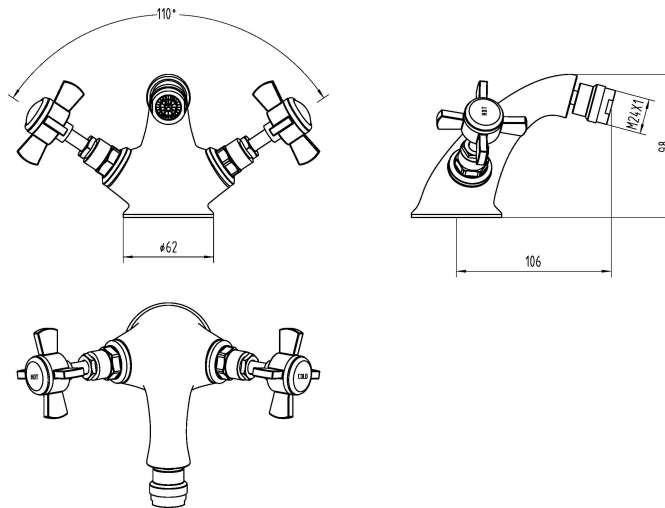

Sales Code: I306X

Description: Beaumont Luxury Mono Bidet Mixer Puw

Product Dimensions

Height (mm):	95
Width (mm):	50
Depth (mm):	135
Length (mm):	
Nett Weight (kg):	1.45

Packaging Dimensions

Height (mm):	120
Width (mm):	195
Depth (mm):	190
Gross Weight (kg):	1.64

Packaging Data

Box Colour:	White Cardboard Box
Box Qty:	1
Label Size:	100 x 50
Label Colour:	White Label
Label Qty:	2

Outer Box Dimensions (If Applicable)

Height (mm):	395
Width (mm):	550
Depth (mm):	320
Length (mm):	
Gross Weight (kg):	13
Barcode:	5055146109679

Product Details

Country of Origin:	China
Fitting Instruction:	No
Product Material:	Brass
Control Type:	Manual
Waste Included:	Waste Included
Waste Type:	Pop-Up
WRAS Approval: No	Approval No: N/A
Valve/Cartridge Type:	Screw Down
Colour/Finish:	Chrome
Mount Type:	Deck
Operating Pressure (bar):	0.1

Flow Rates: (Litres Per Min)	0.1 bar: 5	0.5 bar: 16	1 bar: 24	2 bar: 33	3 bar: 38
Pipe Size:	15 mm				
Pipe Centres:	N/A				