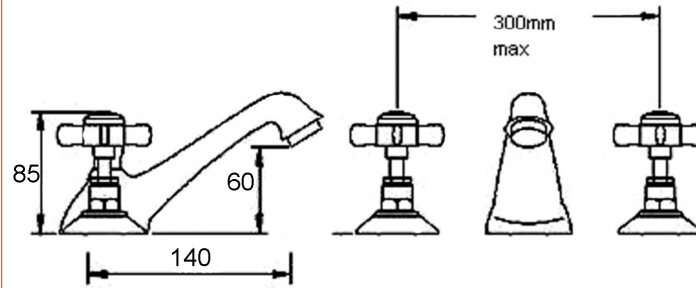

Sales Code: I307X

Description: 3 Tap Hole Basin Mixer W/ Pop-Up Waste

Product Dimensions

Height (mm):	85
Width (mm):	50
Depth (mm):	165
Length (mm):	
Nett Weight (kg):	2.35

Packaging Dimensions

Height (mm):	85
Width (mm):	170
Depth (mm):	395
Gross Weight (kg):	2.68

Packaging Data

Box Colour:	White Cardboard Box
Box Qty:	1
Label Size:	100 x 50
Label Colour:	White Label
Label Qty:	2

Outer Box Dimensions (If Applicable)

Height (mm):	
Width (mm):	
Depth (mm):	
Length (mm):	
Gross Weight (kg):	
Barcode:	5055146118237

Product Details

Country of Origin:	China
Fitting Instruction:	No
Product Material:	Brass
Control Type:	Manual
Waste Included:	Waste Included
Waste Type:	Pop-Up
WRAS Approval:	N/A
Approval No:	N/A

Valve/Cartridge Type:

Colour/Finish: Chrome

Mount Type: Deck

Operating Pressure (bar): 0.1

Flow Rates: (Litres Per Min) 0.1 bar: 4.5 0.5 bar: 10 1 bar: 15.7 2 bar: 23 3 bar: 29.3

Pipe Size:

Pipe Centres: N/A