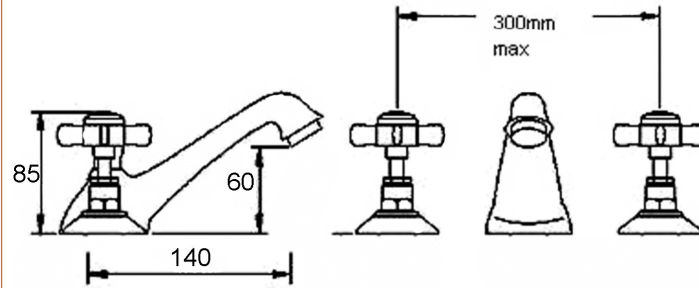

Sales Code: I307X

Description: 3 Tap Hole Basin Mixer W/ Pop-Up Waste

**Product Dimensions**

Height (mm):	85
Width (mm):	50
Depth (mm):	165
Length (mm):	
Nett Weight (kg):	2.35

**Packaging Dimensions**

Height (mm):	85
Width (mm):	170
Depth (mm):	395
Gross Weight (kg):	2.68

**Packaging Data**

Box Colour:	White Cardboard Box
Box Qty:	1
Label Size:	100 x 50
Label Colour:	White Label
Label Qty:	2

**Outer Box Dimensions (If Applicable)**

Height (mm):	
Width (mm):	
Depth (mm):	
Length (mm):	
Gross Weight (kg):	
Barcode:	5055146118237

**Product Details**

Country of Origin:	China
Fitting Instruction:	No
Product Material:	Brass
Control Type:	Manual
Waste Included:	Waste Included
Waste Type:	Pop-Up
WRAS Approval:	N/A
Approval No:	N/A
Valve/Cartridge Type:	
Colour/Finish:	Chrome
Mount Type:	Deck
Operating Pressure (bar):	0.1

Flow Rates: (Litres Per Min) 0.1 bar: 4.5 0.5 bar: 10 1 bar: 15.7 2 bar: 23 3 bar: 29.3

Pipe Size:

Pipe Centres: N/A